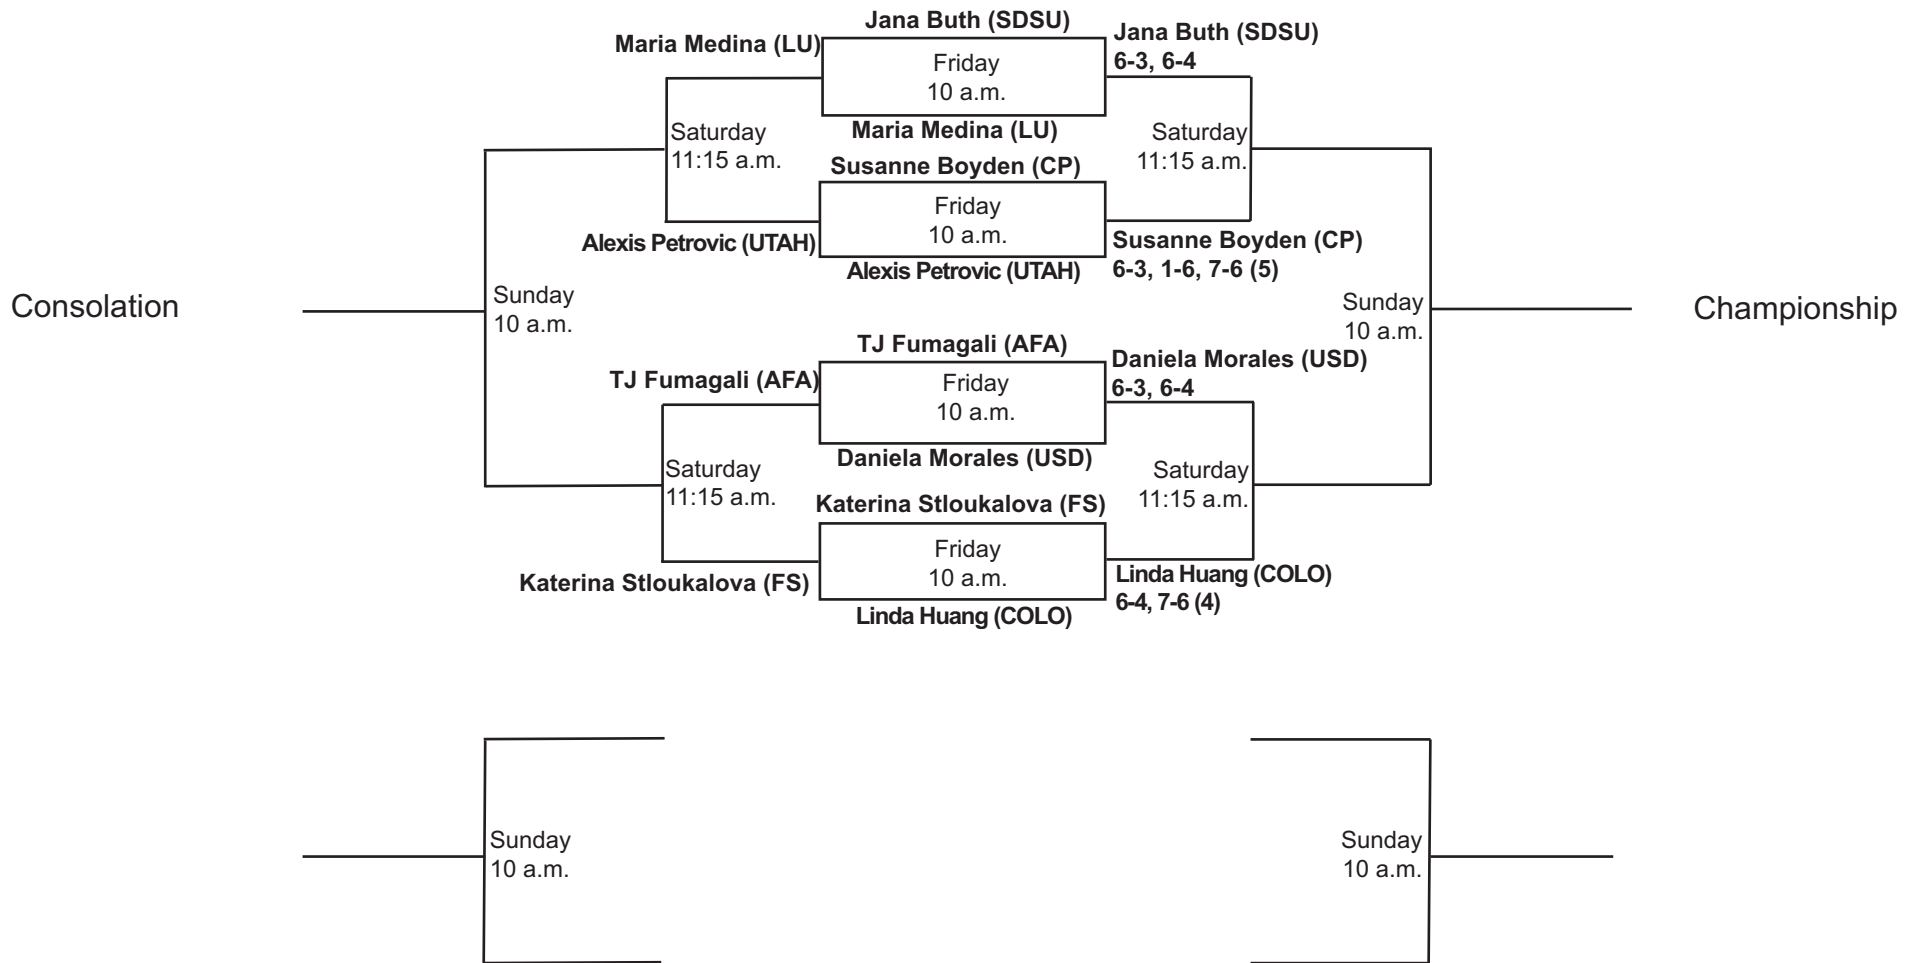

SDSU Fall Tennis Classic II
Nov. 10-12, 2017
Doubles - Red (ITA Code: 359570)

SDSU Fall Tennis Classic II
Nov. 10-12, 2017
Doubles - Black (ITA Code: 359571)

SDSU Fall Tennis Classic II
Nov. 10-12, 2017
Doubles - Blue (ITA Code: 359572)

SDSU Fall Tennis Classic II
Nov. 10-12, 2017
Singles - Red (ITA Code: 353509)

SDSU Fall Tennis Classic II
Nov. 10-12, 2017
Singles - Green (ITA Code: 353510)

SDSU Fall Tennis Classic II
Nov. 10-12, 2017
Singles - White (ITA Code: 359565)

SDSU Fall Tennis Classic II
Nov. 10-12, 2017
Singles - Round Robin (12:30 p.m.) (ITA Code: 359569)

#1
SDSU
 Berta Acero

#2
UTAH
 Jasmine Rich

#3
CP
 Abby Bacharach

#4
AFA
 Camryn Deames

1st round: #1 vs. #2, #3 vs. #4

2nd round: #1 vs. #3, #2 vs. #4