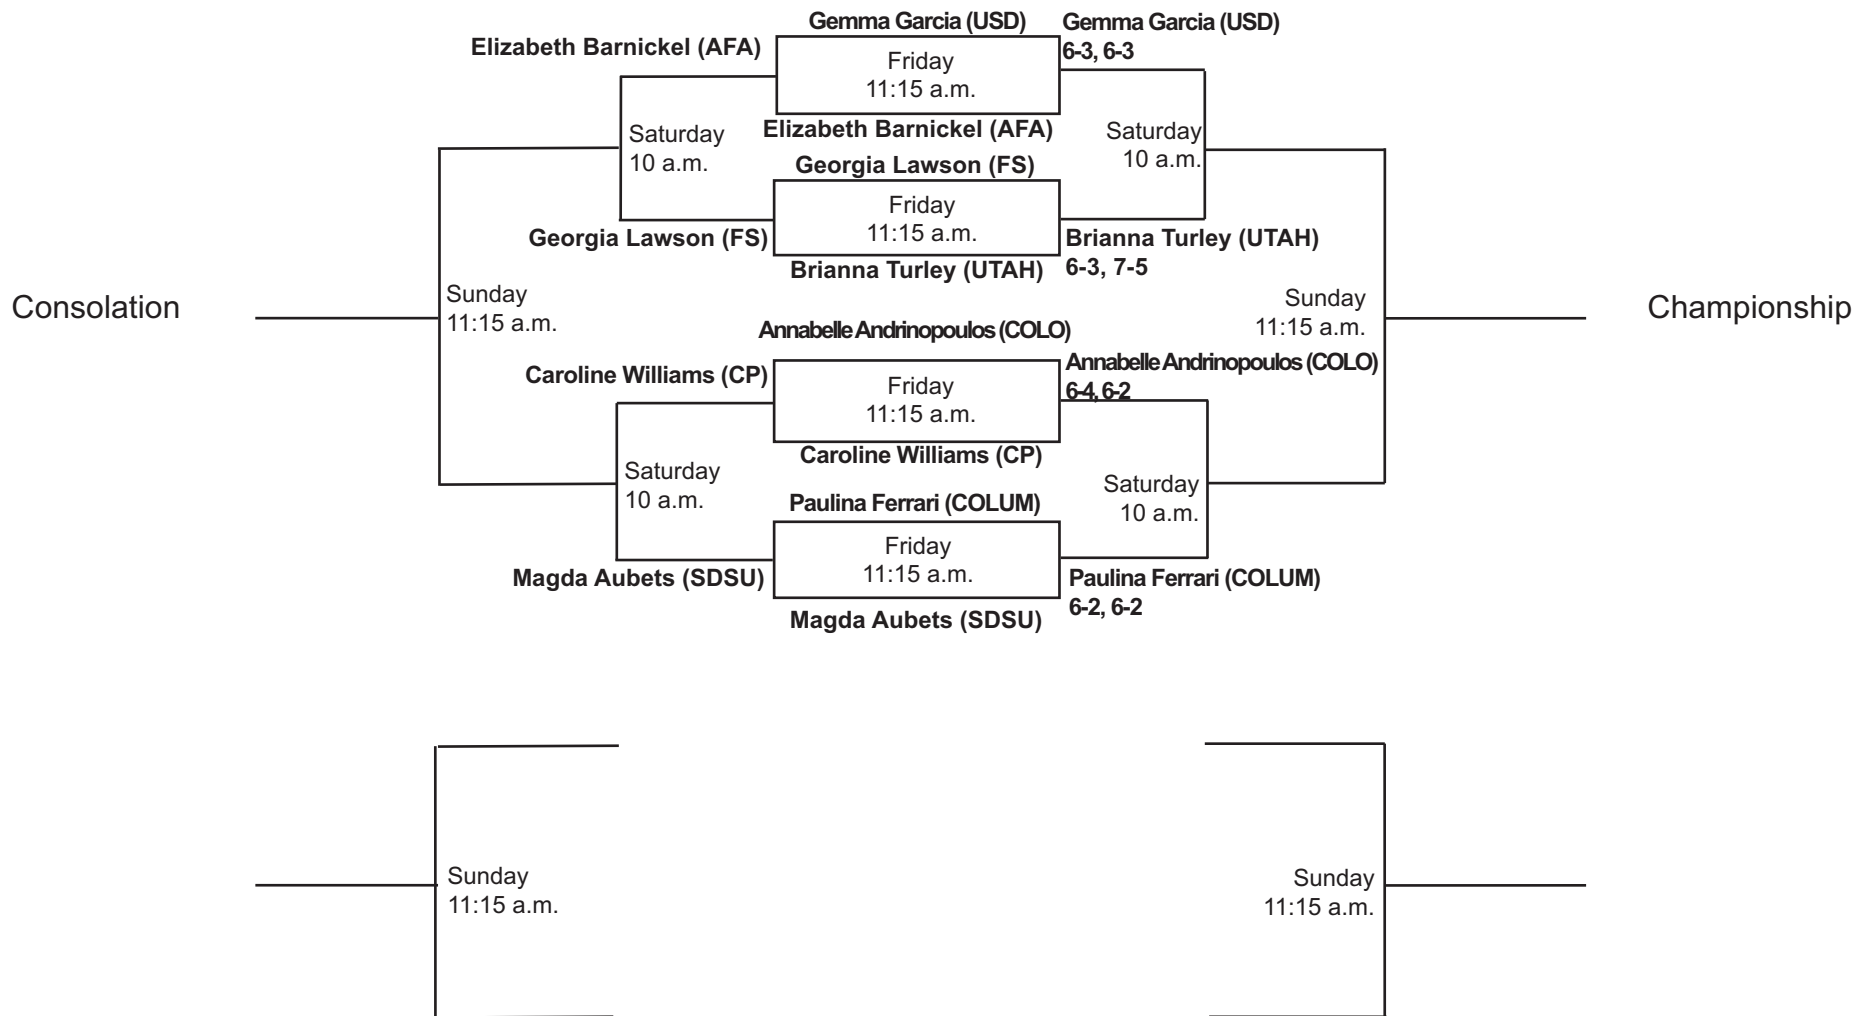

SDSU Fall Tennis Classic II
Nov. 10-12, 2017
Singles - Red (ITA Code: 353509)

SDSU Fall Tennis Classic II
Nov. 10-12, 2017
Singles - Green (ITA Code: 353510)

SDSU Fall Tennis Classic II
Nov. 10-12, 2017
Singles - White (ITA Code: 359565)

SDSU Fall Tennis Classic II
Nov. 10-12, 2017
Singles - Black (ITA Code: 359566)

SDSU Fall Tennis Classic II
Nov. 10-12, 2017
Singles - Silver (ITA Code: 359567)

SDSU Fall Tennis Classic II
Nov. 10-12, 2017
Singles - Gold (ITA Code: 359568)

SDSU Fall Tennis Classic II
Nov. 10-12, 2017
Singles - Round Robin (12:30 p.m.) (ITA Code: 359569)

#1
SDSU
 Berta Acero

#2
UTAH
 Jasmine Rich

#3
CP
 Abby Bacharach

#4
AFA
 Camryn Deames

1st round: #1 vs. #2, #3 vs. #4

2nd round: #1 vs. #3, #2 vs. #4