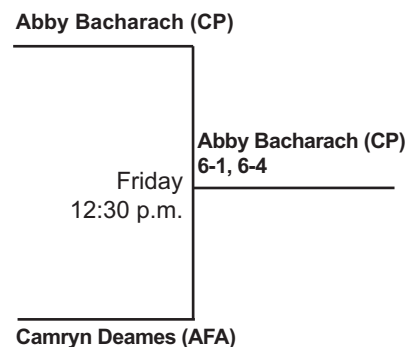

SDSU Fall Tennis Classic II
Nov. 10-12, 2017
Singles - Black (ITA Code: 359566)

SDSU Fall Tennis Classic II
Nov. 10-12, 2017
Singles - Silver (ITA Code: 359567)

SDSU Fall Tennis Classic II
Nov. 10-12, 2017
Singles - Gold (ITA Code: 359568)

SDSU Fall Tennis Classic II
Nov. 10-12, 2017
Singles - Round Robin (12:30 p.m.) (ITA Code: 359569)

#1
SDSU
 Berta Acero

#2
UTAH
 Jasmine Rich

#3
CP
 Abby Bacharach

#4
AFA
 Camryn Deames

1st round: #1 vs. #2, #3 vs. #4

2nd round: #1 vs. #3, #2 vs. #4