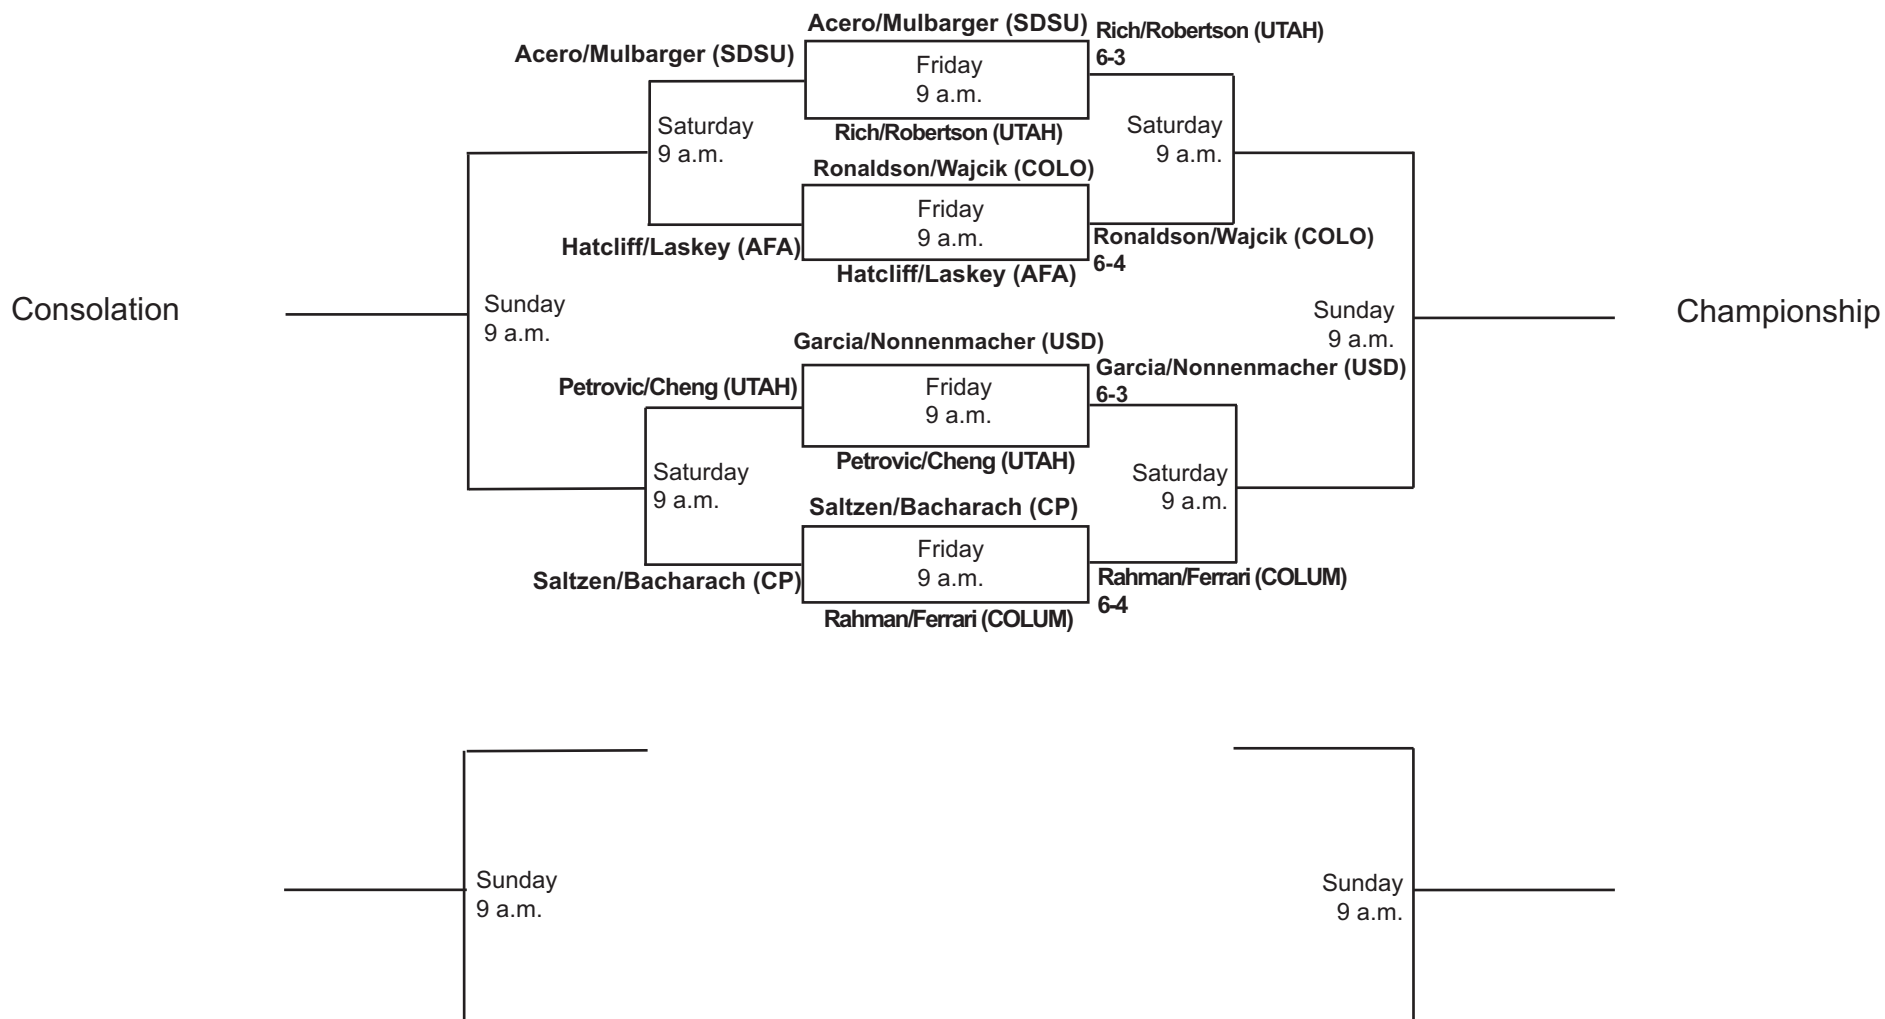

SDSU Fall Tennis Classic II
Nov. 10-12, 2017
Doubles - Red (ITA Code: 359570)

SDSU Fall Tennis Classic II
Nov. 10-12, 2017
Doubles - Black (ITA Code: 359571)

SDSU Fall Tennis Classic II
Nov. 10-12, 2017
Doubles - Blue (ITA Code: 359572)

SDSU Fall Tennis Classic II
Nov. 10-12, 2017
Singles - Red (ITA Code: 353509)

SDSU Fall Tennis Classic II
Nov. 10-12, 2017
Singles - Green (ITA Code: 353510)

SDSU Fall Tennis Classic II
Nov. 10-12, 2017
Singles - White (ITA Code: 359565)

SDSU Fall Tennis Classic II
Nov. 10-12, 2017
Singles - Round Robin (12:30 p.m.) (ITA Code: 359569)

#1
SDSU
 Berta Acero

#2
UTAH
 Jasmine Rich

#3
CP
 Abby Bacharach

#4
AFA
 Camryn Deames

1st round: #1 vs. #2, #3 vs. #4

2nd round: #1 vs. #3, #2 vs. #4