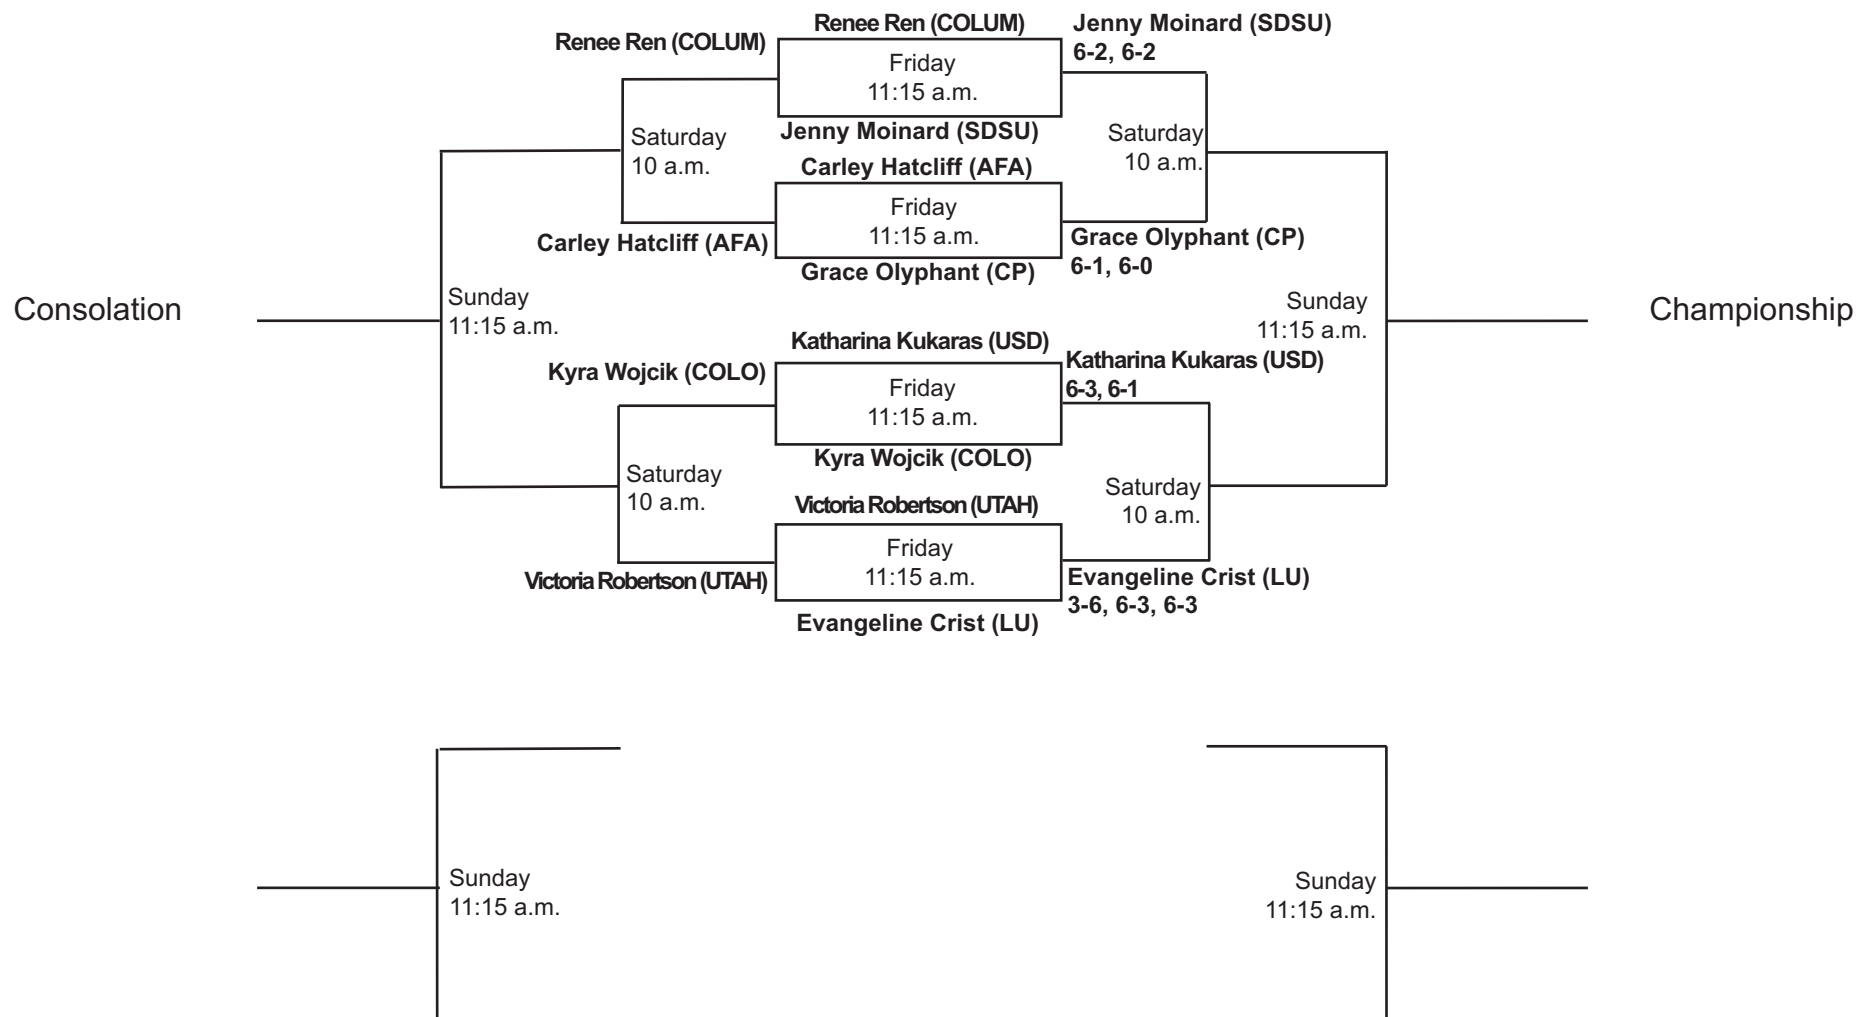

SDSU Fall Tennis Classic II
Nov. 10-12, 2017
Doubles - Red (ITA Code: 359570)

SDSU Fall Tennis Classic II
Nov. 10-12, 2017
Doubles - Black (ITA Code: 359571)

SDSU Fall Tennis Classic II
Nov. 10-12, 2017
Doubles - Blue (ITA Code: 359572)

SDSU Fall Tennis Classic II
Nov. 10-12, 2017
Singles - Red (ITA Code: 353509)

SDSU Fall Tennis Classic II
Nov. 10-12, 2017
Singles - Green (ITA Code: 353510)

SDSU Fall Tennis Classic II
Nov. 10-12, 2017
Singles - White (ITA Code: 359565)

SDSU Fall Tennis Classic II
Nov. 10-12, 2017
Singles - Black (ITA Code: 359566)

SDSU Fall Tennis Classic II
Nov. 10-12, 2017
Singles - Silver (ITA Code: 359567)

SDSU Fall Tennis Classic II
Nov. 10-12, 2017
Singles - Gold (ITA Code: 359568)

SDSU Fall Tennis Classic II
Nov. 10-12, 2017
Singles - Round Robin (12:30 p.m.) (ITA Code: 359569)

#1
SDSU
 Berta Acero

#2
UTAH
 Jasmine Rich

#3
CP
 Abby Bacharach

#4
AFA
 Camryn Deames

1st round: #1 vs. #2, #3 vs. #4