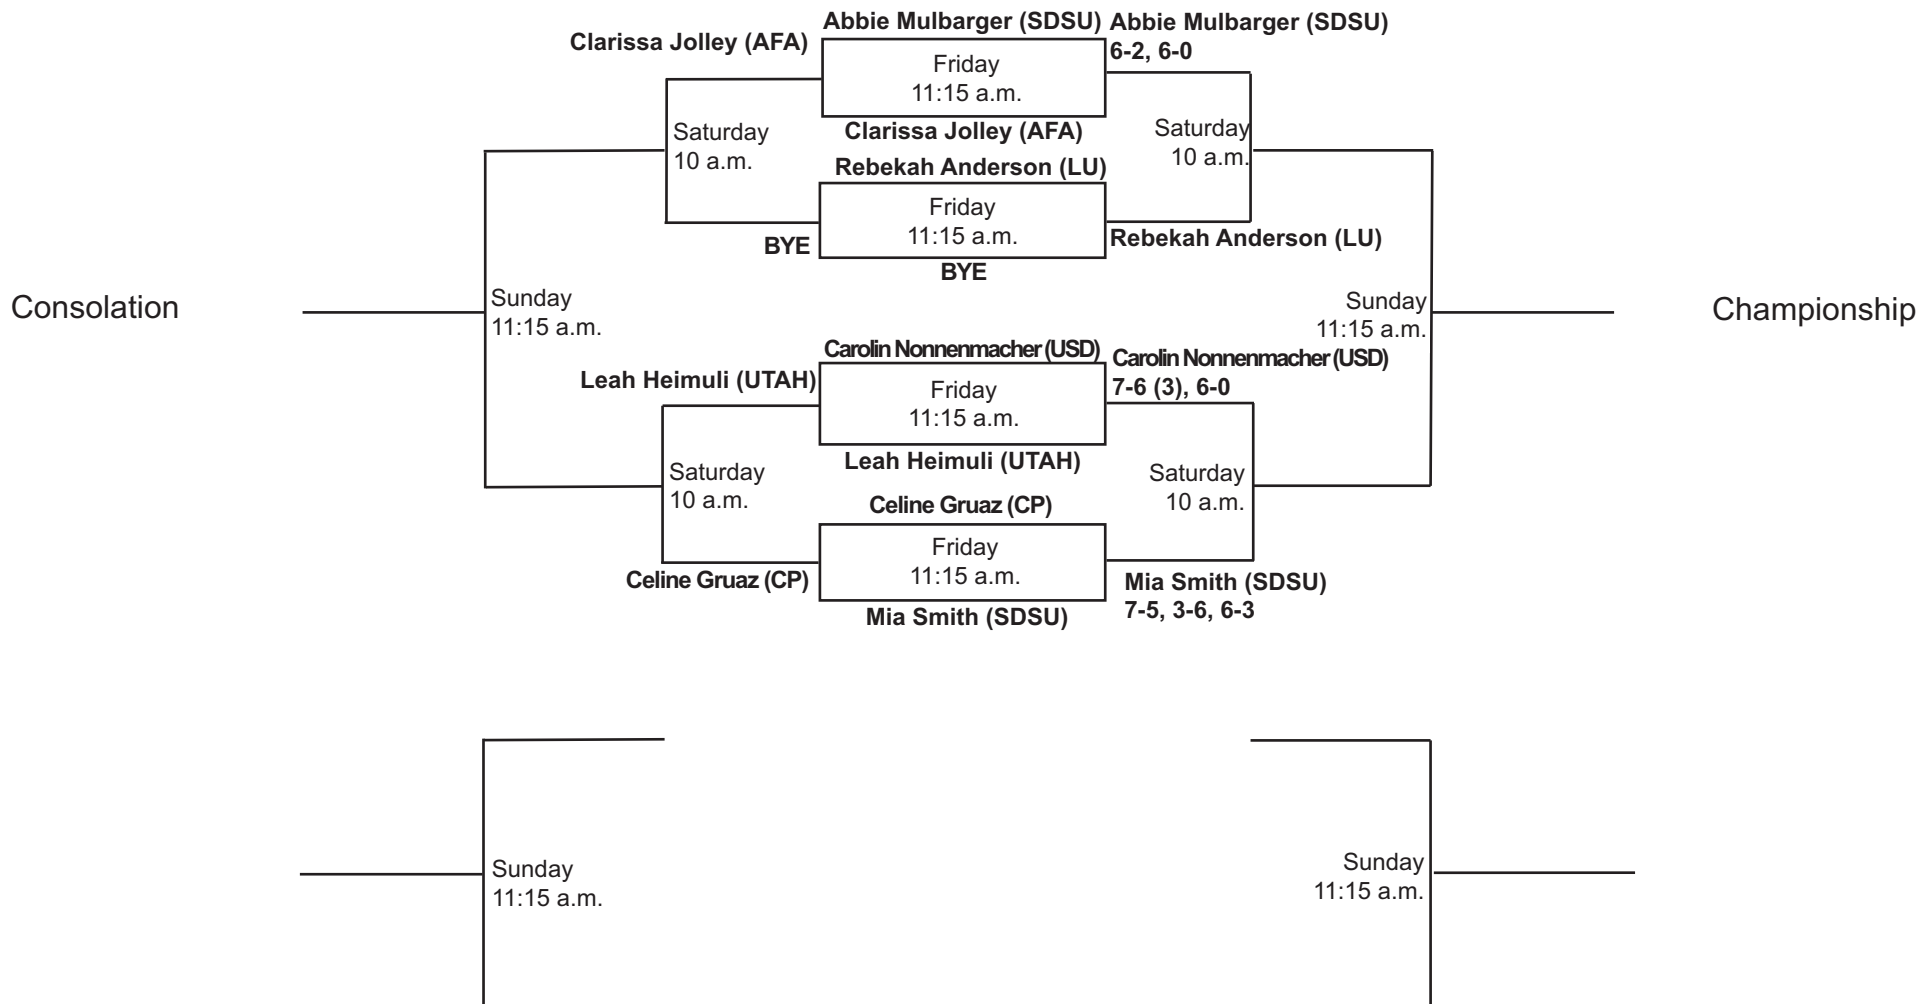

SDSU Fall Tennis Classic II
Nov. 10-12, 2017
Singles - Black (ITA Code: 359566)