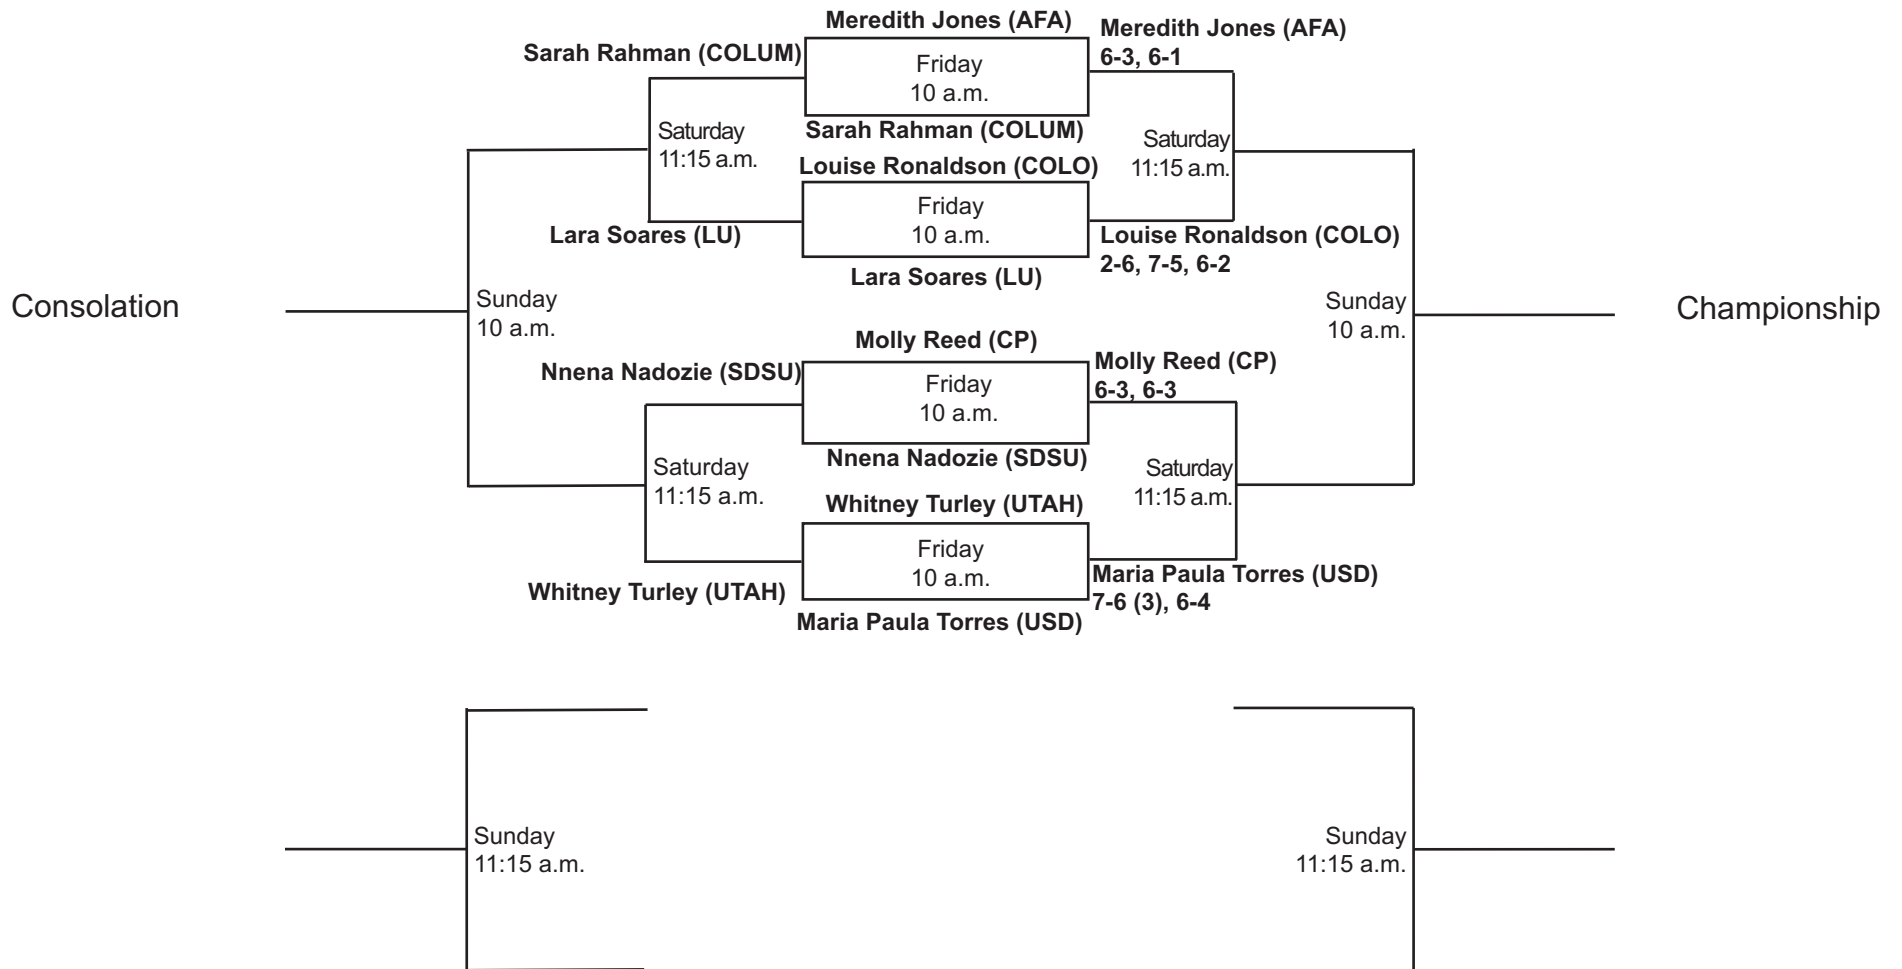

SDSU Fall Tennis Classic II
Nov. 10-12, 2017
Doubles - Red (ITA Code: 359570)

SDSU Fall Tennis Classic II
Nov. 10-12, 2017
Doubles - Black (ITA Code: 359571)

SDSU Fall Tennis Classic II
Nov. 10-12, 2017
Doubles - Blue (ITA Code: 359572)

SDSU Fall Tennis Classic II
Nov. 10-12, 2017
Singles - Red (ITA Code: 353509)

SDSU Fall Tennis Classic II
Nov. 10-12, 2017
Singles - Green (ITA Code: 353510)

SDSU Fall Tennis Classic II
Nov. 10-12, 2017
Singles - White (ITA Code: 359565)

SDSU Fall Tennis Classic II
Nov. 10-12, 2017
Singles - Black (ITA Code: 359566)

SDSU Fall Tennis Classic II
Nov. 10-12, 2017
Singles - Silver (ITA Code: 359567)

SDSU Fall Tennis Classic II
Nov. 10-12, 2017
Singles - Gold (ITA Code: 359568)

SDSU Fall Tennis Classic II
Nov. 10-12, 2017
Singles - Round Robin (12:30 p.m.) (ITA Code: 359569)

#1
SDSU
 Berta Acero

#2
UTAH
 Jasmine Rich

#3
CP
 Abby Bacharach

#4
AFA
 Camryn Deames

1st round: #1 vs. #2, #3 vs. #4