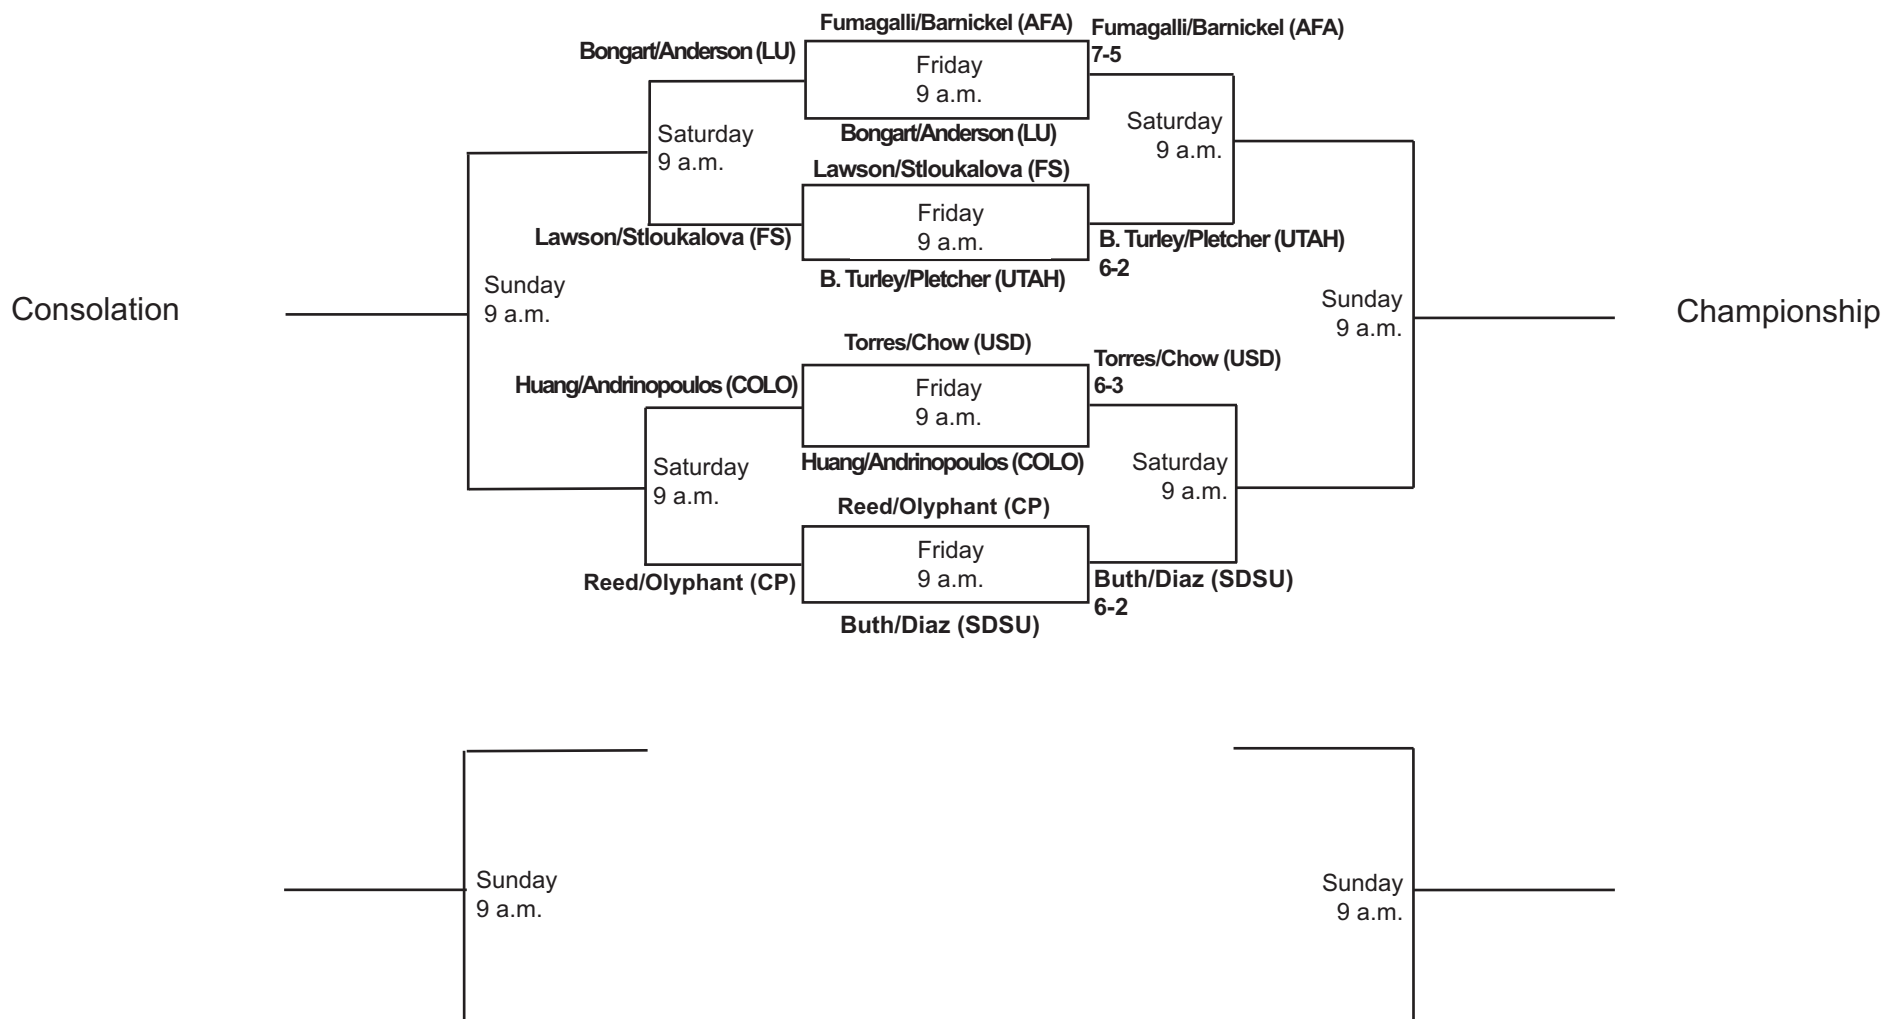

SDSU Fall Tennis Classic II
Nov. 10-12, 2017
Doubles - Red (ITA Code: 359570)

SDSU Fall Tennis Classic II
Nov. 10-12, 2017
Doubles - Black (ITA Code: 359571)

SDSU Fall Tennis Classic II
Nov. 10-12, 2017
Doubles - Blue (ITA Code: 359572)

SDSU Fall Tennis Classic II
Nov. 10-12, 2017
Singles - Red (ITA Code: 353509)

SDSU Fall Tennis Classic II
Nov. 10-12, 2017
Singles - Green (ITA Code: 353510)

SDSU Fall Tennis Classic II
Nov. 10-12, 2017
Singles - White (ITA Code: 359565)

SDSU Fall Tennis Classic II
Nov. 10-12, 2017
Singles - Round Robin (12:30 p.m.) (ITA Code: 359569)

#1
SDSU
 Berta Acero

#2
UTAH
 Jasmine Rich

#3
CP
 Abby Bacharach

#4
AFA
 Camryn Deames

1st round: #1 vs. #2, #3 vs. #4

2nd round: #1 vs. #3, #2 vs. #4