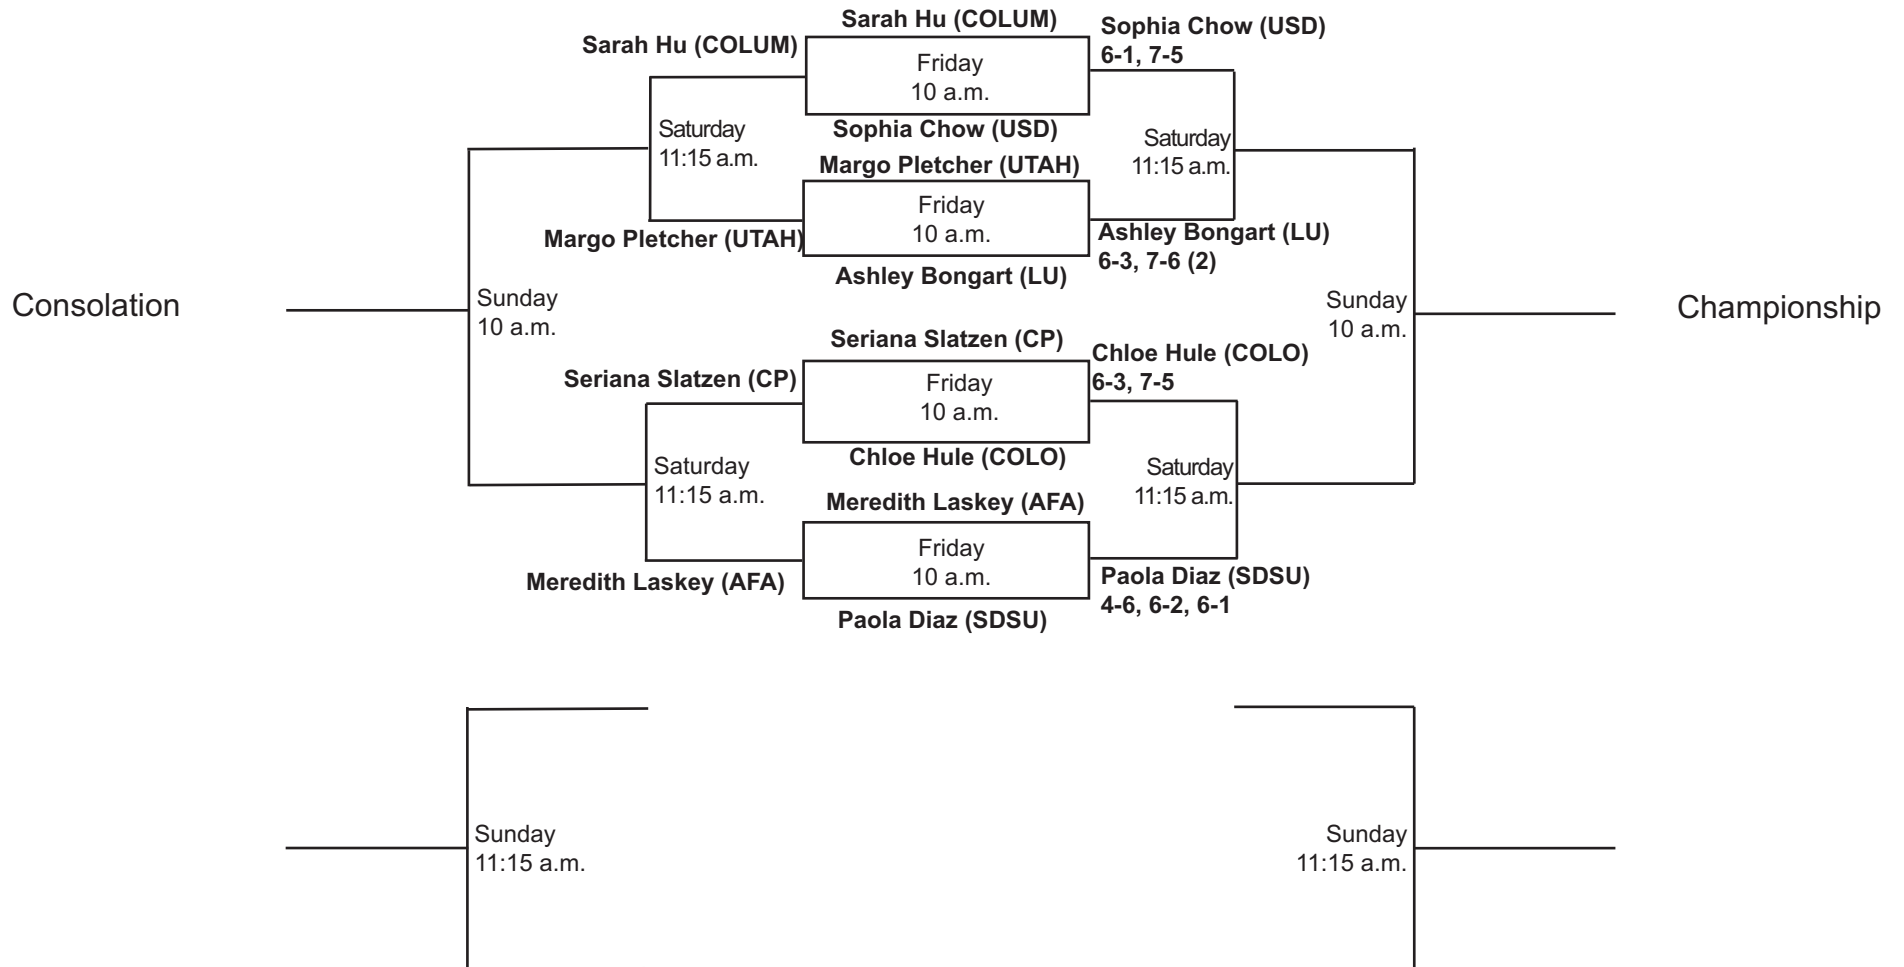

SDSU Fall Tennis Classic II
Nov. 10-12, 2017
Doubles - Red (ITA Code: 359570)

SDSU Fall Tennis Classic II
Nov. 10-12, 2017
Doubles - Black (ITA Code: 359571)

SDSU Fall Tennis Classic II
Nov. 10-12, 2017
Doubles - Blue (ITA Code: 359572)

SDSU Fall Tennis Classic II
Nov. 10-12, 2017
Singles - Red (ITA Code: 353509)

SDSU Fall Tennis Classic II
Nov. 10-12, 2017
Singles - Green (ITA Code: 353510)

SDSU Fall Tennis Classic II
Nov. 10-12, 2017
Singles - White (ITA Code: 359565)

SDSU Fall Tennis Classic II
Nov. 10-12, 2017
Singles - Round Robin (12:30 p.m.) (ITA Code: 359569)

#1
SDSU
 Berta Acero

#2
UTAH
 Jasmine Rich

#3
CP
 Abby Bacharach

#4
AFA
 Camryn Deames

1st round: #1 vs. #2, #3 vs. #4

2nd round: #1 vs. #3, #2 vs. #4