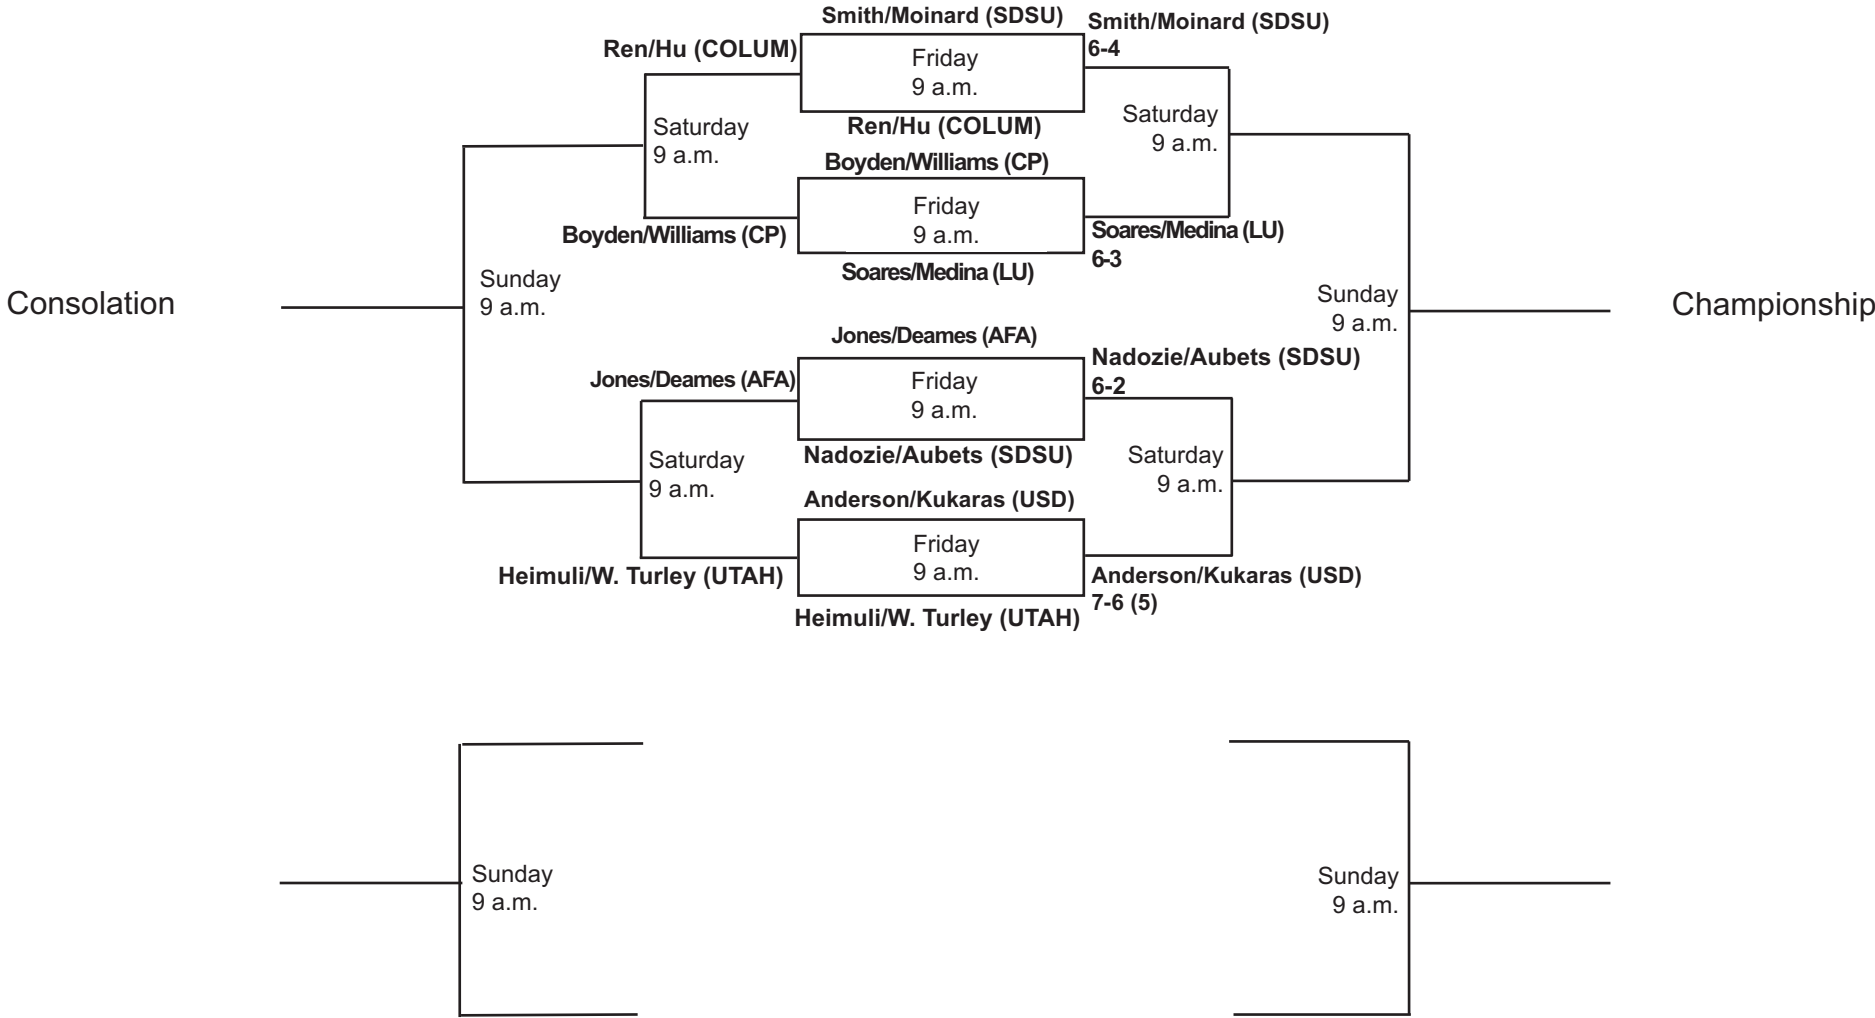

SDSU Fall Tennis Classic II
Nov. 10-12, 2017
Doubles - Red (ITA Code: 359570)

SDSU Fall Tennis Classic II
Nov. 10-12, 2017
Doubles - Black (ITA Code: 359571)

SDSU Fall Tennis Classic II
Nov. 10-12, 2017
Doubles - Blue (ITA Code: 359572)

SDSU Fall Tennis Classic II
Nov. 10-12, 2017
Singles - Red (ITA Code: 353509)

SDSU Fall Tennis Classic II
Nov. 10-12, 2017
Singles - Green (ITA Code: 353510)

SDSU Fall Tennis Classic II
Nov. 10-12, 2017
Singles - White (ITA Code: 359565)

SDSU Fall Tennis Classic II
Nov. 10-12, 2017
Singles - Round Robin (12:30 p.m.) (ITA Code: 359569)

#1
SDSU
 Berta Acero

#2
UTAH
 Jasmine Rich

#3
CP
 Abby Bacharach

#4
AFA
 Camryn Deames

1st round: #1 vs. #2, #3 vs. #4

2nd round: #1 vs. #3, #2 vs. #4