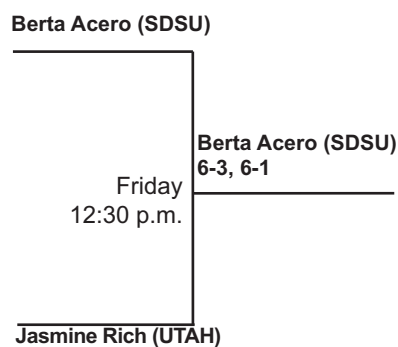

SDSU Fall Tennis Classic II
Nov. 10-12, 2017
Singles - Black (ITA Code: 359566)

SDSU Fall Tennis Classic II
Nov. 10-12, 2017
Singles - Silver (ITA Code: 359567)

SDSU Fall Tennis Classic II
Nov. 10-12, 2017
Singles - Gold (ITA Code: 359568)

SDSU Fall Tennis Classic II
Nov. 10-12, 2017
Singles - Round Robin (12:30 p.m.) (ITA Code: 359569)

#1
SDSU
 Berta Acero

#2
UTAH
 Jasmine Rich

#3
CP
 Abby Bacharach

#4
AFA
 Camryn Deames

1st round: #1 vs. #2, #3 vs. #4

2nd round: #1 vs. #3, #2 vs. #4