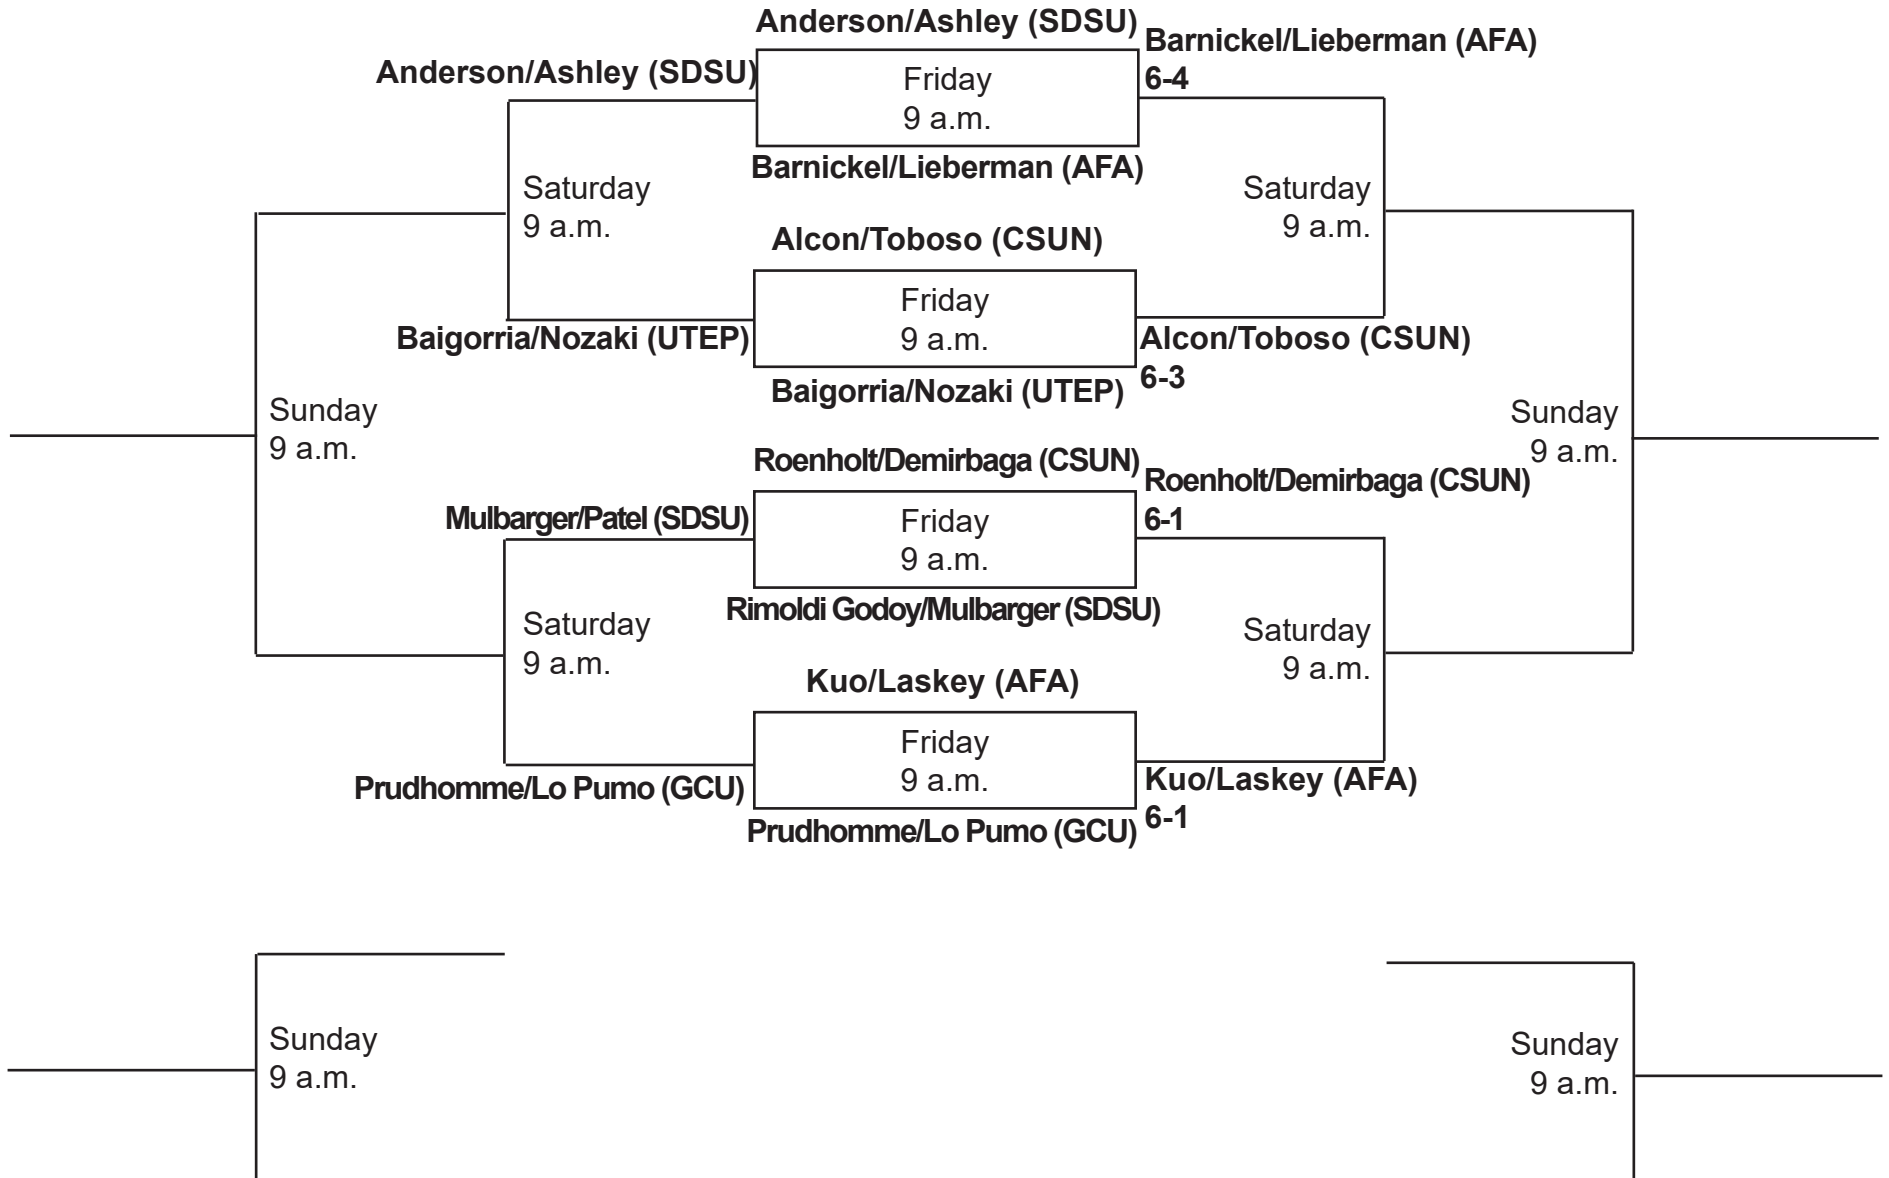

SDSU Fall Classic I
Sept. 28-30, 2018
Doubles - Red (ITA Code:)

Consolation

Championship

SDSU Fall Classic I
Sept. 28-30, 2018
Doubles - Black (ITA Code:)

Consolation

Championship

SDSU Fall Classic I
Sept. 28-30, 2018
Singles - White (ITA Code:)

Consolation

Championship

SDSU Fall Classic I
Sept. 28-30, 2018
Singles - Gold (ITA Code:)

Consolation

Championship

SDSU Fall Classic I
Sept. 28-30, 2018
Singles - Silver (ITA Code:)

#1
GCU
Autum Prudhomme

#2
SDSU
Ellie Ashley

#3
AFA
Amanda Reinhart

#4
CSUN
Sibel Demirbaga

First Round: #1 vs. #2, #3 vs. #4

Autum Prudhomme (GCU)

Amanda Reinhart (AFA)

Friday
10 a.m.

Ellie Ashley (SDSU)
6-4, 6-4

Friday
10 a.m.