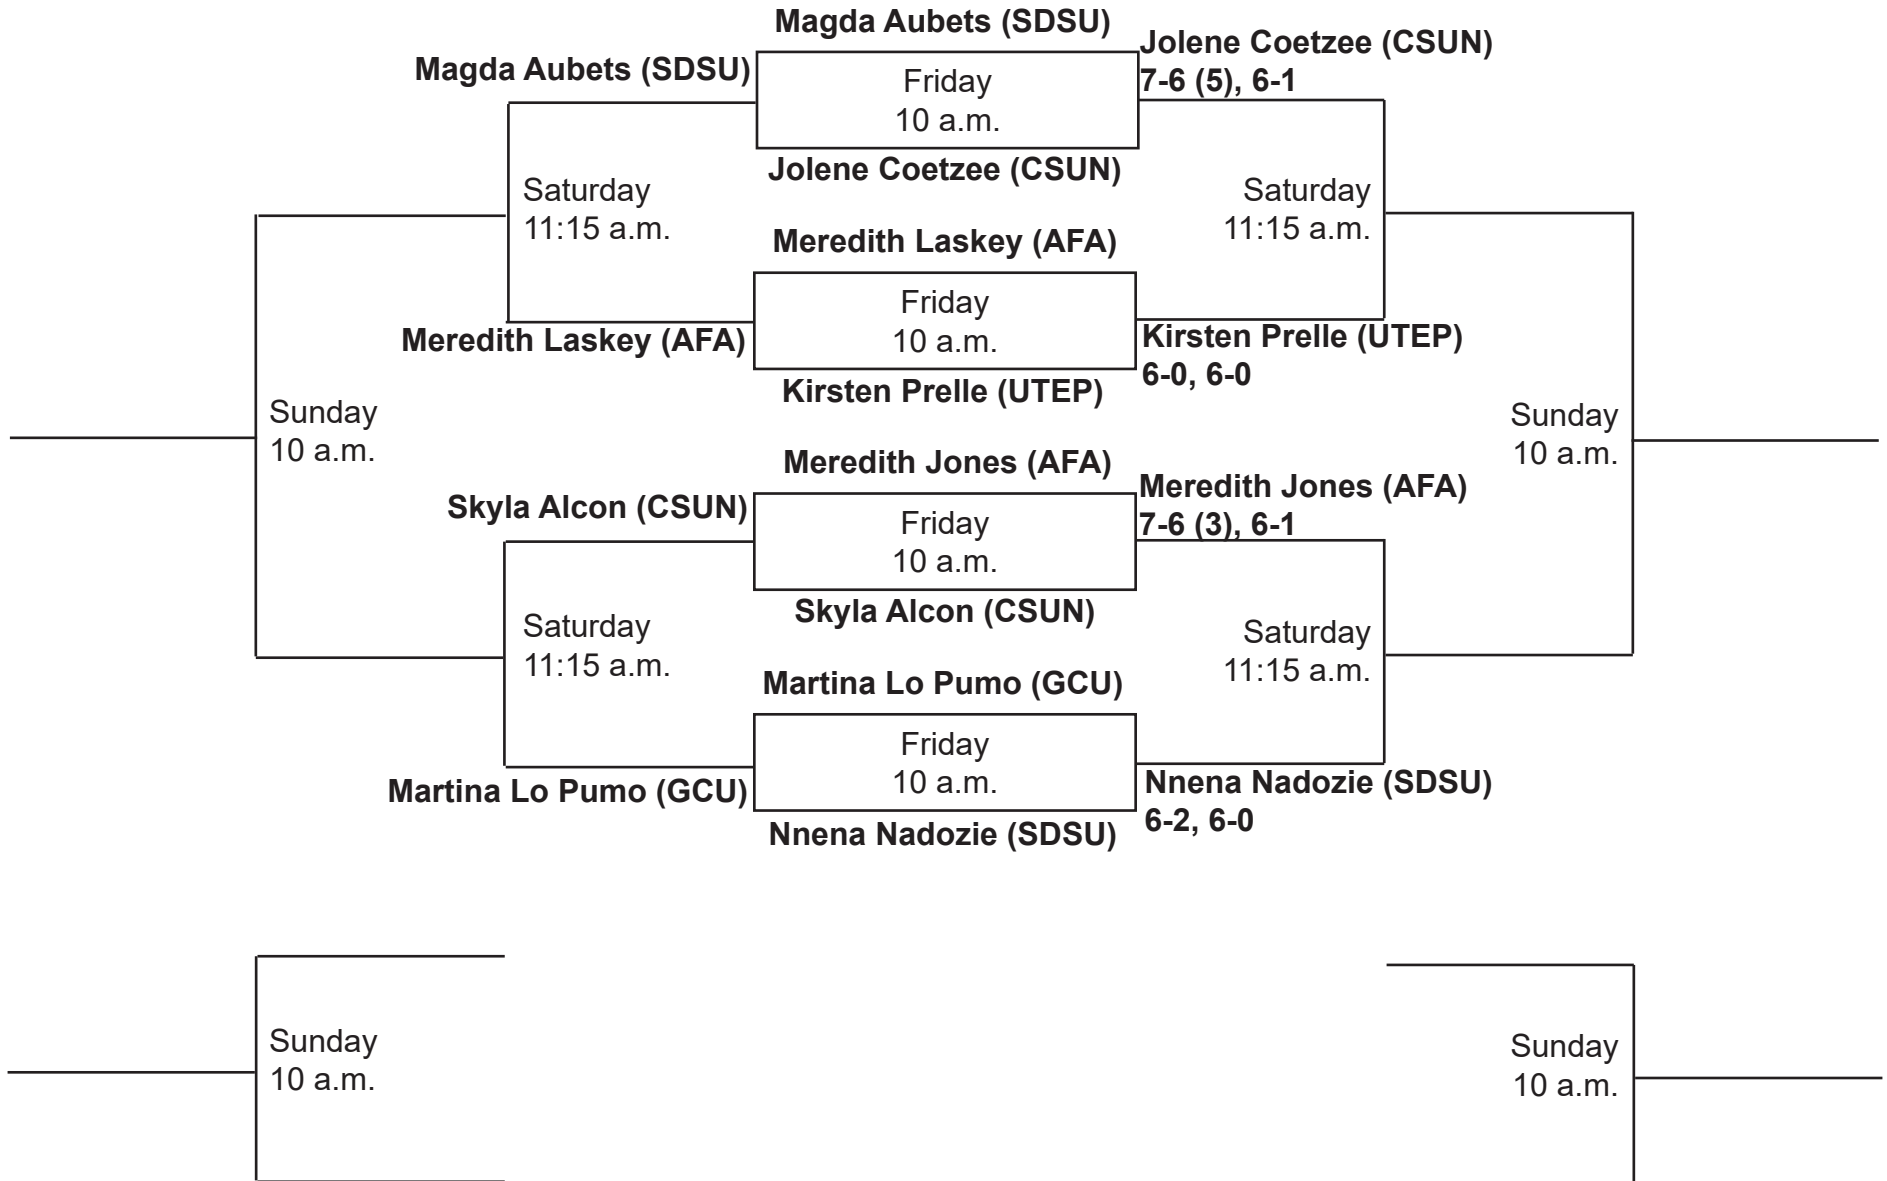

SDSU Fall Classic I
Sept. 28-30, 2018
Doubles - Red (ITA Code:)

Consolation

Championship

SDSU Fall Classic I
Sept. 28-30, 2018
Doubles - Black (ITA Code:)

Consolation

Championship

SDSU Fall Classic I
Sept. 28-30, 2018
Singles - White (ITA Code:)

Consolation

Championship

SDSU Fall Classic I
Sept. 28-30, 2018
Singles - Gold (ITA Code:)

Consolation

Championship

SDSU Fall Classic I
Sept. 28-30, 2018
Singles - Silver (ITA Code:)

#1
GCU
Autum Prudhomme

#2
SDSU
Ellie Ashley

#3
AFA
Amanda Reinhart

#4
CSUN
Sibel Demirbaga

First Round: #1 vs. #2, #3 vs. #4

Autum Prudhomme (GCU)

Amanda Reinhart (AFA)

Friday
10 a.m.

Ellie Ashley (SDSU)
6-4, 6-4

Friday
10 a.m.

Amanda Reinhart (AFA)

Sibel Demirbaga (CSUN)

Third Round: #1 vs. #4, #2 vs. #3

Autum Prudhomme (GCU)

Ellie Ashley (SDSU)

Sunday
10 a.m.

Sunday
10 a.m.

Sibel Demirbaga (CSUN)