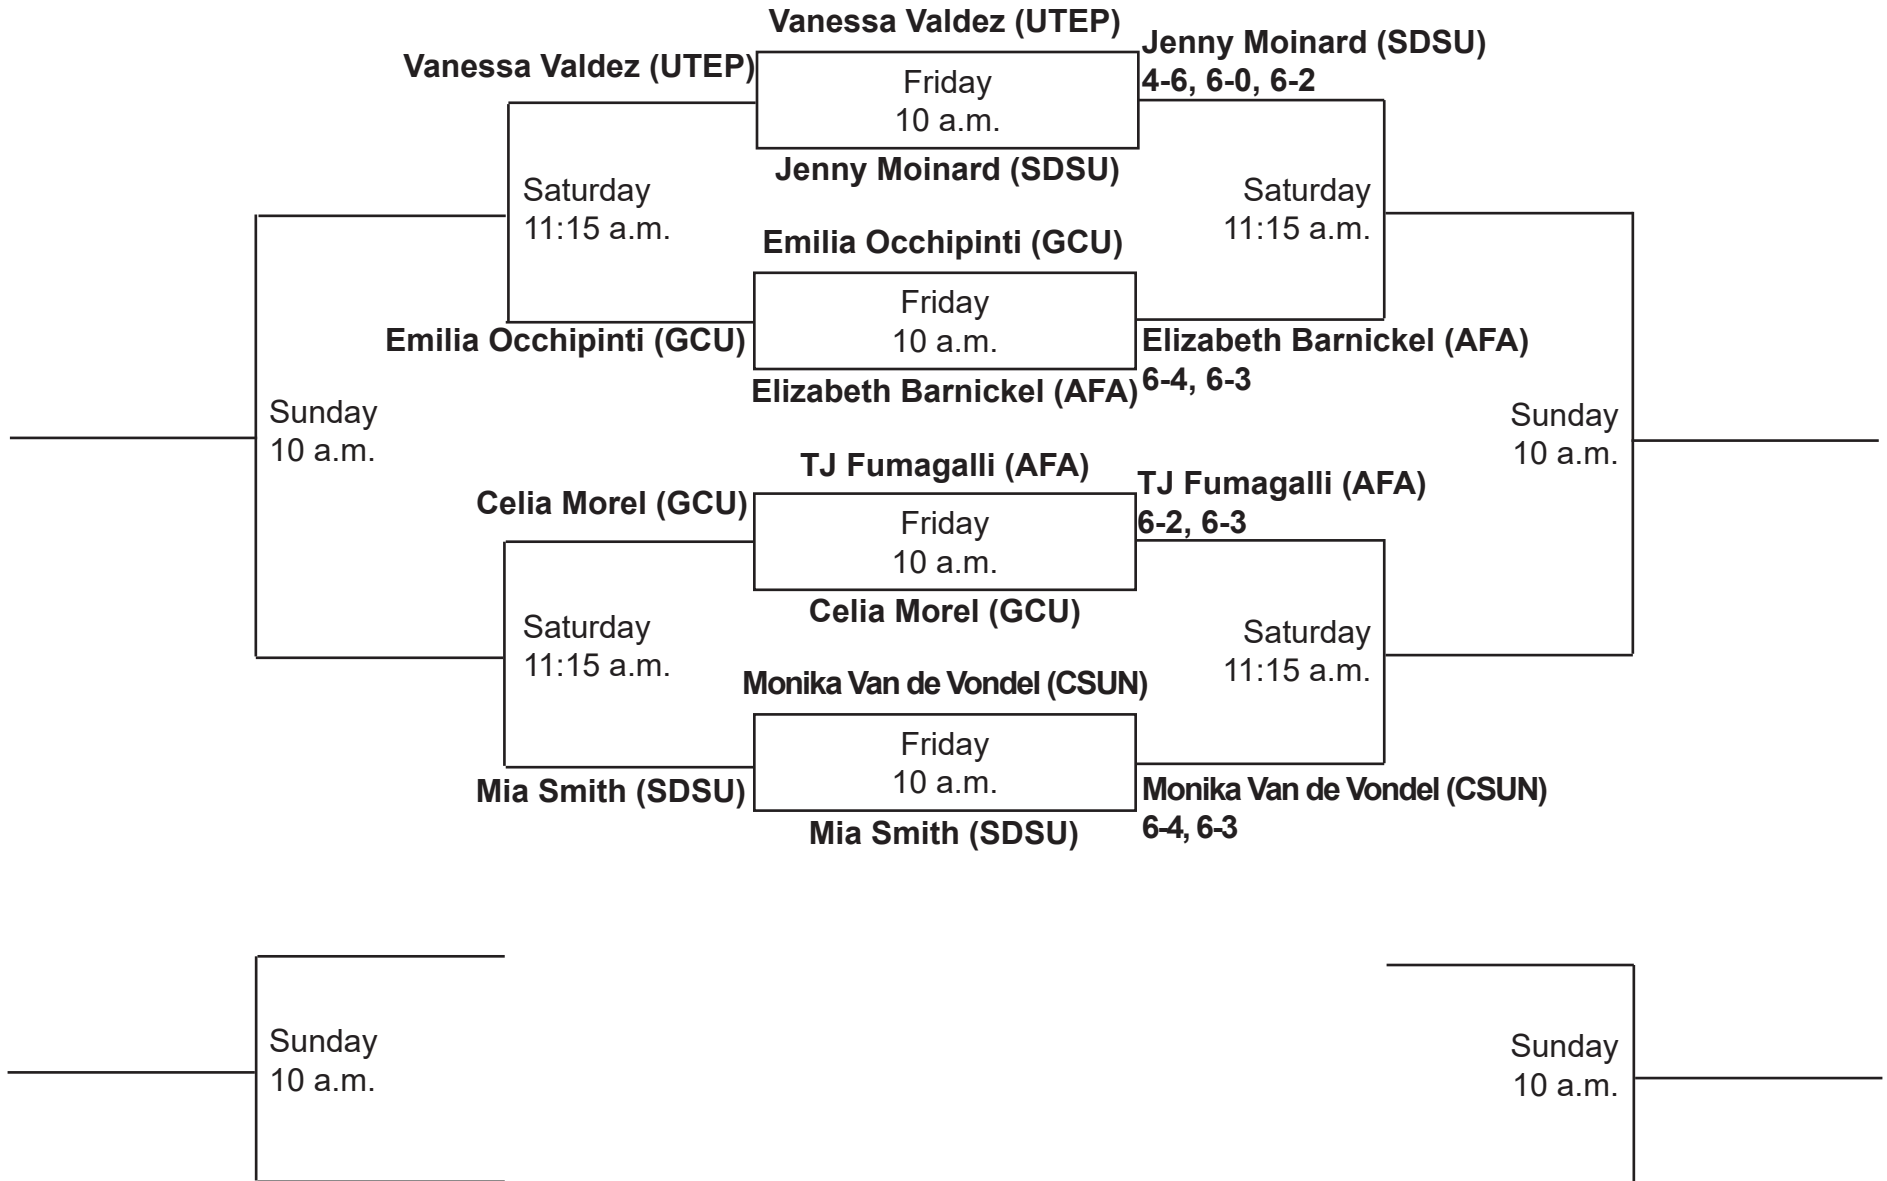

SDSU Fall Classic I
Sept. 28-30, 2018
Singles - Gold (ITA Code:)

Consolation

Championship