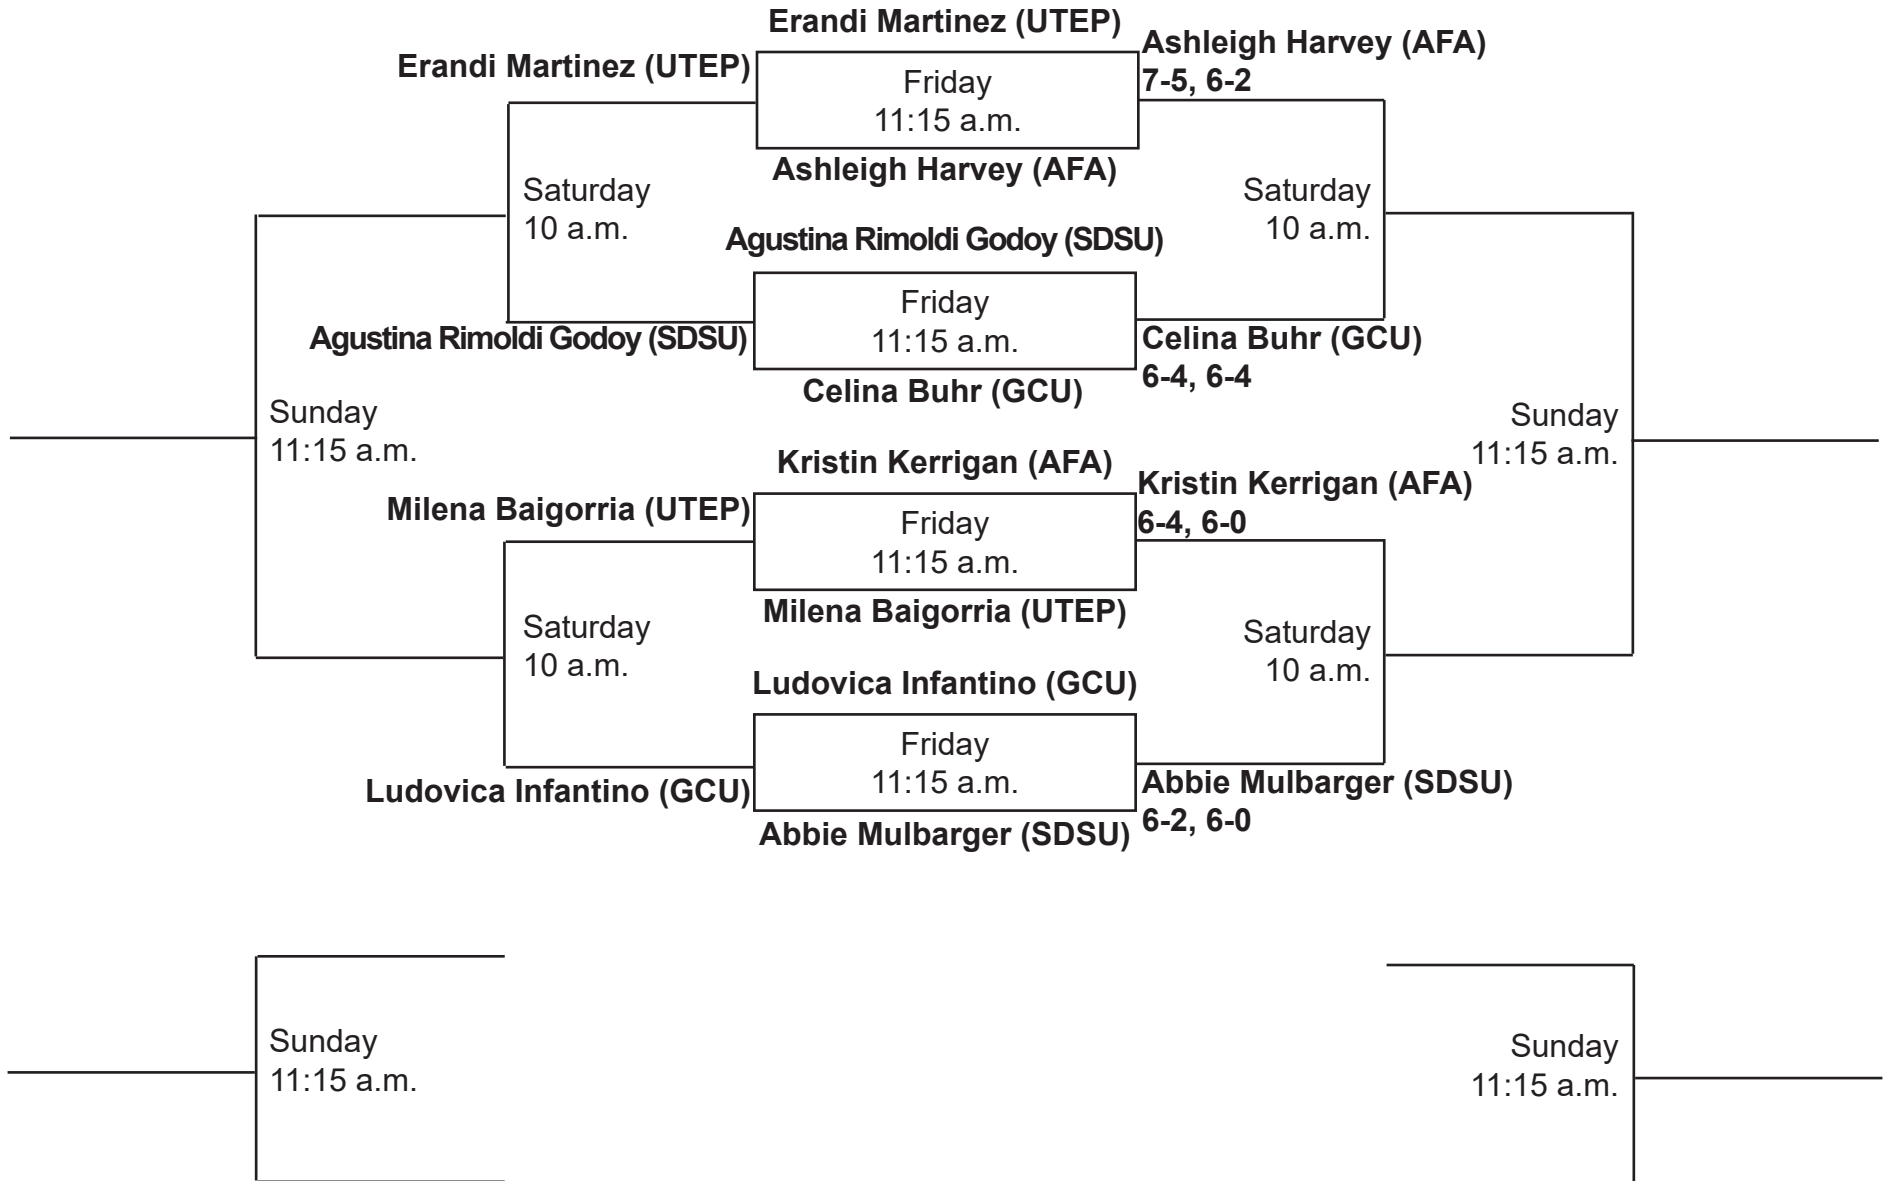

SDSU Fall Classic I
Sept. 28-30, 2018
Singles - Red (ITA Code:)

Consolation

Championship