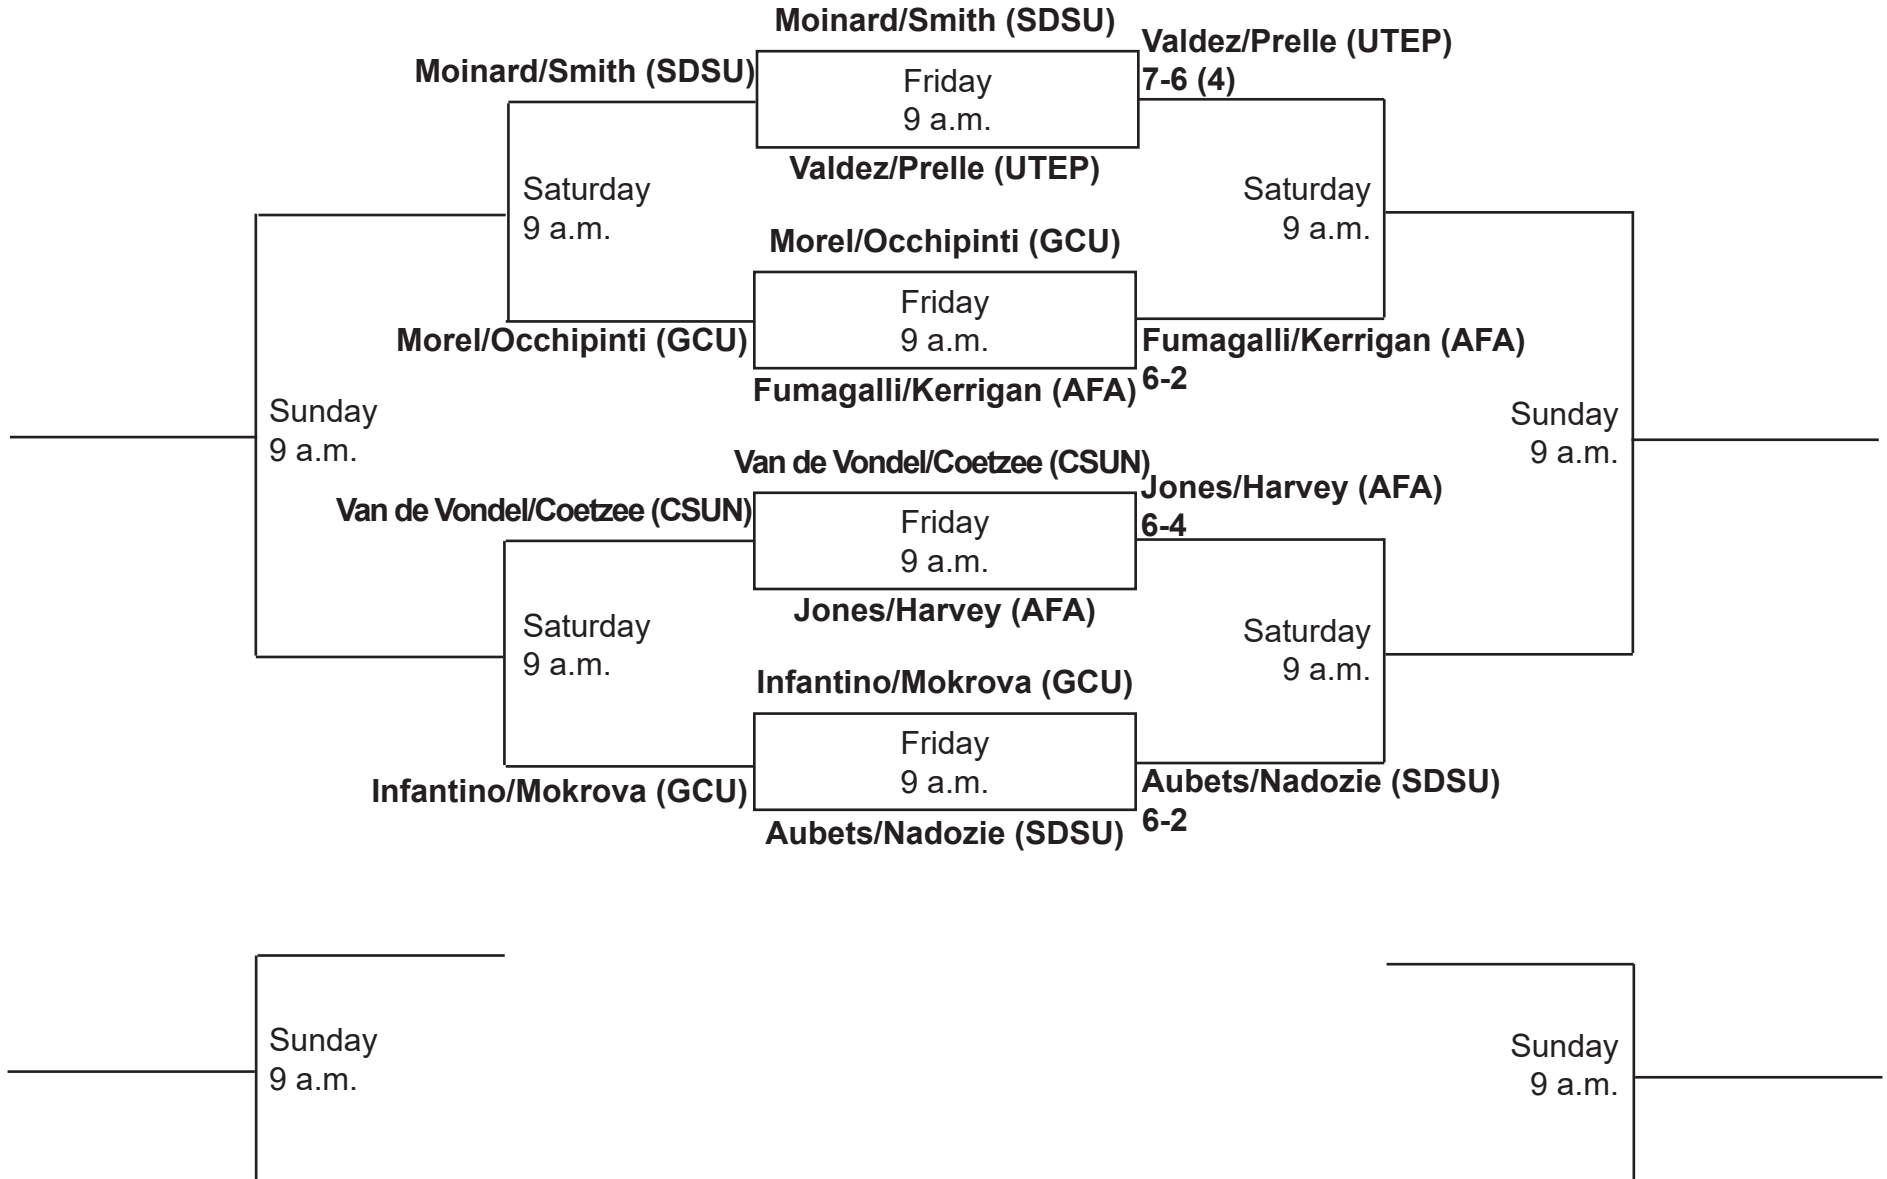

SDSU Fall Classic I
Sept. 28-30, 2018
Doubles - Red (ITA Code:)

Consolation

Championship

SDSU Fall Classic I
Sept. 28-30, 2018
Doubles - Black (ITA Code:)

Consolation

Championship

SDSU Fall Classic I
Sept. 28-30, 2018
Singles - White (ITA Code:)

#3
AFA
Amanda Reinhart

#4
CSUN
Sibel Demirbaga

First Round: #1 vs. #2, #3 vs. #4

Autum Prudhomme (GCU)

Amanda Reinhart (AFA)

Friday
10 a.m.

Ellie Ashley (SDSU)
6-4, 6-4

Friday
10 a.m.