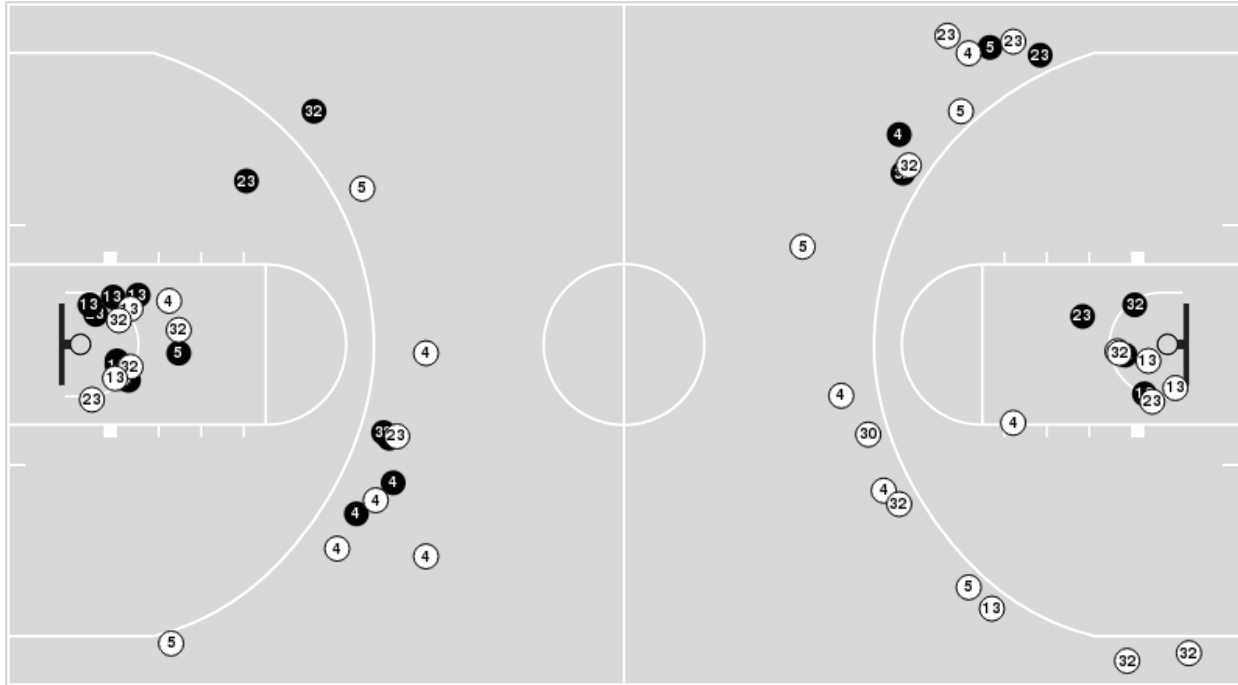

Officials: Chuck Gonzalez, Chaka Wade, Dana Pysz

Players => AllFG Types=>AllResults=>All
New Mexico

All Field Goals