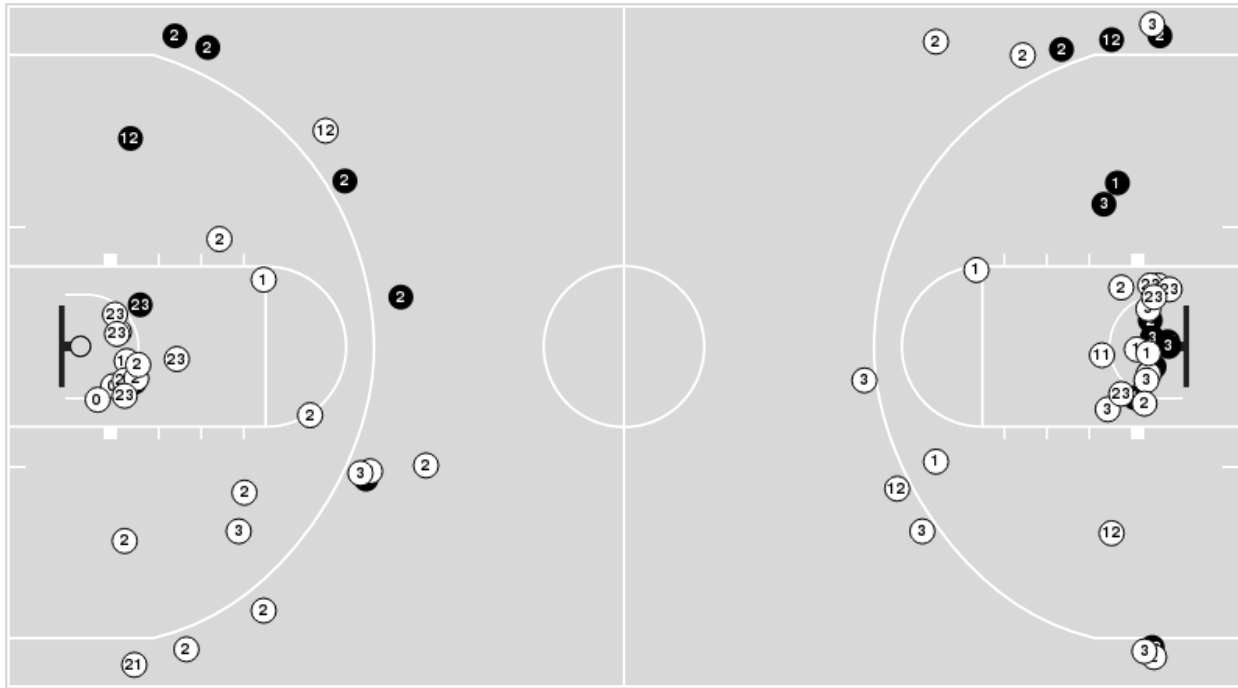

Officials: Chuck Gonzalez, Chaka Wade, Dana Pysz

Players => 0, 1, 2, 3, 4, 10, 11, 12, 13, 15, 21, 22, 23, 24FG Types=>AllResults=>All

San Diego State

All Field Goals