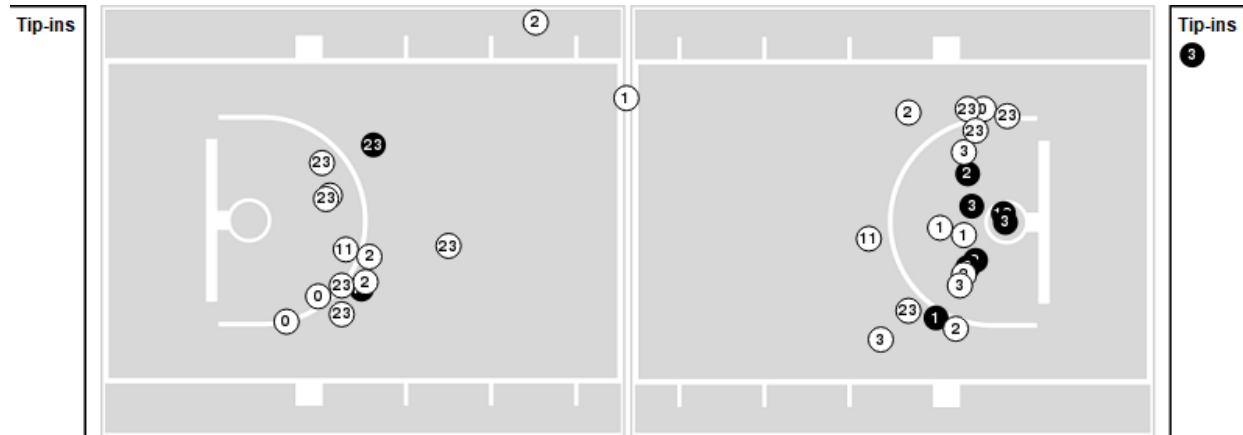

Blow Up Chart

● Made ○ Missed N - Player Number

San Diego State	M/A	%
Field Goals	21/70	30
2 Points	12/47	26
3 Points	9/23	39
Free Throws	7/9	78

San Diego State	M/A	%
Points in the Paint	18 (9 / 35)	26
Fast Break Points	17 (7/7)	100
Second Chance Points	8 (5/16)	31
Effective FG%	36