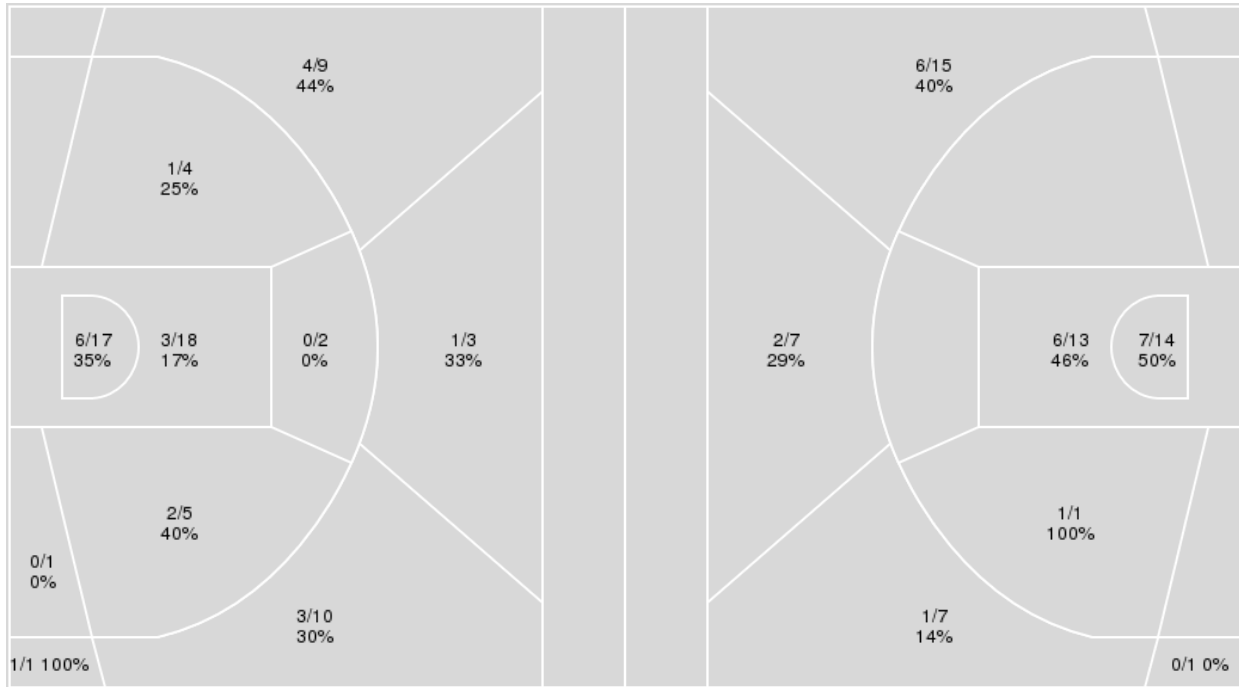

Officials: Chuck Gonzalez, Chaka Wade, Dana Pysz

{ Players => 0, 1, 2, 3, 4, 10, 11, 12, 13, 15, 21, 22, 23, 24; } FG Types { Players => All; } FG Types => All; Results => All;
=> All; Results => All;

San Diego State

New Mexico

San Diego State	M/A	%
Field Goals	21/70	30
2 Points	12/47	26
3 Points	9/23	39
Free Throws	7/9	78

New Mexico	M/A	%
Field Goals	23/58	40
2 Points	14/28	50
3 Points	9/30	30
Free Throws	12/14	86