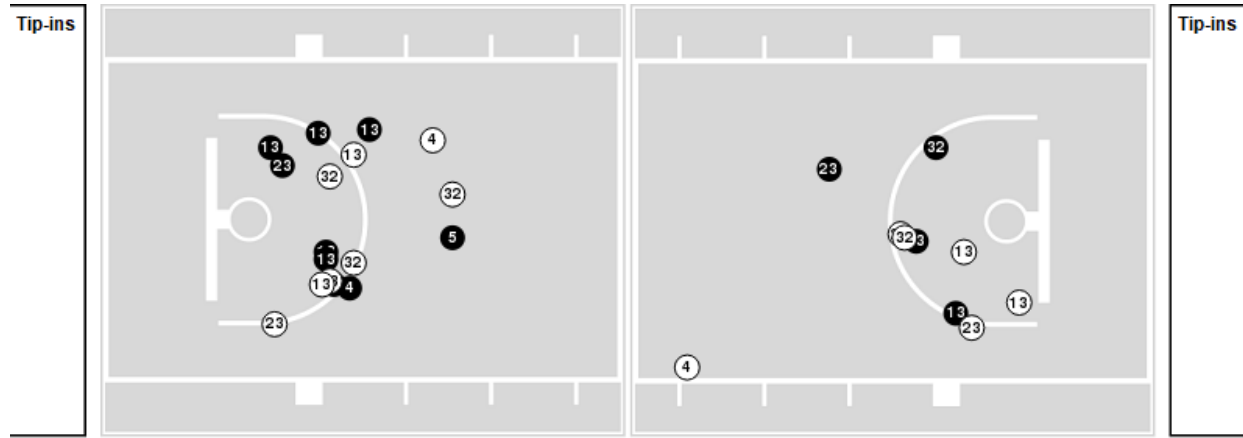

Blow Up Chart

N Made   **O** Missed   N - Player Number

New Mexico	M/A	%
Field Goals	23/58	40
2 Points	14/28	50
3 Points	9/30	30
Free Throws	12/14	86

New Mexico	M/A	%
Points in the Paint	26 (13 / 27)	48
Fast Break Points	8 (5/6)	83
Second Chance Points	3 (2/10)	20
Effective FG%	47