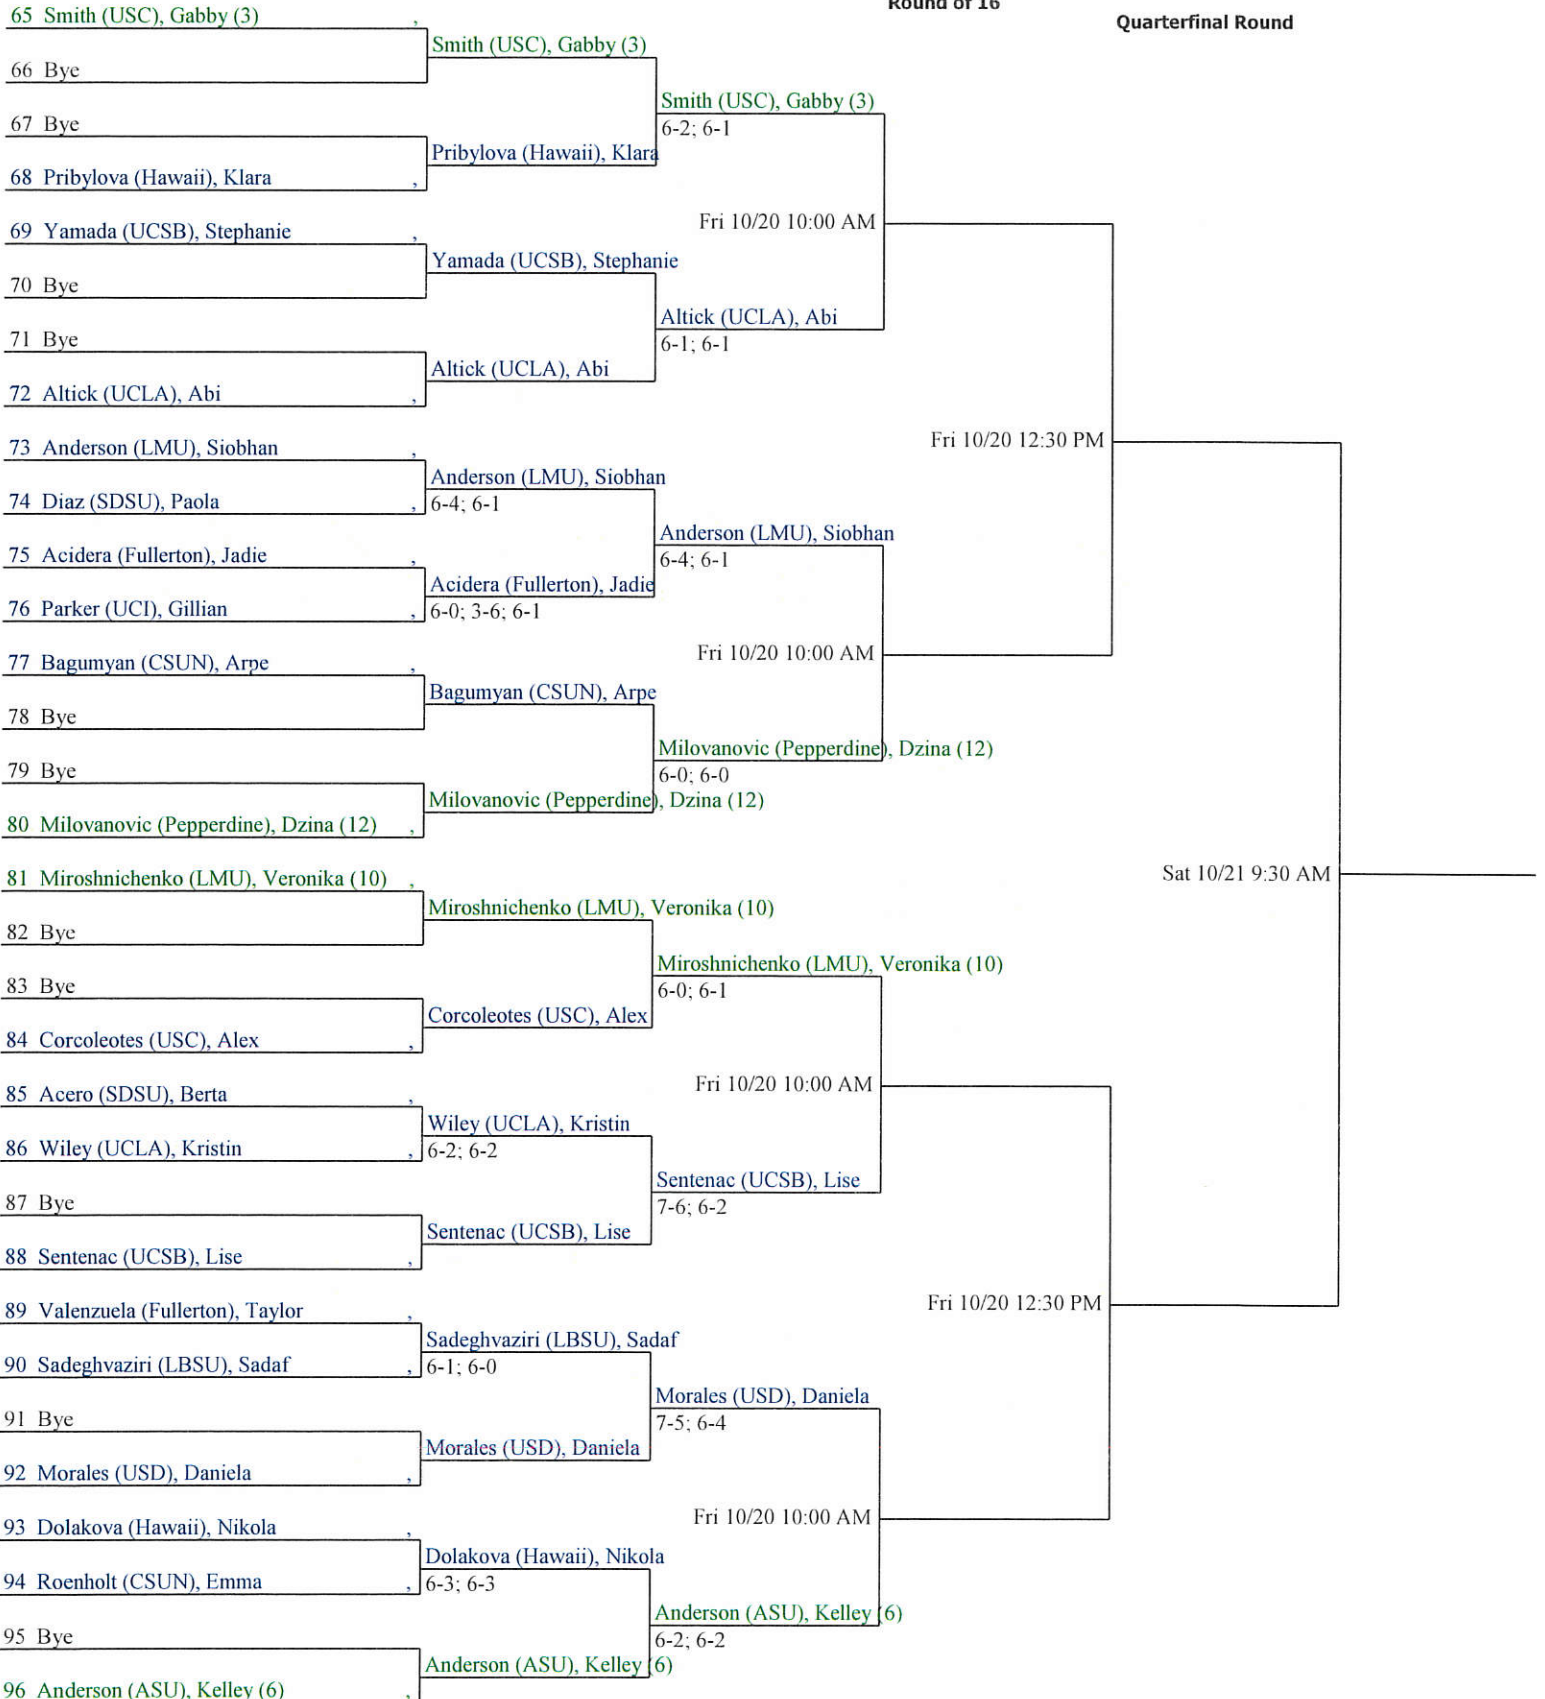

Round of 128

Round of 64

Round of 32

Round of 16

Quarterfinal Round

Referee's Signature

New Tournament		Seeded Players			
ITA SouthWest Regionals 2017	Women's Open Singles	1. Lahey (Pepperd...	5. Gulbe (Pepperd...	9. Dubavets (UCSB...	13. Valdes (USC), ...
City/State: San Diego,	Section:	2. Ahmed (Pepperd...	6. Anderson (ASU)...	10. Miroshnichenko...	14. Voracek (LMU),...
Director:	Referee:	3. Smith (USC), G.	7. Hart (UCLA), J.	11. Westby (USC), ...	15. Pacholski (LBS...
Phone:	Date: 10/19/2017 -	4. Broomfield (UC...	8. Fleming (UCLA)...	12. Milovanovic (P...	16. Volodko (UCSB)..
					Winner:

Round of 128

Round of 64

Round of 32

Round of 16

Quarterfinal Round

Referee's Signature

New Tournament		Seeded Players			
ITA SouthWest Regionals 2017	Women's Open Singles	1. Lahey (Pepperd...	5. Gulbe (Pepperd...	9. Dubavets (UCSB...	13. Valdes (USC), ...
City/State: San Diego,	Section:	2. Ahmed (Pepperd...	6. Anderson (ASU)...	10. Miroshnichenko...	14. Voracek (LMU),...
Director:	Referee:	3. Smith (USC), G.	7. Hart (UCLA), J.	11. Westby (USC), ...	15. Pacholski (LBS...
Phone:	Date: 10/19/2017 -	4. Broomfield (UC...	8. Fleming (UCLA)...	12. Milovanovic (P...	16. Volodko (UCSB)...
				Winner:	