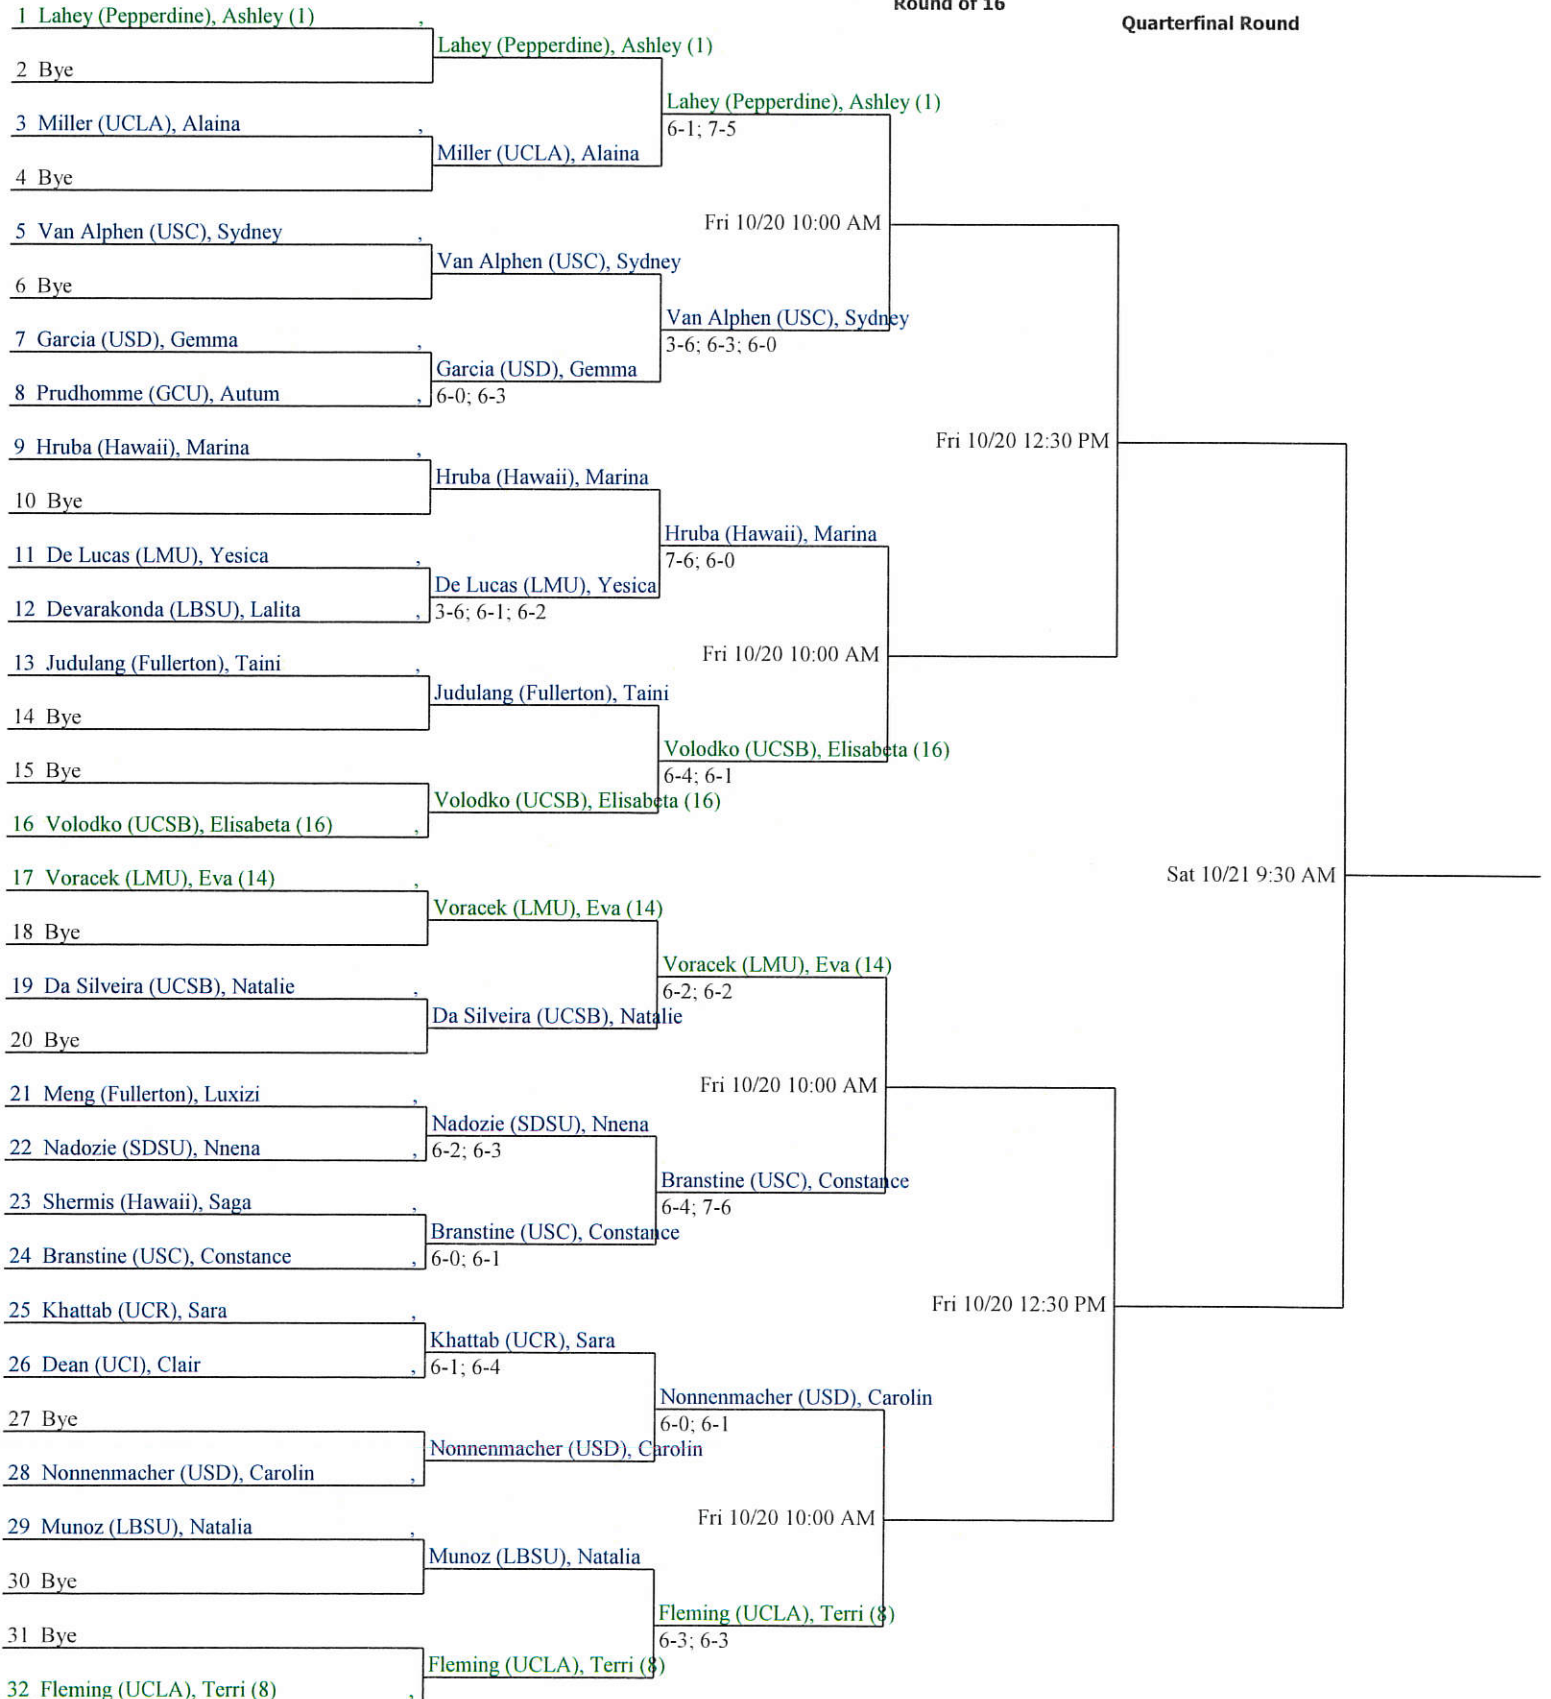

Round of 16

- Sat 10/21 9:00 AM
- Sat 10/21 9:00 AM
- Sat 10/21 11:00 AM
- Sat 10/21 9:00 AM
- Sat 10/21 9:00 AM
- Sat 10/21 11:00 AM
- Sat 10/21 9:00 AM
- Sat 10/21 11:00 AM
- Sat 10/21 9:00 AM
- Sat 10/21 9:00 AM
- Sat 10/21 11:00 AM
- Sat 10/21 9:00 AM

Quarterfinal Round

- Sat 10/21 11:00 AM
- Sun 10/22 10:00 AM
- Sat 10/21 11:00 AM
- Sat 10/21 11:00 AM

Semifinal Round

Referee's Signature

New Tournament		Seeded Players			
ITA SouthWest Regionals 2017	Women's Open Singles	1. Lahey (Pepperdine...)	5. Gulbe (Pepperdine...)	9. Dubavets (UCSB...)	13. Valdes (USC), ...
City/State: San Diego,	Section:	2. Ahmed (Pepperdine...)	6. Anderson (ASU)...	10. Miroshnichenko...	14. Voracek (LMU),...
Director:	Referee:	3. Smith (USC), G.	7. Hart (UCLA), J.	11. Westby (USC), ...	15. Pacholski (LBS...
Phone:	Date: 10/19/2017 -	4. Broomfield (UC...	8. Fleming (UCLA)...	12. Milovanovic (P...	16. Volodko (UCSB)..
				Winner:	

Round of 128

Round of 64

Round of 32

Round of 16

Quarterfinal Round

Referee's Signature

New Tournament		Seeded Players			
ITA SouthWest Regionals 2017	Women's Open Singles	1. Lahey (Pepperd...	5. Gulbe (Pepperd...	9. Dubavets (UCSB...	13. Valdes (USC), ...
City/State: San Diego,	Section:	2. Ahmed (Pepperd...	6. Anderson (ASU)...	10. Miroshnichenko...	14. Voracek (LMU),...
Director:	Referee:	3. Smith (USC), G.	7. Hart (UCLA), J.	11. Westby (USC), ...	15. Pacholski (LBS...
Phone:	Date: 10/19/2017 -	4. Broomfield (UC...	8. Fleming (UCLA)...	12. Milovanovic (P...	16. Volodko (UCSB)..
					Winner: