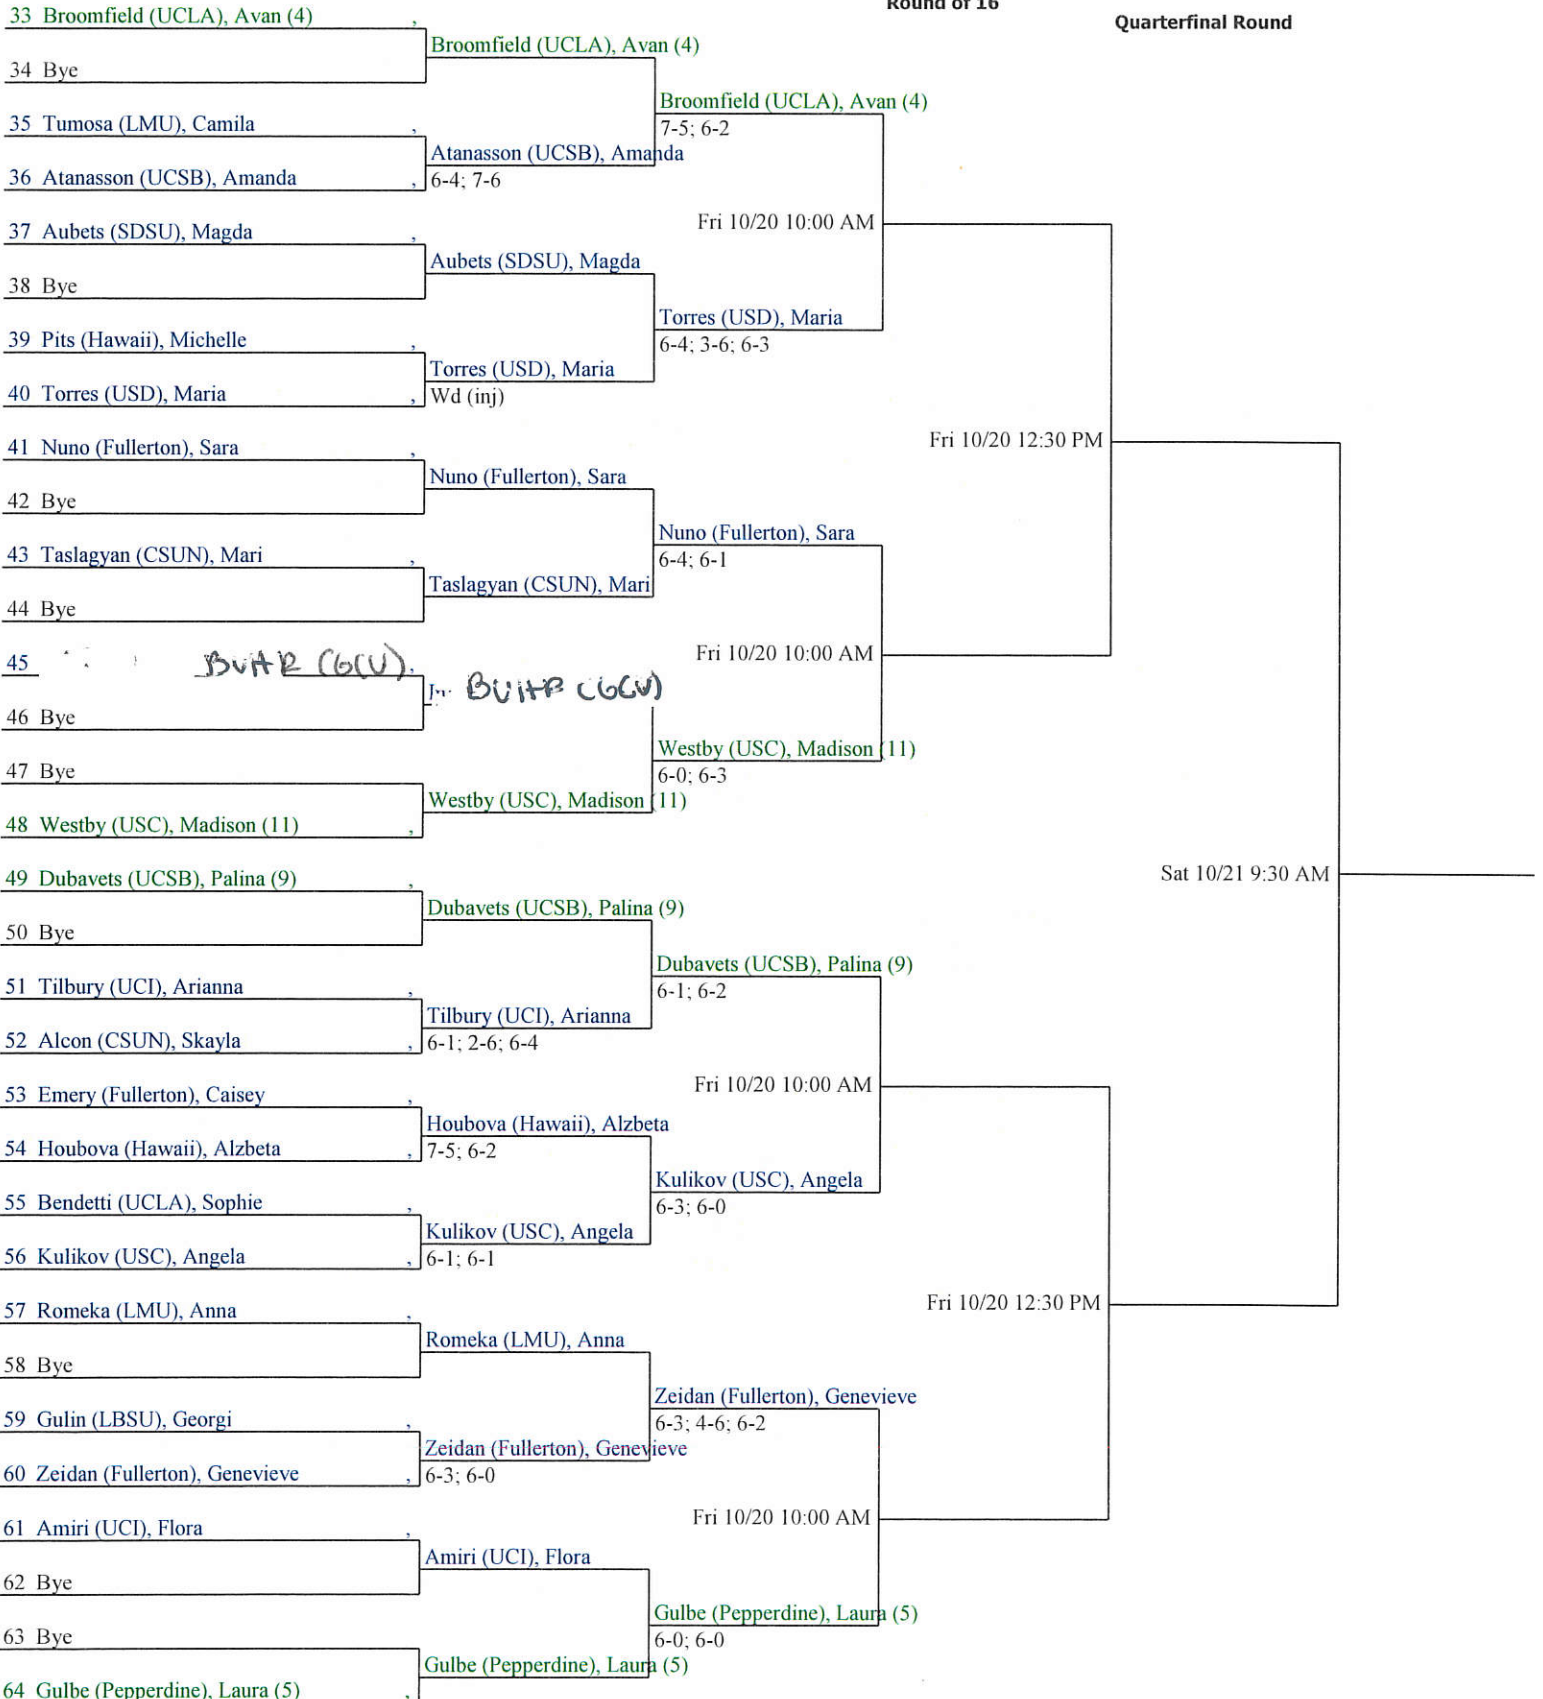

Quarterfinal Round

- Sat 10/21 11:00 AM
- Sun 10/22 10:00 AM
- Sat 10/21 11:00 AM
- Sat 10/21 11:00 AM

Semifinal Round

Referee's Signature

New Tournament		Seeded Players			
ITA SouthWest Regionals 2017	Women's Open Singles	1. Lahey (Pepperdine...)	5. Gulbe (Pepperdine...)	9. Dubavets (UCSB...)	13. Valdes (USC), ...
City/State: San Diego,	Section:	2. Ahmed (Pepperdine...)	6. Anderson (ASU)...	10. Miroshnichenko...	14. Voracek (LMU),...
Director:	Referee:	3. Smith (USC), G.	7. Hart (UCLA), J.	11. Westby (USC), ...	15. Pacholski (LBS...
Phone:	Date: 10/19/2017 -	4. Broomfield (UC...	8. Fleming (UCLA)...	12. Milovanovic (P...	16. Volodko (UCSB)..
				Winner:	

Round of 128

Round of 64

Round of 32

Round of 16

Quarterfinal Round

Referee's Signature

New Tournament		Seeded Players			
ITA SouthWest Regionals 2017	Women's Open Singles	1. Lahey (Pepperd...	5. Gulbe (Pepperd...	9. Dubavets (UCSB...	13. Valdes (USC), ...
City/State: San Diego,	Section:	2. Ahmed (Pepperd...	6. Anderson (ASU)...	10. Miroshnichenko...	14. Voracek (LMU),...
Director:	Referee:	3. Smith (USC), G.	7. Hart (UCLA), J.	11. Westby (USC), ...	15. Pacholski (LBS...
Phone:	Date: 10/19/2017 -	4. Broomfield (UC...	8. Fleming (UCLA)...	12. Milovanovic (P...	16. Volodko (UCSB)..
					Winner:

Round of 128

Round of 64

Round of 32

Round of 16

Quarterfinal Round

Referee's Signature

New Tournament		Seeded Players			
ITA SouthWest Regionals 2017	Women's Open Singles	1. Lahey (Pepperd...	5. Gulbe (Pepperd...	9. Dubavets (UCSB...	13. Valdes (USC), ...
City/State: San Diego,	Section:	2. Ahmed (Pepperd...	6. Anderson (ASU)...	10. Miroshnichenko...	14. Voracek (LMU),...
Director:	Referee:	3. Smith (USC), G.	7. Hart (UCLA), J.	11. Westby (USC), ...	15. Pacholski (LBS...
Phone:	Date: 10/19/2017 -	4. Broomfield (UC...	8. Fleming (UCLA)...	12. Milovanovic (P...	16. Volodko (UCSB)...
				Winner:	