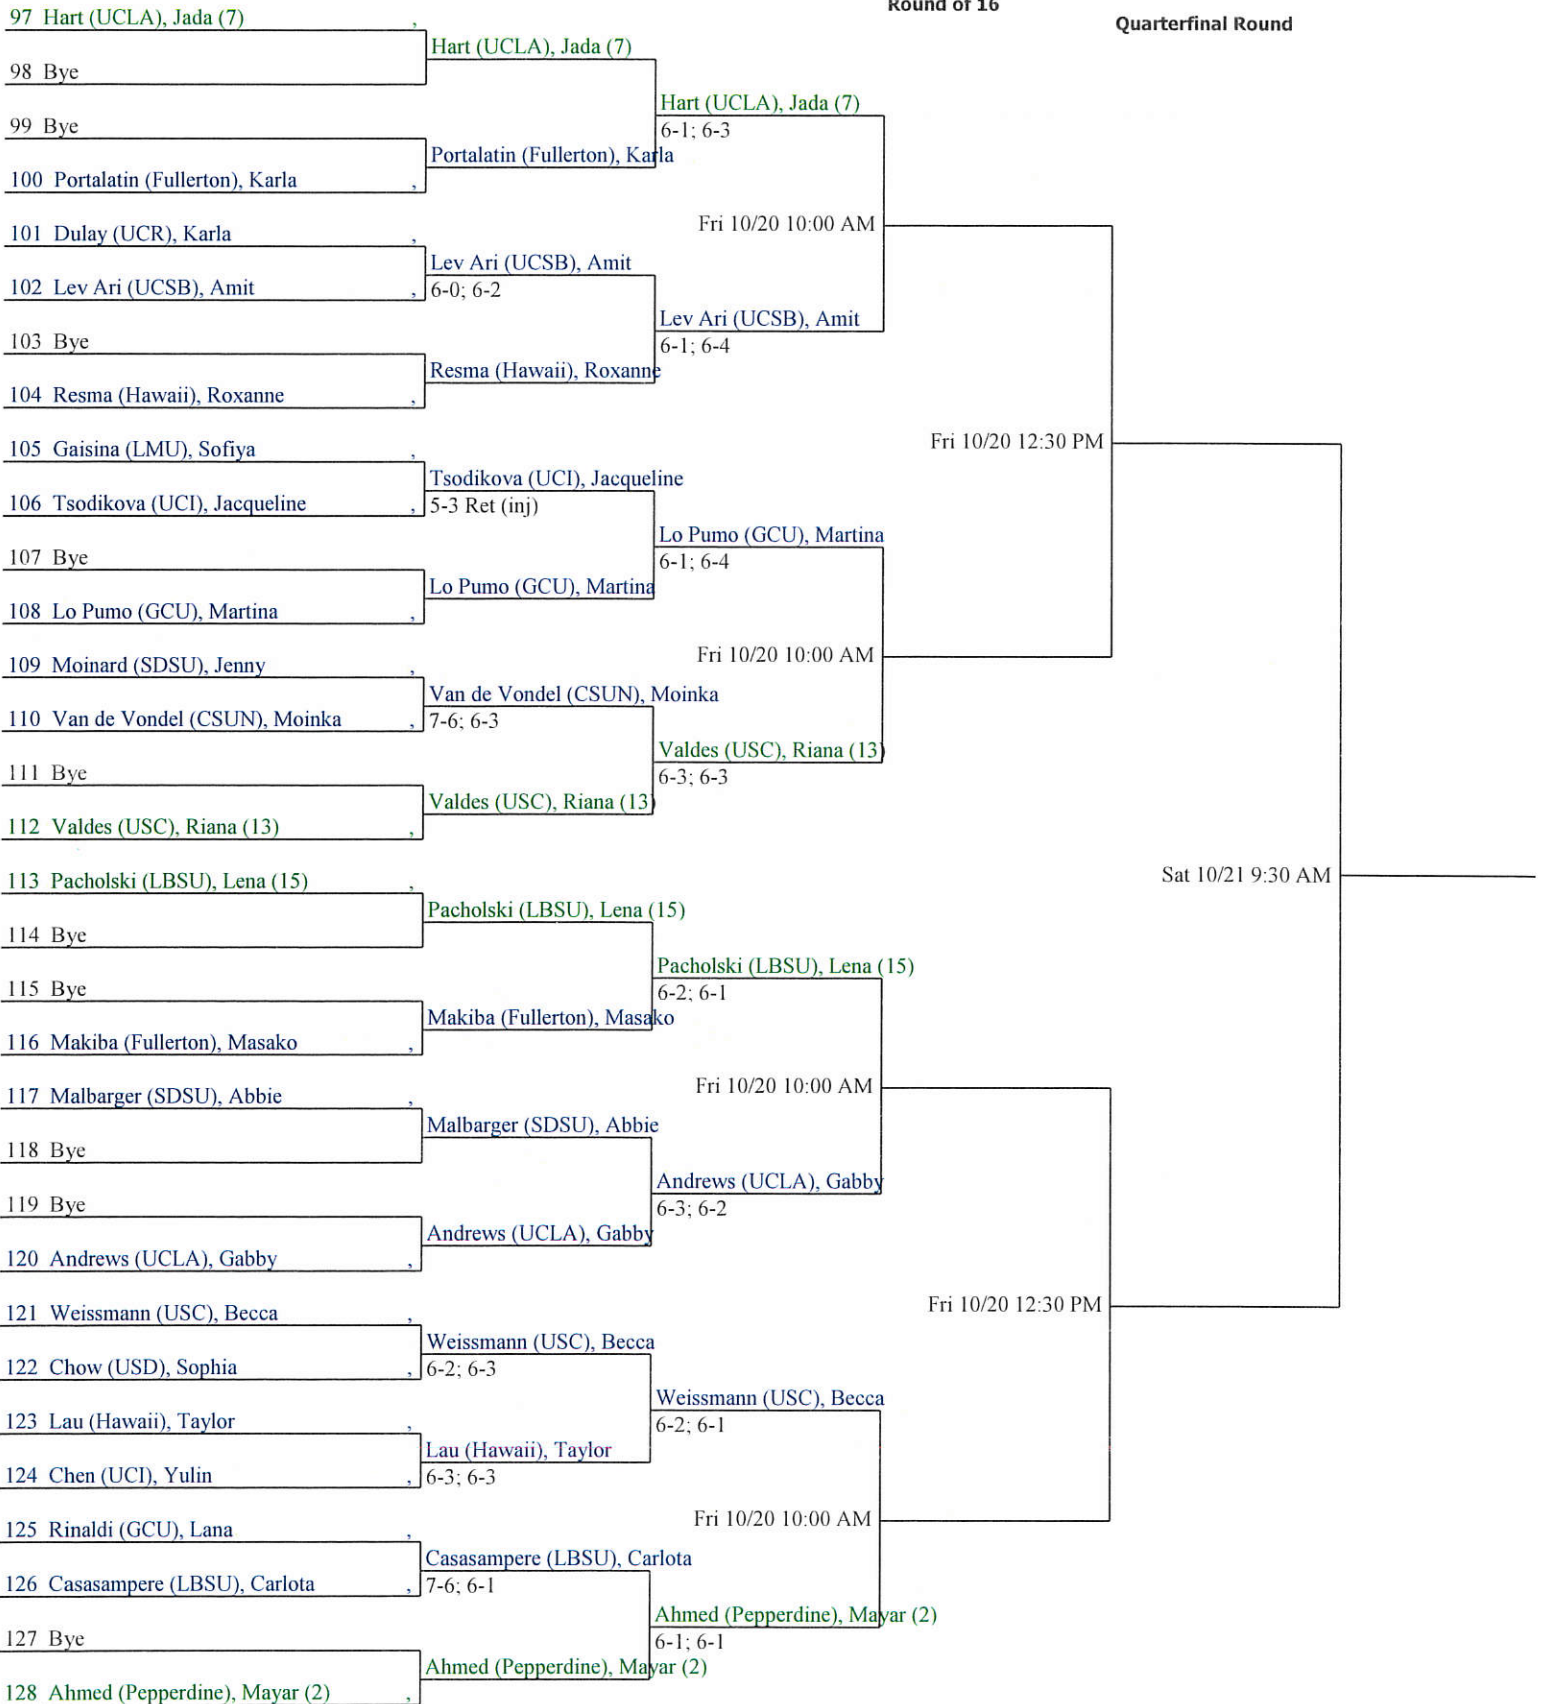

New Tournament		Seeded Players			
ITA SouthWest Regionals 2017	Women's Open Singles	1. Lahey (Pepperd...	5. Gulbe (Pepperd...	9. Dubavets (UCSB...	13. Valdes (USC), ...
City/State: San Diego,	Section:	2. Ahmed (Pepperd...	6. Anderson (ASU)...	10. Miroshnichenko...	14. Voracek (LMU),...
Director:	Referee:	3. Smith (USC), G.	7. Hart (UCLA), J.	11. Westby (USC), ...	15. Pacholski (LBS...
Phone:	Date: 10/19/2017 -	4. Broomfield (UC...	8. Fleming (UCLA)...	12. Milovanovic (P...	16. Volodko (UCSB)...
				Winner:	

Round of 128

Round of 64

Round of 32

Round of 16

Quarterfinal Round

Referee's Signature _____