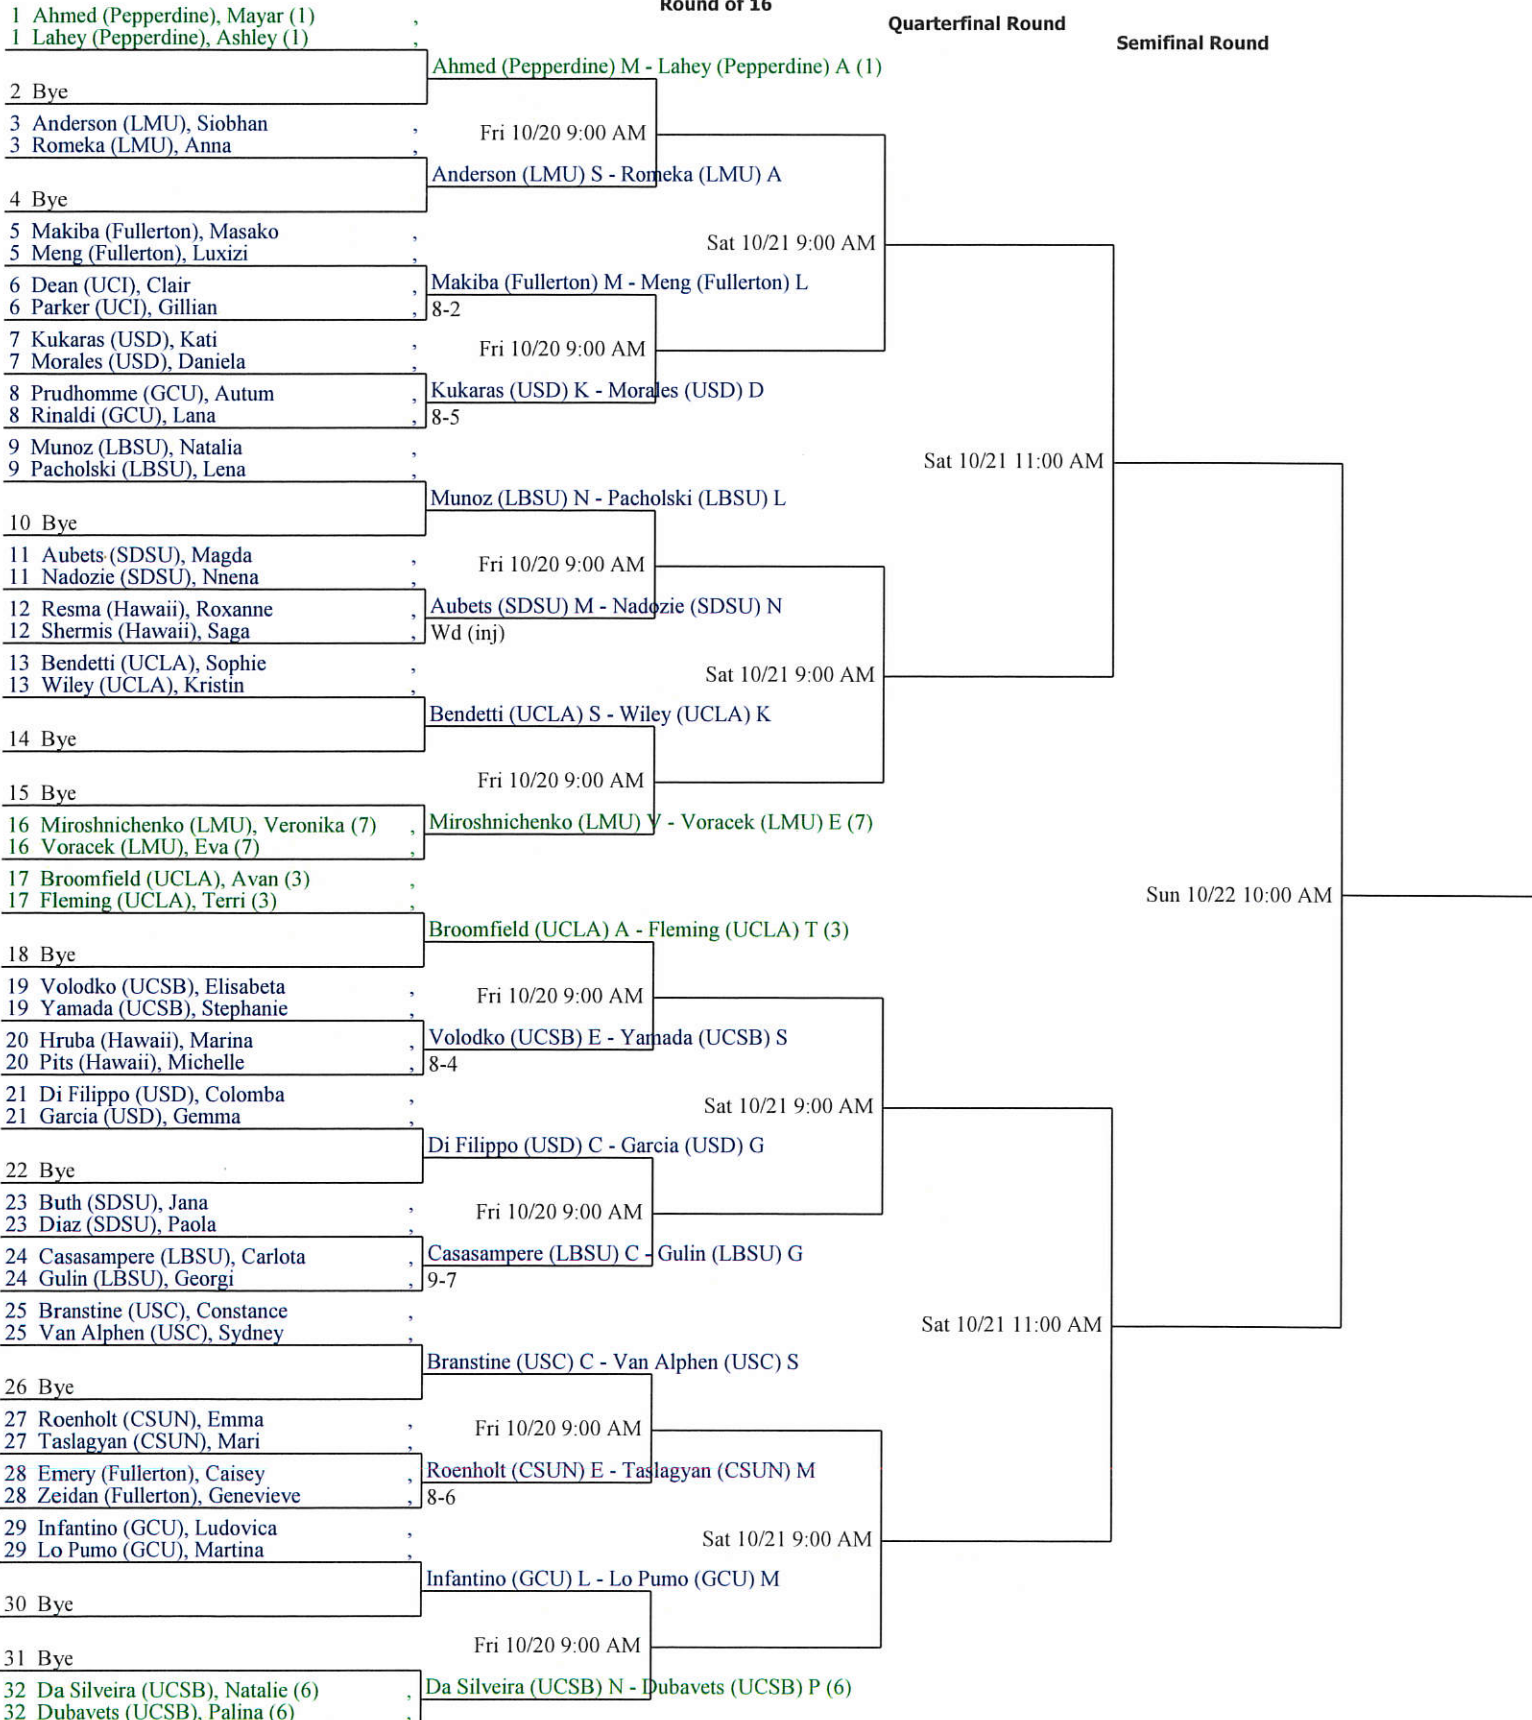

New Tournament		Seeded Players			
ITA SouthWest Regionals 2017	Women's Open Doubles	1. Ahmed (Pepperdine)...	5. Smith (USC) - ...		
City/State: San Diego,	Section:	2. Andrews (UCLA)...	6. Da Silveira (U...		
Director:	Referee:	3. Broomfield (UC...	7. Miroshnichenko...		
Phone:	Date: 10/19/2017 -	4. Gulbe (Pepperd...	8. Altick (UCLA) ...		

Winner:

Round of 64

Round of 32

Round of 16

Quarterfinal Round

Semifinal Round

Referee's Signature

New Tournament		Seeded Players			
ITA SouthWest Regionals 2017	Women's Open Doubles	1. Ahmed (Pepperd...	5. Smith (USC) - ...		
City/State: San Diego,	Section:	2. Andrews (UCLA)...	6. Da Silveira (U...		
Director:	Referee:	3. Broomfield (UC...	7. Miroshnichenko...		
Phone:	Date: 10/19/2017 -	4. Gulbe (Pepperd...	8. Altick (UCLA) ...		