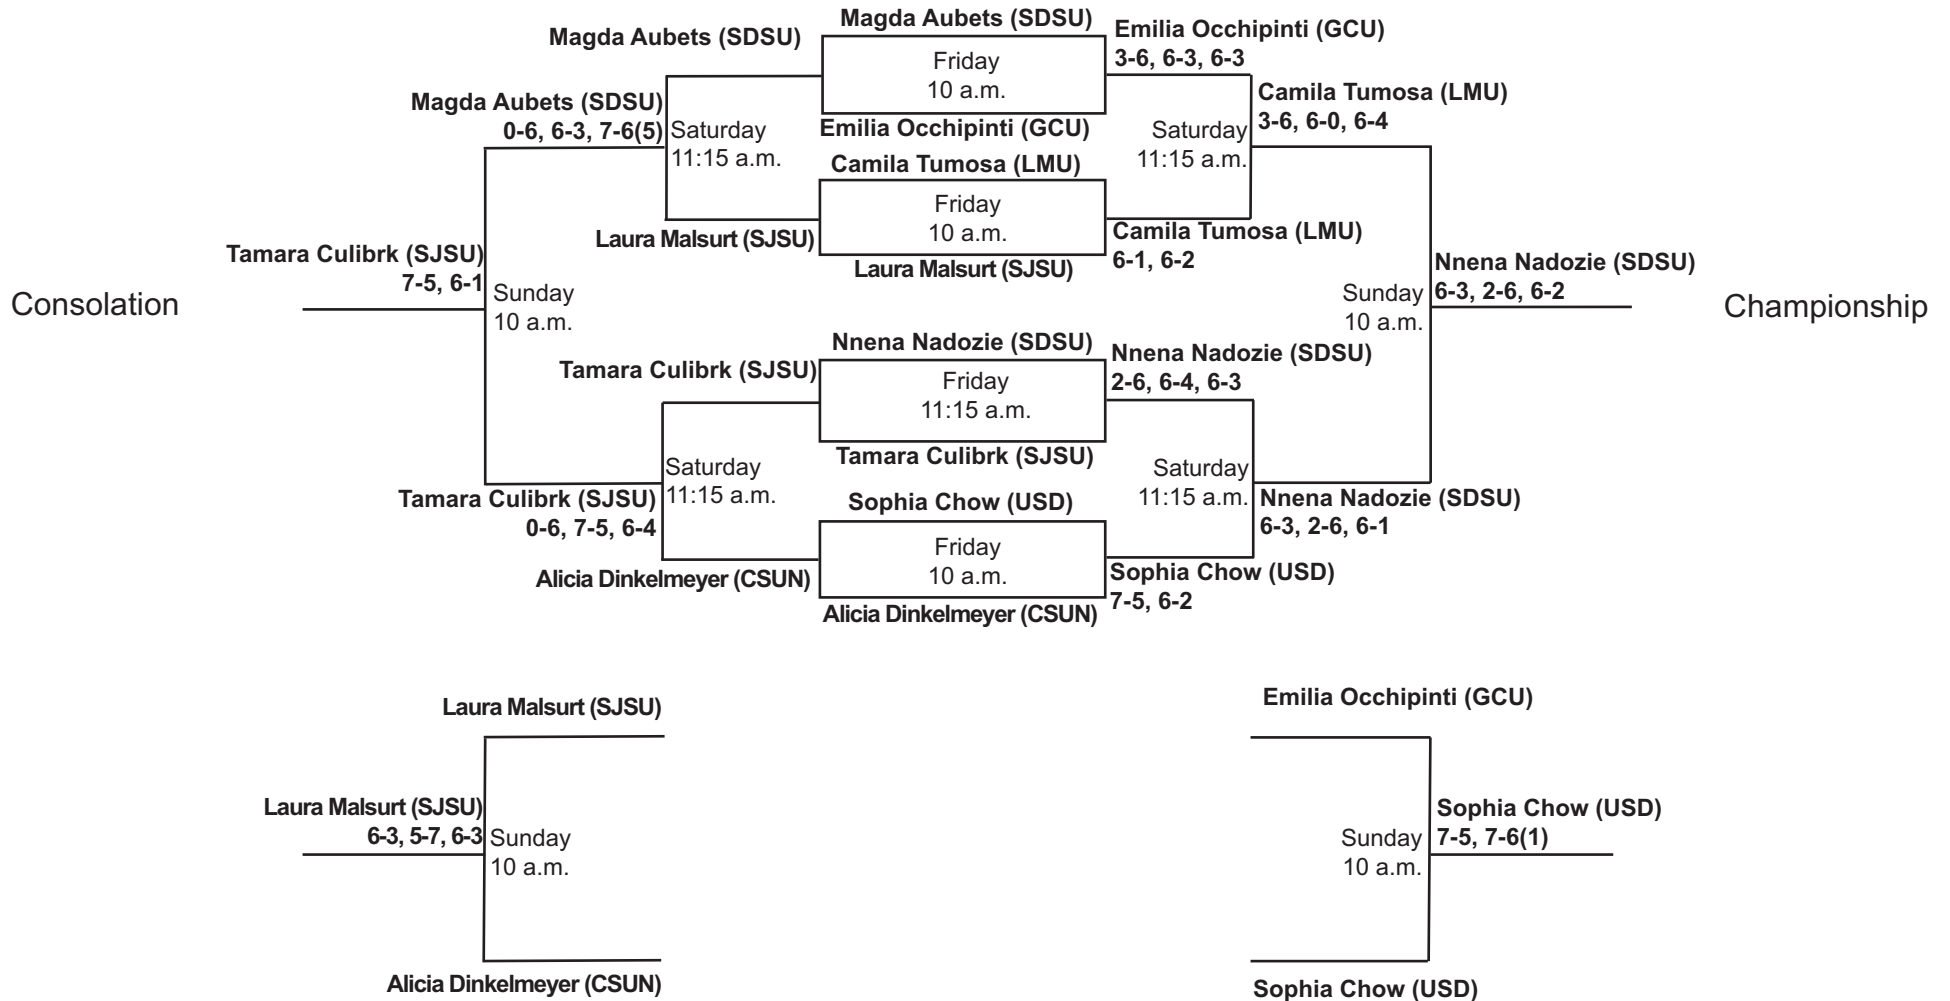

SDSU Fall Tennis Classic I
Sept. 29 - Oct. 1, 2017
Singles - Red (ITA Code: 353506)

SDSU Fall Tennis Classic I
Sept. 29 - Oct. 1, 2017
Singles - Black (ITA Code: 353506)

SDSU Fall Tennis Classic I
Sept. 29 - Oct. 1, 2017
Singles - White (ITA Code: 353506)

SDSU Fall Tennis Classic I
Sept. 29 - Oct. 1, 2017
Singles - Gold (ITA Code: 353506)

SDSU Fall Tennis Classic I
Sept. 29 - Oct. 1, 2017
Singles - Blue (ITA Code: 353506)

SDSU Fall Tennis Classic I
Sept. 29 - Oct. 1, 2017
Doubles - Red (ITA Code: 353507)

SDSU Fall Tennis Classic I
Sept. 29 - Oct. 1, 2017
Doubles - Gold (ITA Code: 353507)

SDSU Fall Tennis Classic I
Sept. 29 - Oct. 1, 2017
Doubles - Round Robin (9 a.m.) (ITA Code: 353507)

#1
SDSU
 Acero/Aubets

#2
CSUN
 Bagumyan/Nosenko

#3
GCU
 Prudhomme/Occhipinti

#4
SJSU
 Malsart/Montaux

1st round: #1 vs. #2, #3 vs. #4

2nd round: #1 vs. #3, #2 vs. #4

3rd round: #1 vs. #4, #2 vs. #3