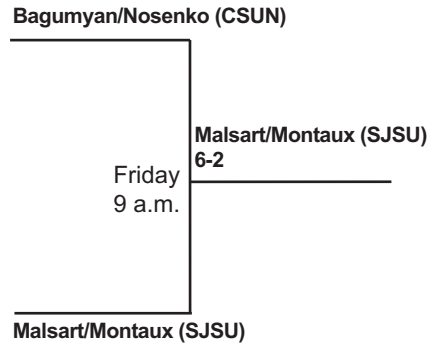

SDSU Fall Tennis Classic I
Sept. 29 - Oct. 1, 2017
Singles - Red (ITA Code: 353506)

SDSU Fall Tennis Classic I
Sept. 29 - Oct. 1, 2017
Singles - Black (ITA Code: 353506)

SDSU Fall Tennis Classic I
Sept. 29 - Oct. 1, 2017
Singles - White (ITA Code: 353506)

SDSU Fall Tennis Classic I
Sept. 29 - Oct. 1, 2017
Singles - Gold (ITA Code: 353506)

SDSU Fall Tennis Classic I
Sept. 29 - Oct. 1, 2017
Singles - Blue (ITA Code: 353506)

SDSU Fall Tennis Classic I
Sept. 29 - Oct. 1, 2017
Doubles - Red (ITA Code: 353507)

SDSU Fall Tennis Classic I
Sept. 29 - Oct. 1, 2017
Doubles - Gold (ITA Code: 353507)

SDSU Fall Tennis Classic I
Sept. 29 - Oct. 1, 2017
Doubles - Round Robin (9 a.m.) (ITA Code: 353507)

#1
SDSU
 Acero/Aubets

#2
CSUN
 Bagumyan/Nosenko

#3
GCU
 Prudhomme/Occhipinti

#4
SJSU
 Malsart/Montaux

1st round: #1 vs. #2, #3 vs. #4

2nd round: #1 vs. #3, #2 vs. #4

3rd round: #1 vs. #4, #2 vs. #3