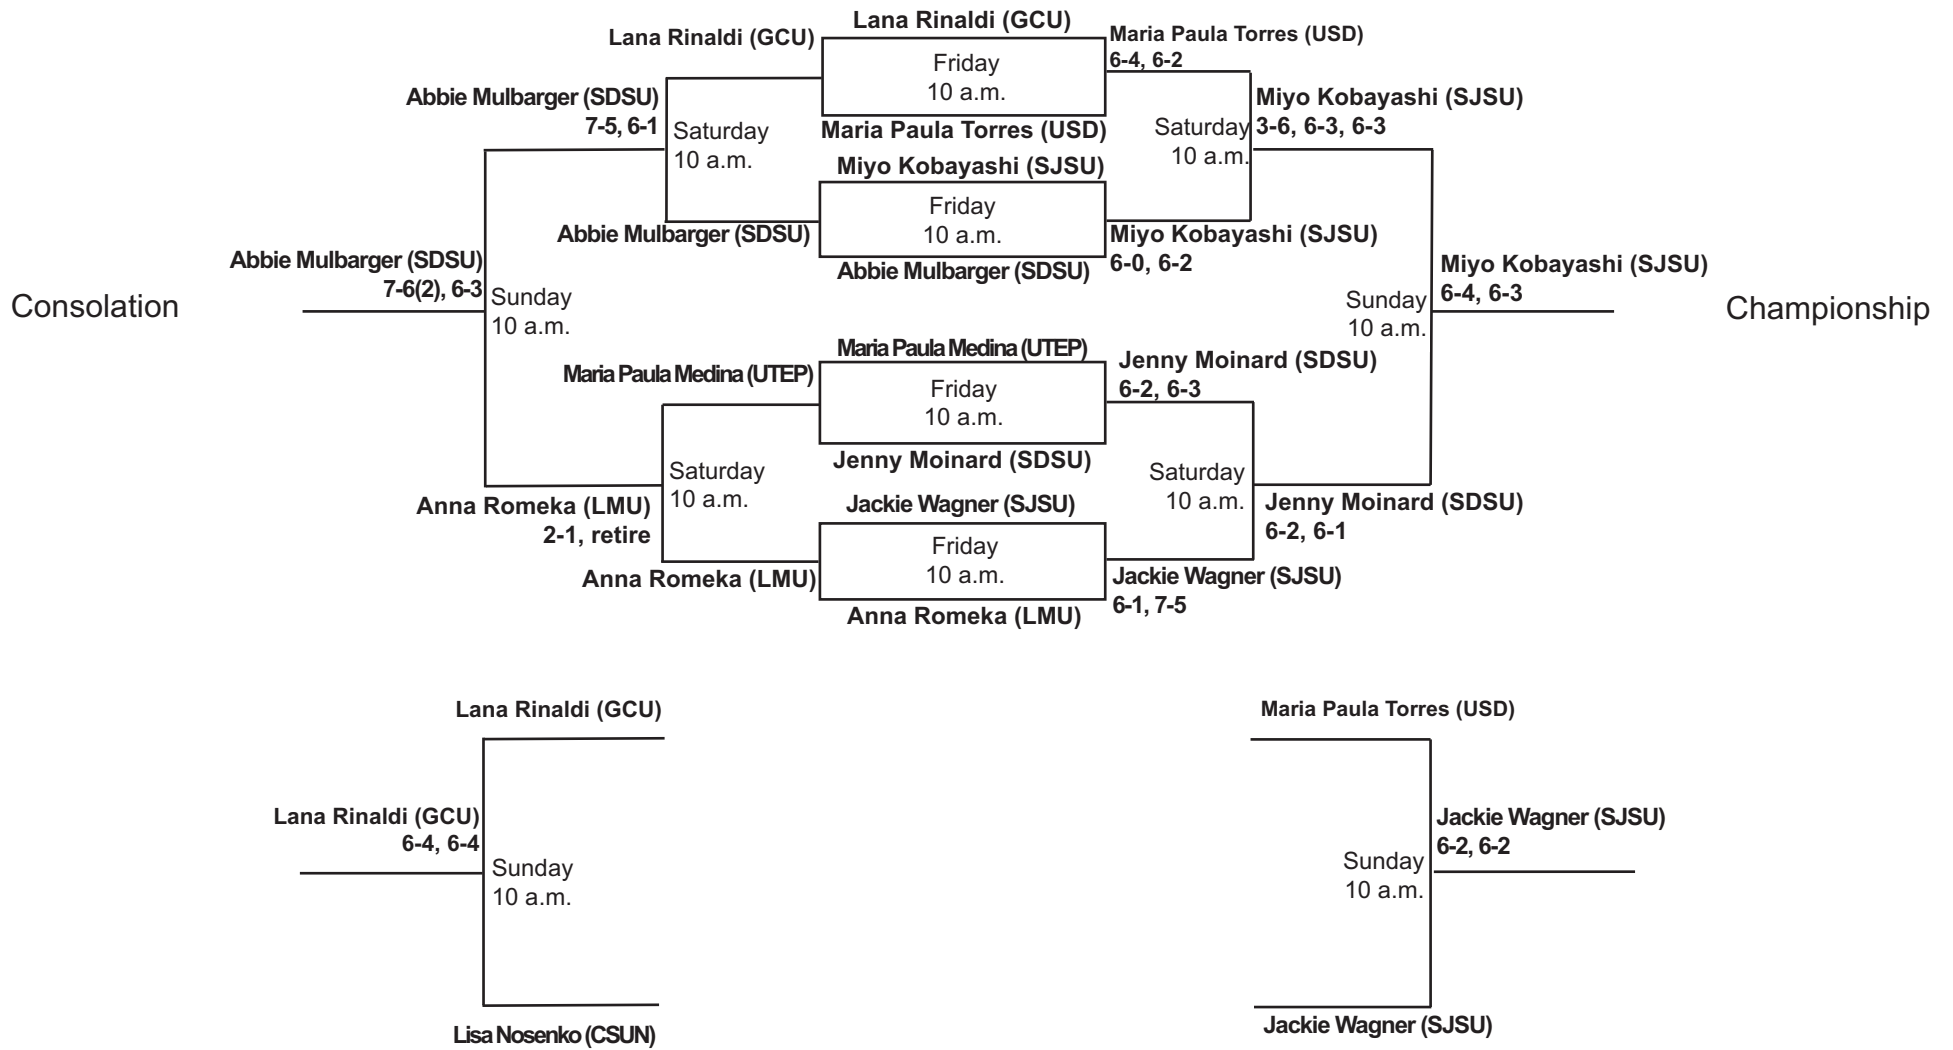

SDSU Fall Tennis Classic I
Sept. 29 - Oct. 1, 2017
Singles - Red (ITA Code: 353506)

SDSU Fall Tennis Classic I
Sept. 29 - Oct. 1, 2017
Singles - Black (ITA Code: 353506)

SDSU Fall Tennis Classic I
Sept. 29 - Oct. 1, 2017
Singles - White (ITA Code: 353506)

SDSU Fall Tennis Classic I
Sept. 29 - Oct. 1, 2017
Singles - Gold (ITA Code: 353506)

SDSU Fall Tennis Classic I
Sept. 29 - Oct. 1, 2017
Singles - Blue (ITA Code: 353506)

SDSU Fall Tennis Classic I
Sept. 29 - Oct. 1, 2017
Doubles - Red (ITA Code: 353507)

SDSU Fall Tennis Classic I
Sept. 29 - Oct. 1, 2017
Doubles - Gold (ITA Code: 353507)

SDSU Fall Tennis Classic I
Sept. 29 - Oct. 1, 2017
Doubles - Round Robin (9 a.m.) (ITA Code: 353507)

#1
SDSU
 Acero/Aubets

#2
CSUN
 Bagumyan/Nosenko

#3
GCU
 Prudhomme/Occhipinti

#4
SJSU
 Malsart/Montaux

1st round: #1 vs. #2, #3 vs. #4

2nd round: #1 vs. #3, #2 vs. #4

3rd round: #1 vs. #4, #2 vs. #3