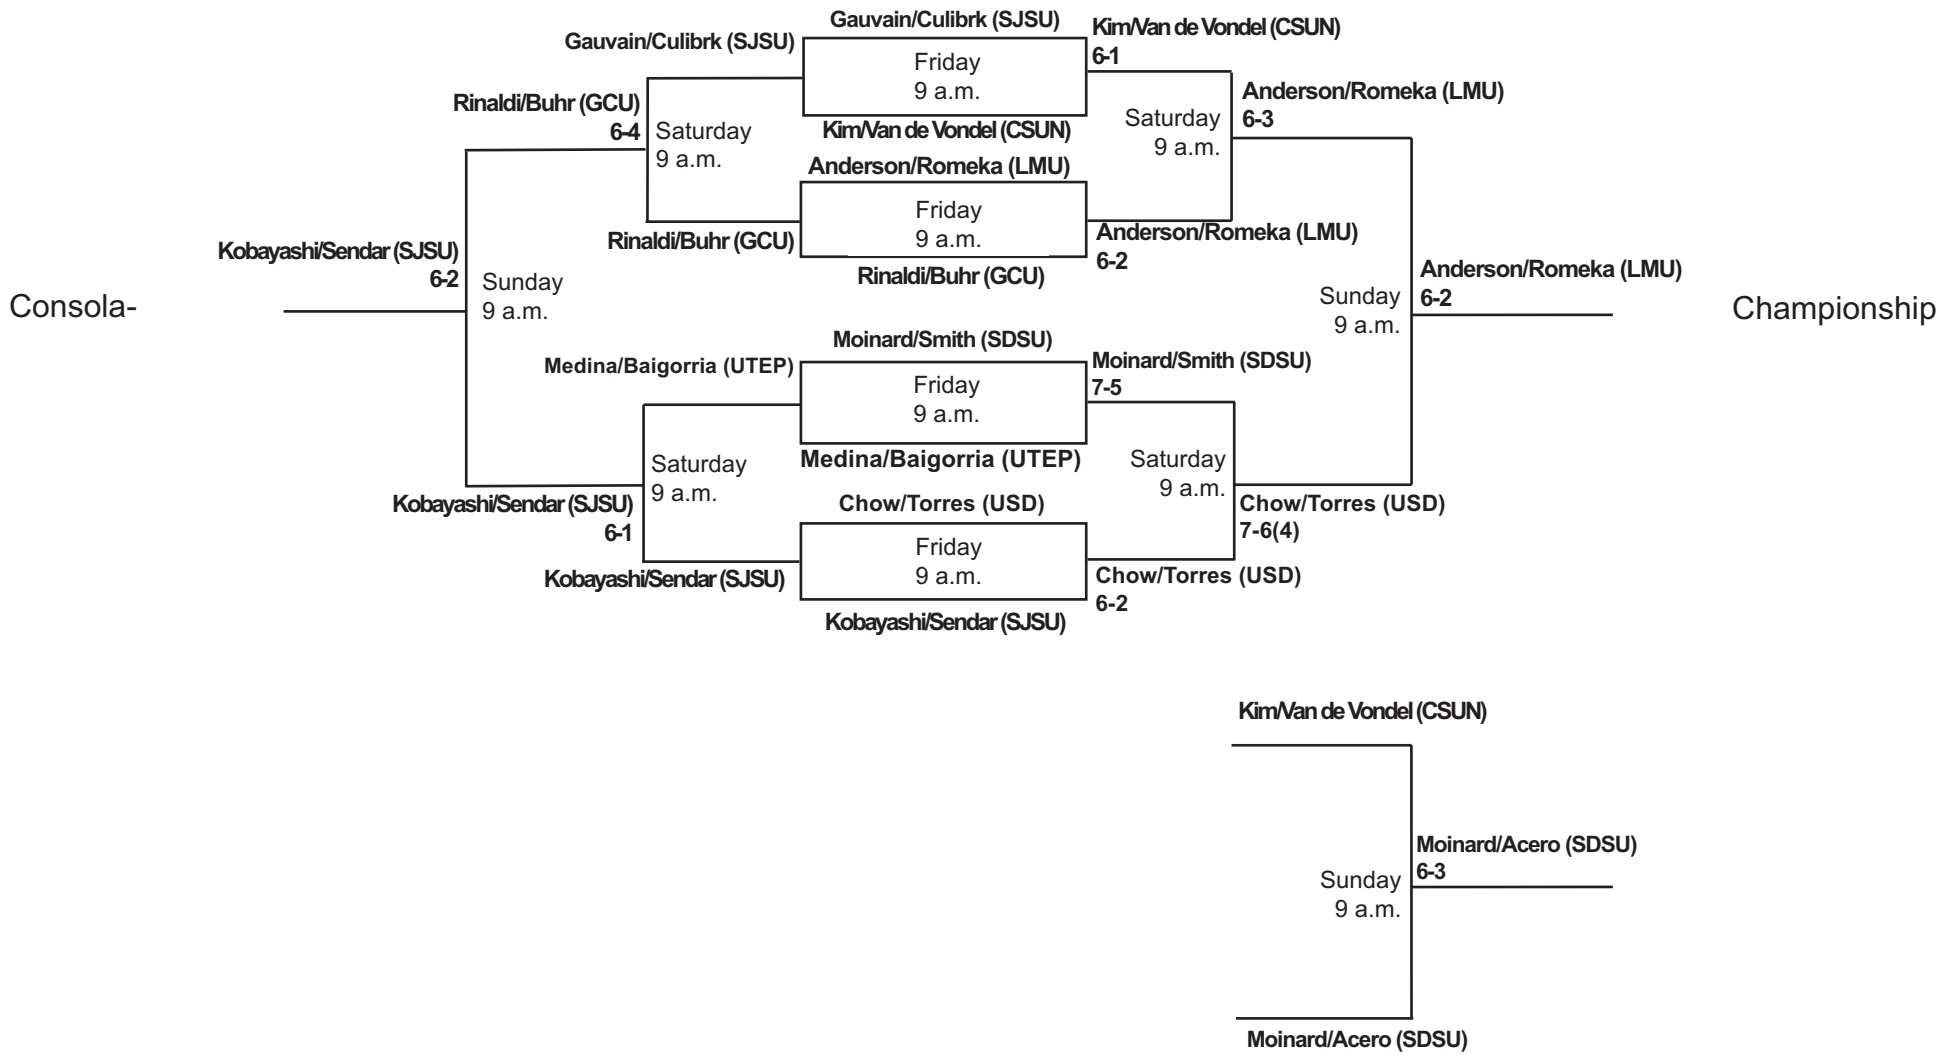

SDSU Fall Tennis Classic I
Sept. 29 - Oct. 1, 2017
Singles - Red (ITA Code: 353506)

SDSU Fall Tennis Classic I
Sept. 29 - Oct. 1, 2017
Singles - Black (ITA Code: 353506)

SDSU Fall Tennis Classic I
Sept. 29 - Oct. 1, 2017
Singles - White (ITA Code: 353506)

SDSU Fall Tennis Classic I
Sept. 29 - Oct. 1, 2017
Singles - Gold (ITA Code: 353506)

SDSU Fall Tennis Classic I
Sept. 29 - Oct. 1, 2017
Singles - Blue (ITA Code: 353506)

SDSU Fall Tennis Classic I
Sept. 29 - Oct. 1, 2017
Doubles - Red (ITA Code: 353507)

SDSU Fall Tennis Classic I
Sept. 29 - Oct. 1, 2017
Doubles - Gold (ITA Code: 353507)

SDSU Fall Tennis Classic I
Sept. 29 - Oct. 1, 2017
Doubles - Round Robin (9 a.m.) (ITA Code: 353507)

#1
SDSU
 Acero/Aubets

#2
CSUN
 Bagumyan/Nosenko

#3
GCU
 Prudhomme/Occhipinti

#4
SJSU
 Malsart/Montaux

1st round: #1 vs. #2, #3 vs. #4

2nd round: #1 vs. #3, #2 vs. #4

3rd round: #1 vs. #4, #2 vs. #3