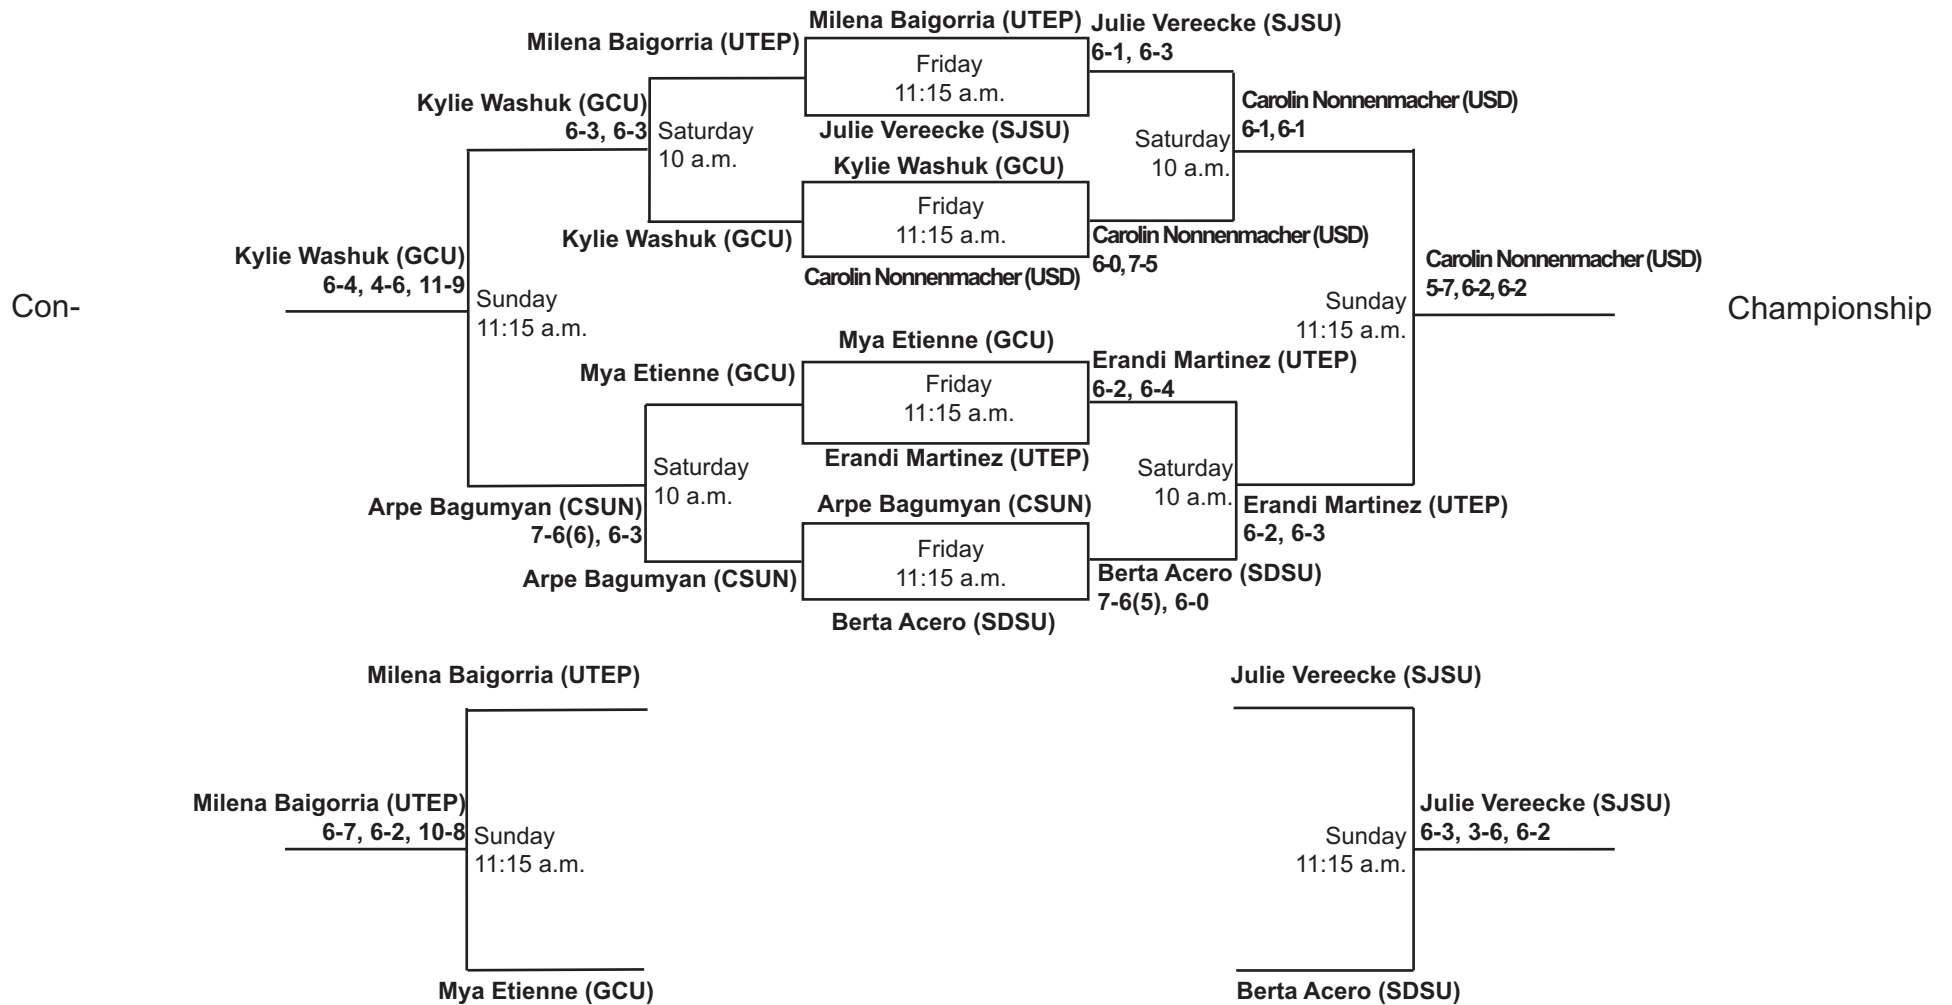

SDSU Fall Tennis Classic I
Sept. 29 - Oct. 1, 2017
Singles - Red (ITA Code: 353506)

SDSU Fall Tennis Classic I
Sept. 29 - Oct. 1, 2017
Singles - Black (ITA Code: 353506)

SDSU Fall Tennis Classic I
Sept. 29 - Oct. 1, 2017
Singles - White (ITA Code: 353506)

SDSU Fall Tennis Classic I
Sept. 29 - Oct. 1, 2017
Singles - Gold (ITA Code: 353506)

SDSU Fall Tennis Classic I
Sept. 29 - Oct. 1, 2017
Singles - Blue (ITA Code: 353506)

SDSU Fall Tennis Classic I
Sept. 29 - Oct. 1, 2017
Doubles - Red (ITA Code: 353507)

SDSU Fall Tennis Classic I
Sept. 29 - Oct. 1, 2017
Doubles - Gold (ITA Code: 353507)

SDSU Fall Tennis Classic I
Sept. 29 - Oct. 1, 2017
Doubles - Round Robin (9 a.m.) (ITA Code: 353507)

#1
SDSU
 Acero/Aubets

#2
CSUN
 Bagumyan/Nosenko

#3
GCU
 Prudhomme/Occhipinti

#4
SJSU
 Malsart/Montaux

1st round: #1 vs. #2, #3 vs. #4

2nd round: #1 vs. #3, #2 vs. #4

3rd round: #1 vs. #4, #2 vs. #3