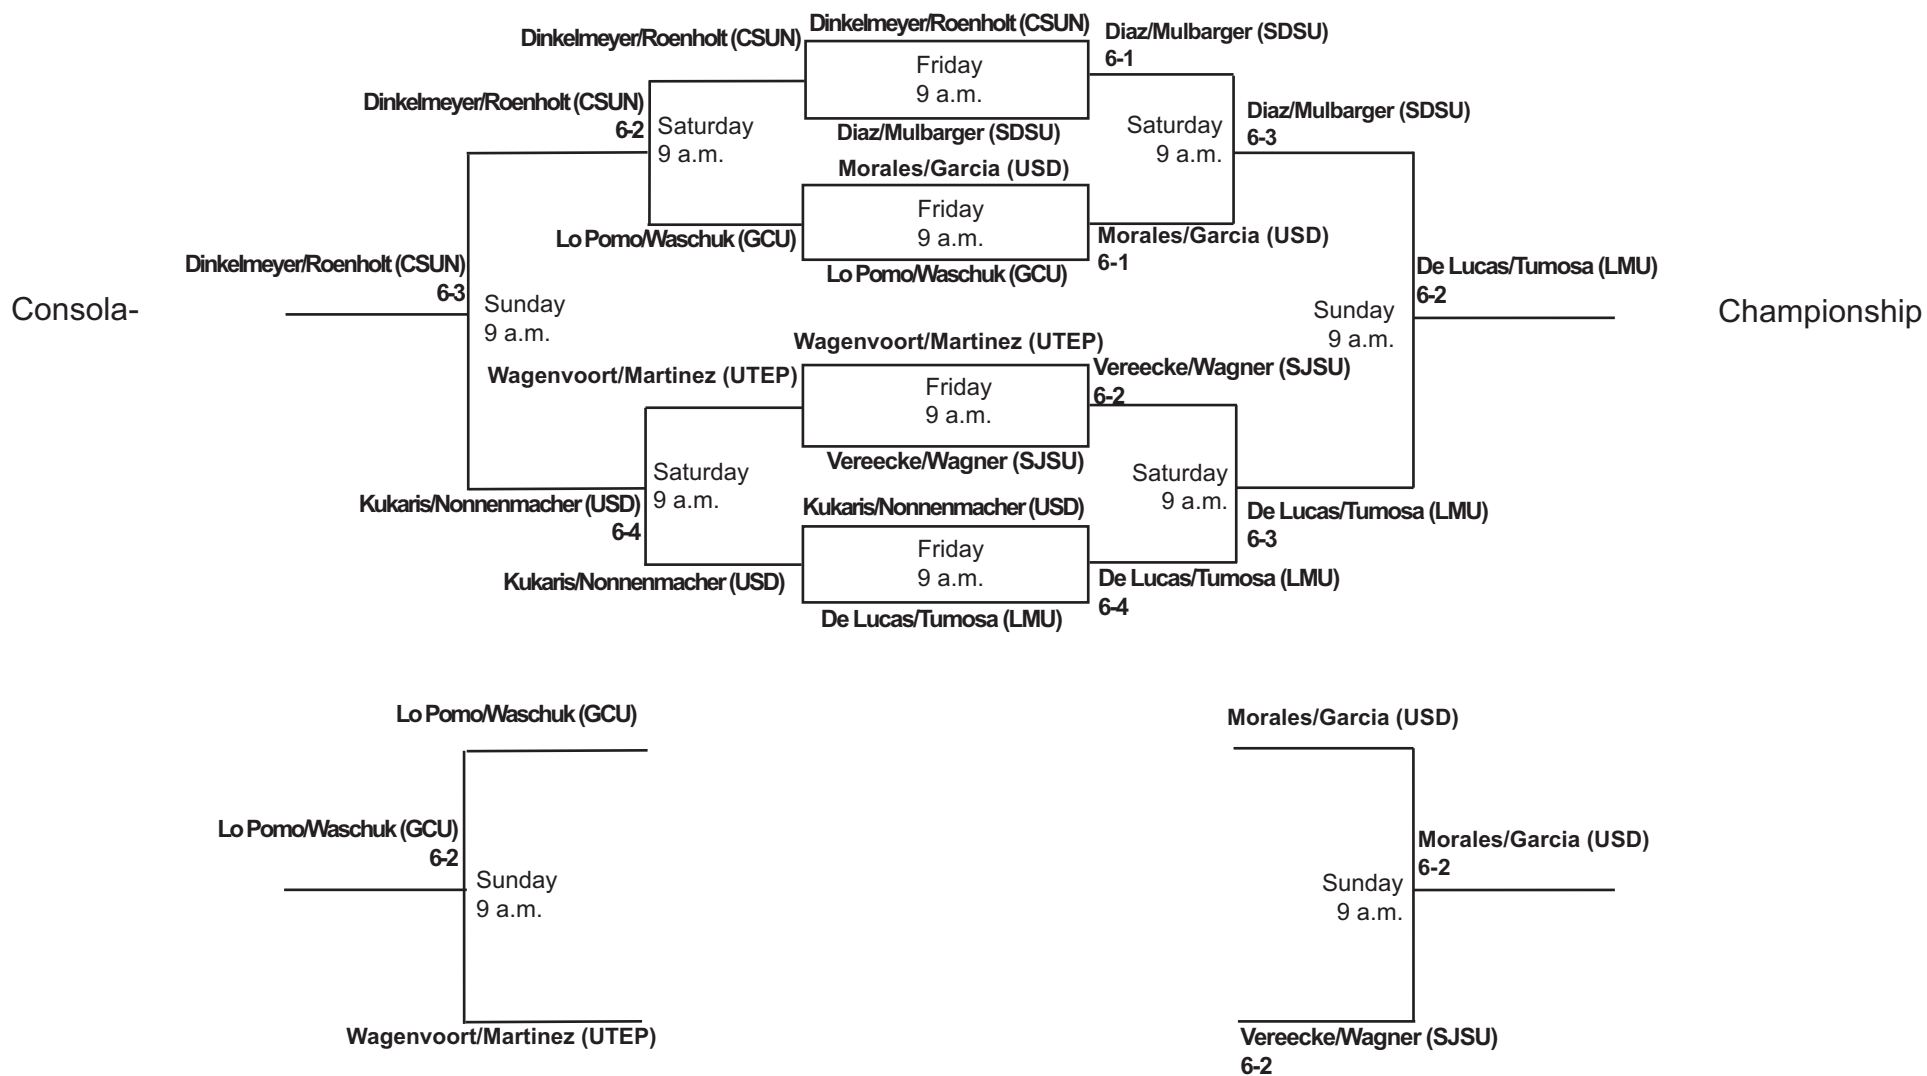

SDSU Fall Tennis Classic I
Sept. 29 - Oct. 1, 2017
Singles - Red (ITA Code: 353506)

SDSU Fall Tennis Classic I
Sept. 29 - Oct. 1, 2017
Singles - Black (ITA Code: 353506)

SDSU Fall Tennis Classic I
Sept. 29 - Oct. 1, 2017
Singles - White (ITA Code: 353506)

SDSU Fall Tennis Classic I
Sept. 29 - Oct. 1, 2017
Singles - Gold (ITA Code: 353506)

SDSU Fall Tennis Classic I
Sept. 29 - Oct. 1, 2017
Singles - Blue (ITA Code: 353506)

SDSU Fall Tennis Classic I
Sept. 29 - Oct. 1, 2017
Doubles - Red (ITA Code: 353507)

SDSU Fall Tennis Classic I
Sept. 29 - Oct. 1, 2017
Doubles - Gold (ITA Code: 353507)

SDSU Fall Tennis Classic I
Sept. 29 - Oct. 1, 2017
Doubles - Round Robin (9 a.m.) (ITA Code: 353507)

#1
SDSU
 Acero/Aubets

#2
CSUN
 Bagumyan/Nosenko

#3
GCU
 Prudhomme/Occhipinti

#4
SJSU
 Malsart/Montaux

1st round: #1 vs. #2, #3 vs. #4

2nd round: #1 vs. #3, #2 vs. #4

3rd round: #1 vs. #4, #2 vs. #3