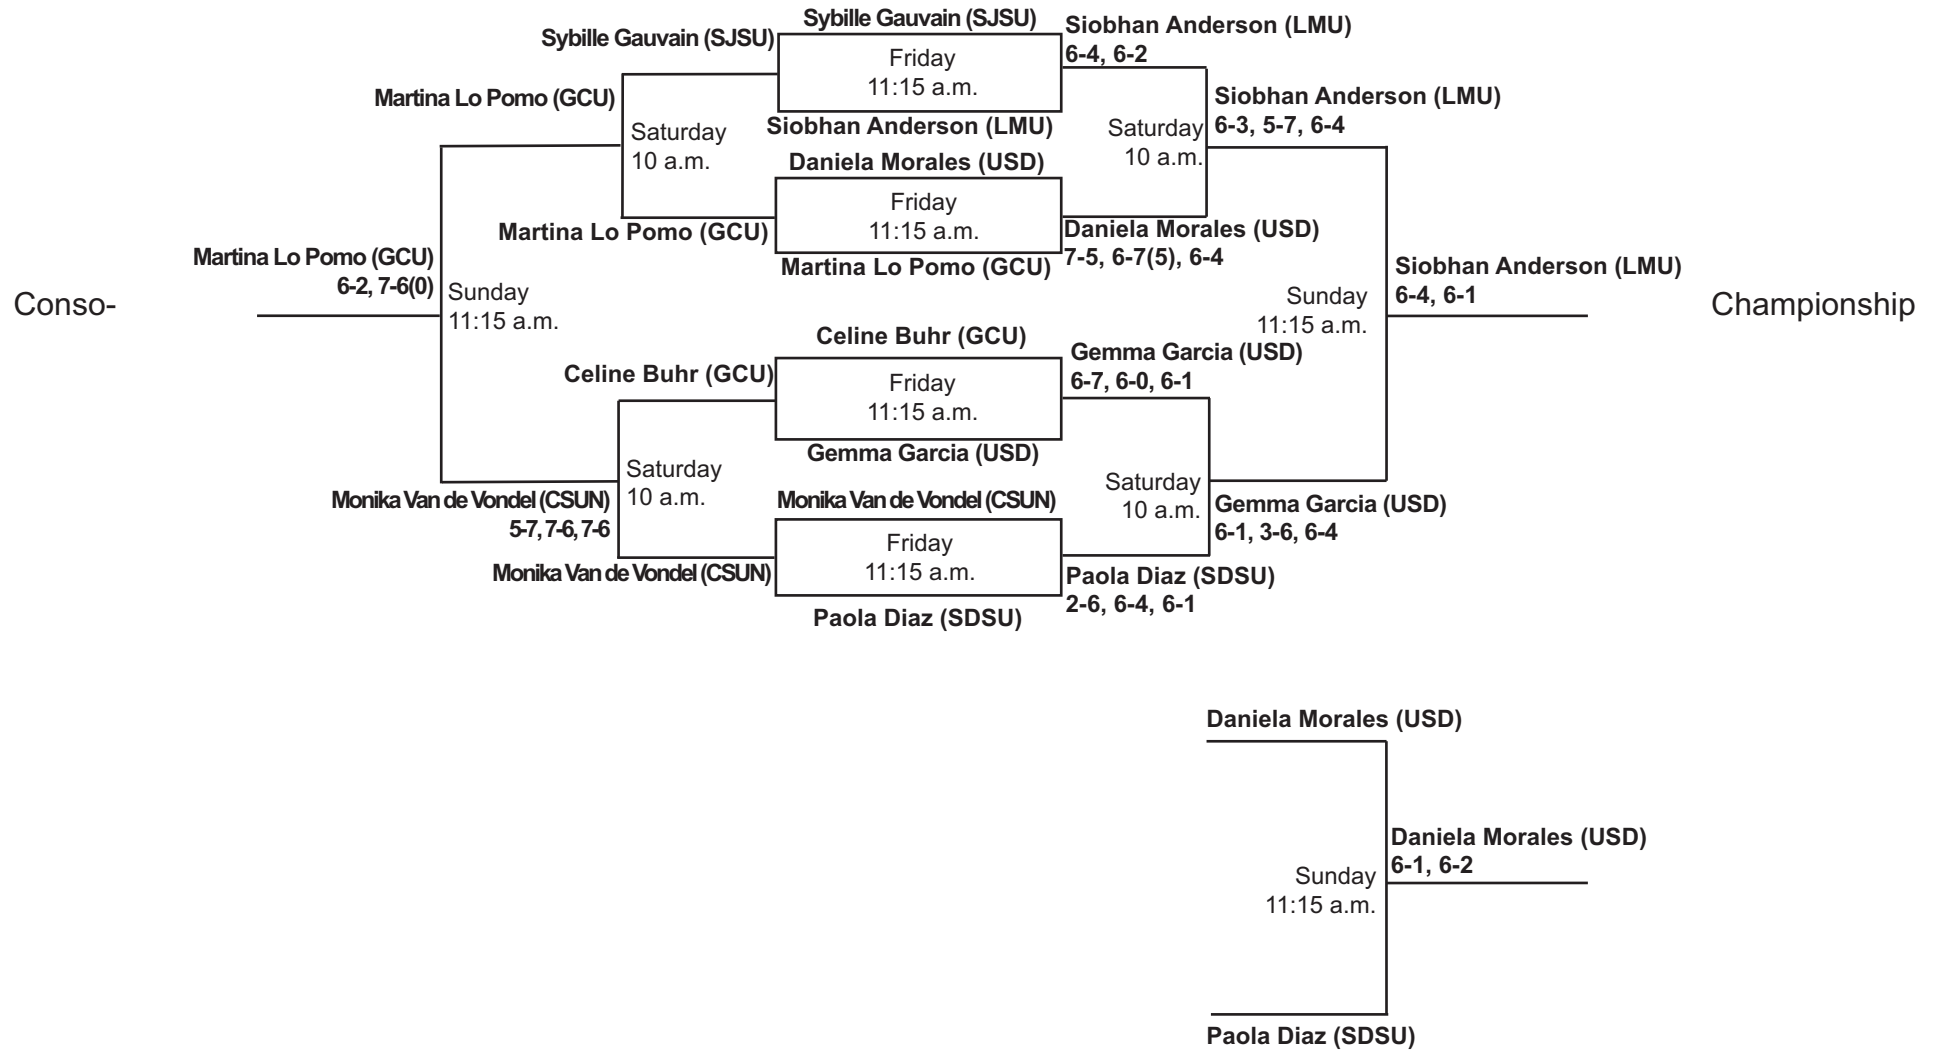

SDSU Fall Tennis Classic I
Sept. 29 - Oct. 1, 2017
Singles - Red (ITA Code: 353506)

SDSU Fall Tennis Classic I
Sept. 29 - Oct. 1, 2017
Singles - Black (ITA Code: 353506)

SDSU Fall Tennis Classic I
Sept. 29 - Oct. 1, 2017
Singles - White (ITA Code: 353506)

SDSU Fall Tennis Classic I
Sept. 29 - Oct. 1, 2017
Singles - Gold (ITA Code: 353506)

SDSU Fall Tennis Classic I
Sept. 29 - Oct. 1, 2017
Singles - Blue (ITA Code: 353506)

SDSU Fall Tennis Classic I
Sept. 29 - Oct. 1, 2017
Doubles - Red (ITA Code: 353507)

SDSU Fall Tennis Classic I
Sept. 29 - Oct. 1, 2017
Doubles - Gold (ITA Code: 353507)

SDSU Fall Tennis Classic I
Sept. 29 - Oct. 1, 2017
Doubles - Round Robin (9 a.m.) (ITA Code: 353507)

#1
SDSU
 Acero/Aubets

#2
CSUN
 Bagumyan/Nosenko

#3
GCU
 Prudhomme/Occhipinti

#4
SJSU
 Malsart/Montaux

1st round: #1 vs. #2, #3 vs. #4

2nd round: #1 vs. #3, #2 vs. #4

3rd round: #1 vs. #4, #2 vs. #3