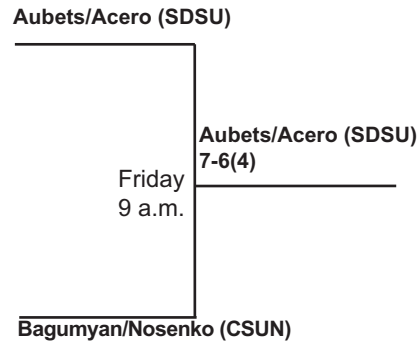

SDSU Fall Tennis Classic I
Sept. 29 - Oct. 1, 2017
Singles - Red (ITA Code: 353506)

SDSU Fall Tennis Classic I
Sept. 29 - Oct. 1, 2017
Singles - Black (ITA Code: 353506)

SDSU Fall Tennis Classic I
Sept. 29 - Oct. 1, 2017
Singles - White (ITA Code: 353506)

SDSU Fall Tennis Classic I
Sept. 29 - Oct. 1, 2017
Singles - Gold (ITA Code: 353506)

SDSU Fall Tennis Classic I
Sept. 29 - Oct. 1, 2017
Singles - Blue (ITA Code: 353506)

SDSU Fall Tennis Classic I
Sept. 29 - Oct. 1, 2017
Doubles - Red (ITA Code: 353507)

SDSU Fall Tennis Classic I
Sept. 29 - Oct. 1, 2017
Doubles - Gold (ITA Code: 353507)

SDSU Fall Tennis Classic I
Sept. 29 - Oct. 1, 2017
Doubles - Round Robin (9 a.m.) (ITA Code: 353507)

#1
SDSU
 Acero/Aubets

#2
CSUN
 Bagumyan/Nosenko

#3
GCU
 Prudhomme/Occhipinti

#4
SJSU
 Malsart/Montaux

1st round: #1 vs. #2, #3 vs. #4

2nd round: #1 vs. #3, #2 vs. #4

3rd round: #1 vs. #4, #2 vs. #3