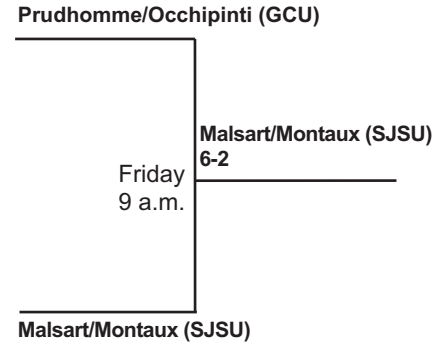

SDSU Fall Tennis Classic I
Sept. 29 - Oct. 1, 2017
Singles - Gold (ITA Code: 353506)

SDSU Fall Tennis Classic I
Sept. 29 - Oct. 1, 2017
Singles - Blue (ITA Code: 353506)

SDSU Fall Tennis Classic I
Sept. 29 - Oct. 1, 2017
Doubles - Red (ITA Code: 353507)

SDSU Fall Tennis Classic I
Sept. 29 - Oct. 1, 2017
Doubles - Gold (ITA Code: 353507)

SDSU Fall Tennis Classic I
Sept. 29 - Oct. 1, 2017
Doubles - Round Robin (9 a.m.) (ITA Code: 353507)

#1
SDSU
 Acero/Aubets

#2
CSUN
 Bagumyan/Nosenko

#3
GCU
 Prudhomme/Occhipinti

#4
SJSU
 Malsart/Montaux

1st round: #1 vs. #2, #3 vs. #4

2nd round: #1 vs. #3, #2 vs. #4

3rd round: #1 vs. #4, #2 vs. #3