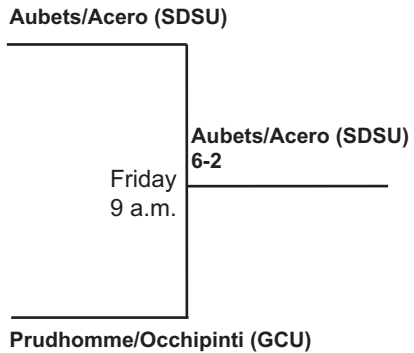

SDSU Fall Tennis Classic I
Sept. 29 - Oct. 1, 2017
Singles - Red (ITA Code: 353506)

SDSU Fall Tennis Classic I
Sept. 29 - Oct. 1, 2017
Singles - Black (ITA Code: 353506)

SDSU Fall Tennis Classic I
Sept. 29 - Oct. 1, 2017
Singles - White (ITA Code: 353506)

SDSU Fall Tennis Classic I
Sept. 29 - Oct. 1, 2017
Singles - Gold (ITA Code: 353506)

SDSU Fall Tennis Classic I
Sept. 29 - Oct. 1, 2017
Singles - Blue (ITA Code: 353506)

SDSU Fall Tennis Classic I
Sept. 29 - Oct. 1, 2017
Doubles - Red (ITA Code: 353507)

SDSU Fall Tennis Classic I
Sept. 29 - Oct. 1, 2017
Doubles - Gold (ITA Code: 353507)

SDSU Fall Tennis Classic I
Sept. 29 - Oct. 1, 2017
Doubles - Round Robin (9 a.m.) (ITA Code: 353507)

#1
SDSU
 Acero/Aubets

#2
CSUN
 Bagumyan/Nosenko

#3
GCU
 Prudhomme/Occhipinti

#4
SJSU
 Malsart/Montaux

1st round: #1 vs. #2, #3 vs. #4

2nd round: #1 vs. #3, #2 vs. #4

3rd round: #1 vs. #4, #2 vs. #3