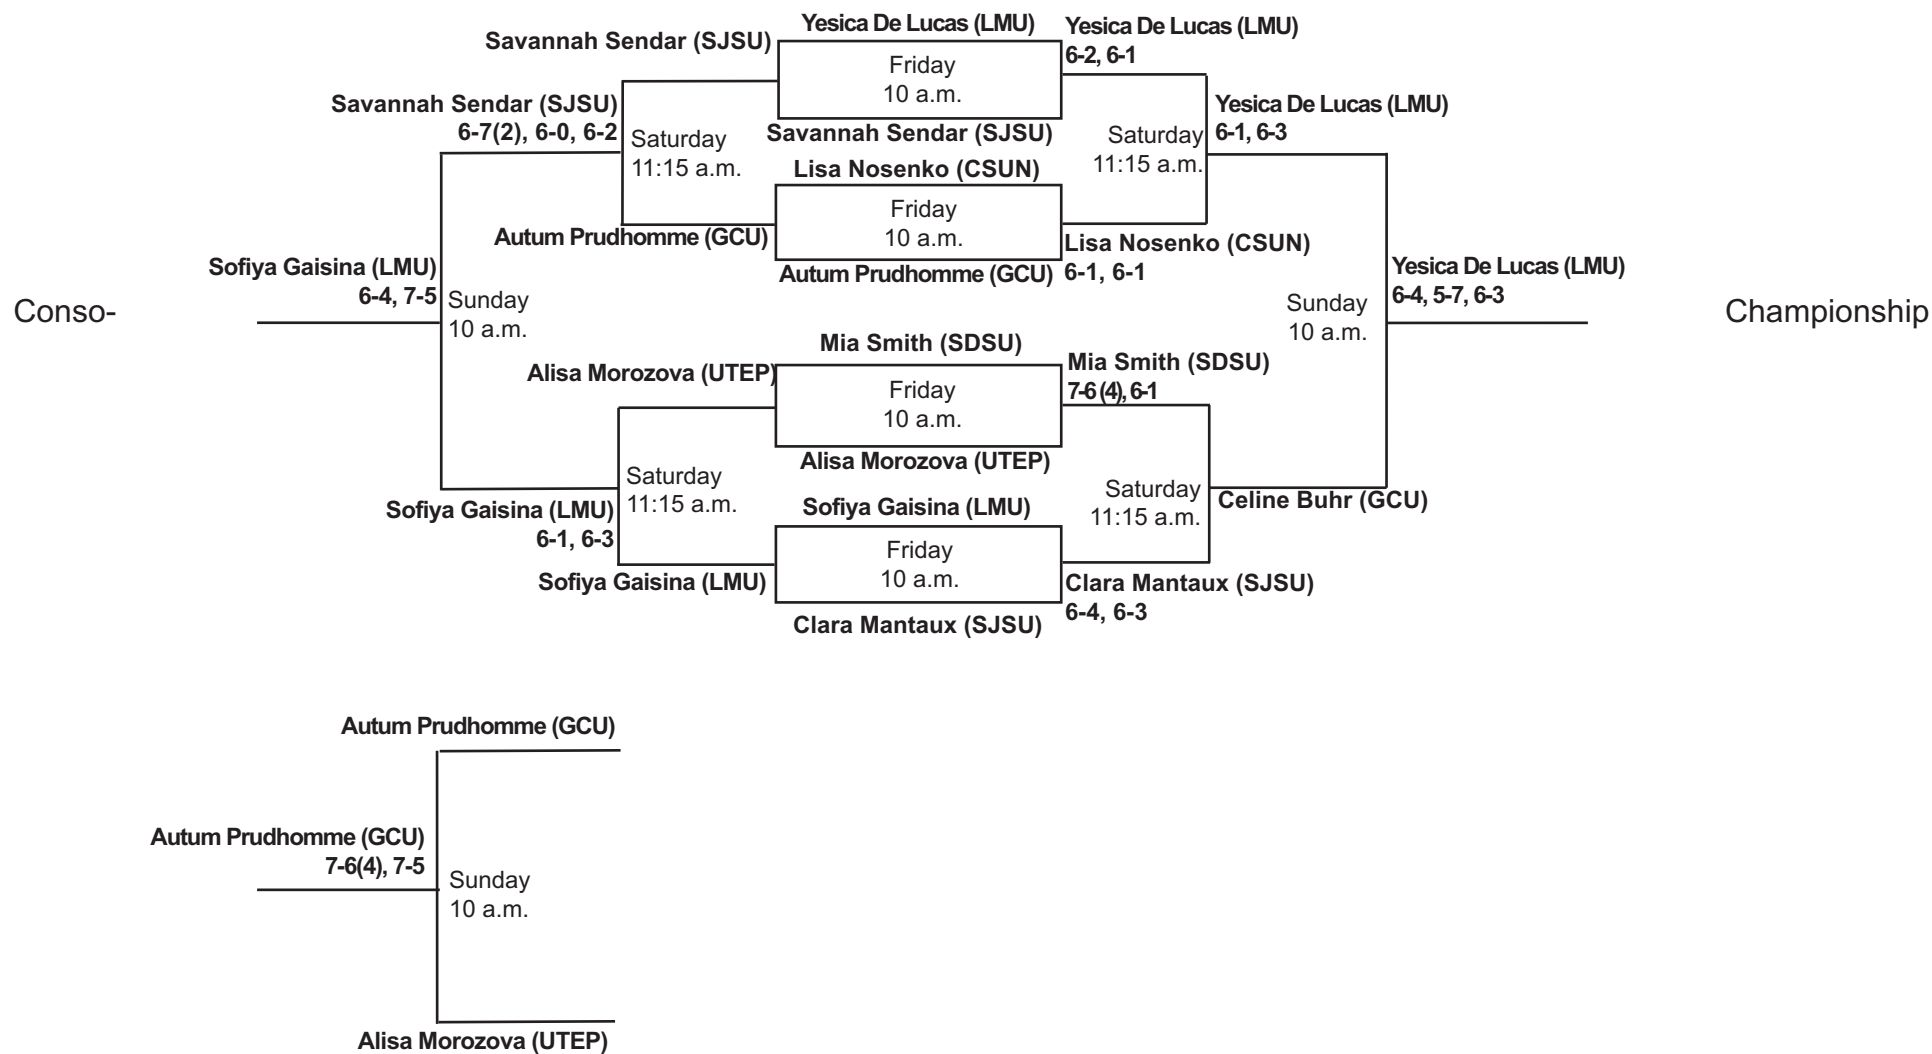

SDSU Fall Tennis Classic I
Sept. 29 - Oct. 1, 2017
Singles - Red (ITA Code: 353506)

SDSU Fall Tennis Classic I
Sept. 29 - Oct. 1, 2017
Singles - Black (ITA Code: 353506)

SDSU Fall Tennis Classic I
Sept. 29 - Oct. 1, 2017
Singles - White (ITA Code: 353506)

SDSU Fall Tennis Classic I
Sept. 29 - Oct. 1, 2017
Singles - Gold (ITA Code: 353506)

SDSU Fall Tennis Classic I
Sept. 29 - Oct. 1, 2017
Singles - Blue (ITA Code: 353506)

SDSU Fall Tennis Classic I
Sept. 29 - Oct. 1, 2017
Doubles - Red (ITA Code: 353507)

SDSU Fall Tennis Classic I
Sept. 29 - Oct. 1, 2017
Doubles - Gold (ITA Code: 353507)

SDSU Fall Tennis Classic I
Sept. 29 - Oct. 1, 2017
Doubles - Round Robin (9 a.m.) (ITA Code: 353507)

#1
SDSU
 Acero/Aubets

#2
CSUN
 Bagumyan/Nosenko

#3
GCU
 Prudhomme/Occhipinti

#4
SJSU
 Malsart/Montaux

1st round: #1 vs. #2, #3 vs. #4

2nd round: #1 vs. #3, #2 vs. #4

3rd round: #1 vs. #4, #2 vs. #3