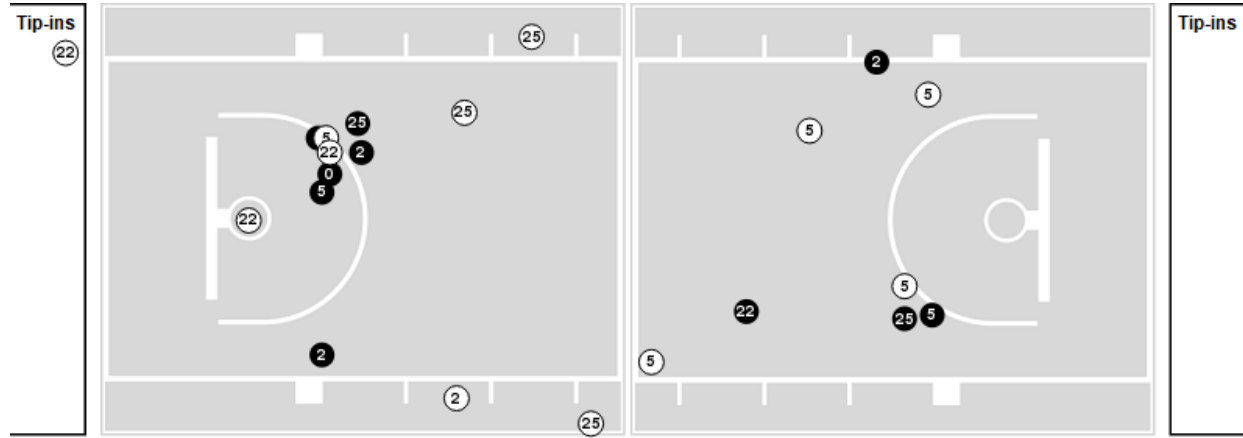

Officials: Chuck Gonzalez, Julie Krommenhoek, Kyle Bacon

Players => 0, 2, 3, 4, 5, 10, 15, 22, 24, 25, 33, 34, 45FG Types=>AllResults=>All

San Diego State

All Field Goals

Blow Up Chart

● Made ○ Missed N - Player Number