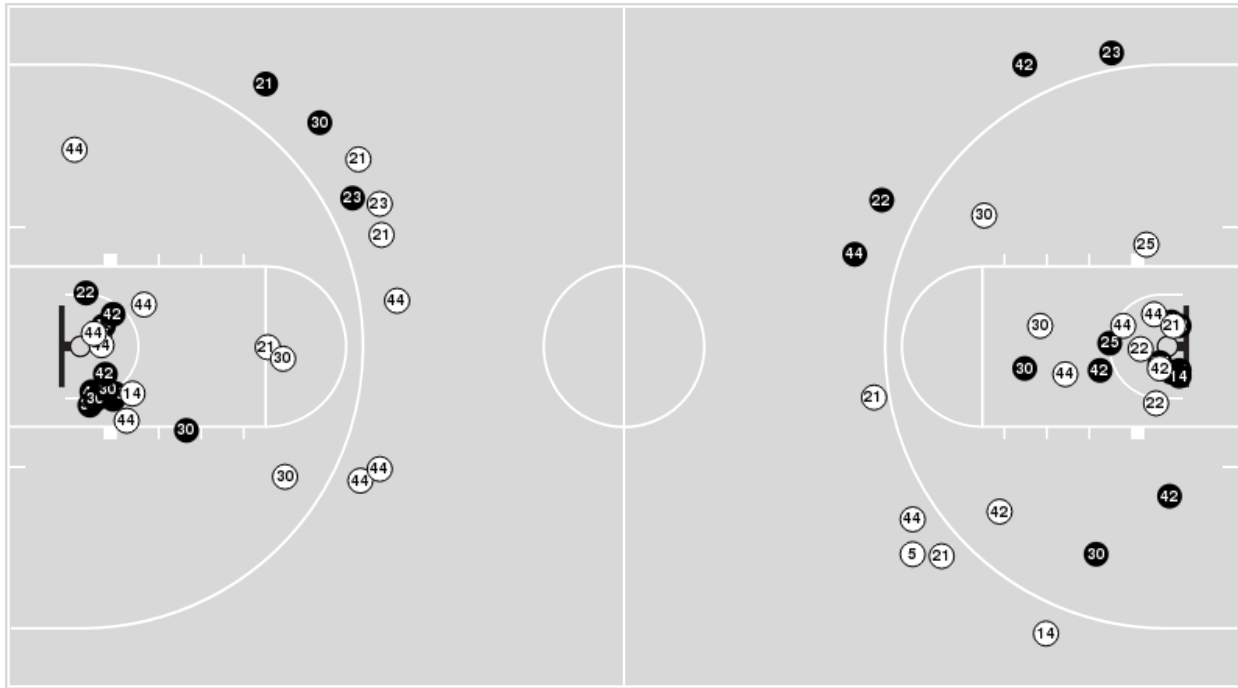

Officials: Darren Krzesnik, Kristen Bell, Peter Contreras

Players => 3, 4, 5, 10, 14, 21, 22, 23, 25, 30, 31, 42, 44 FG Types=>AllResults=>All

Boise St.

All Field Goals