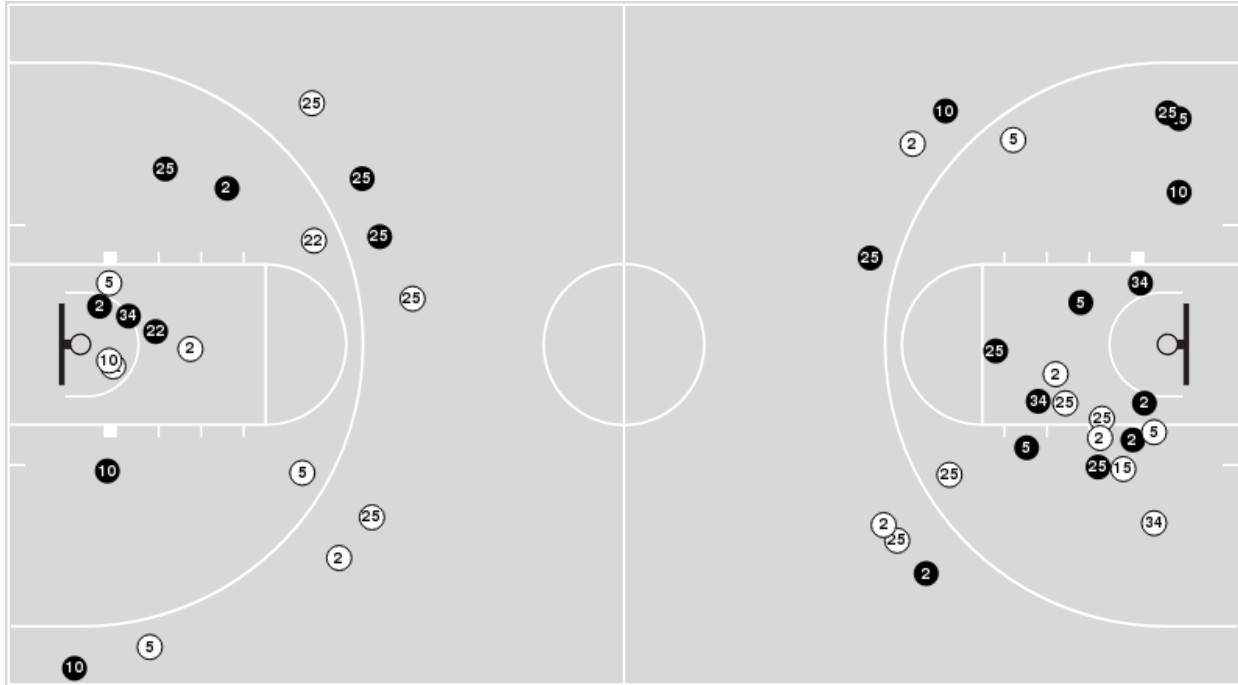

Players => 00, 2, 3, 4, 5, 10, 15, 22, 24, 25, 33, 34, 45FG Types=>AllResults=>All

San Diego St.

All Field Goals