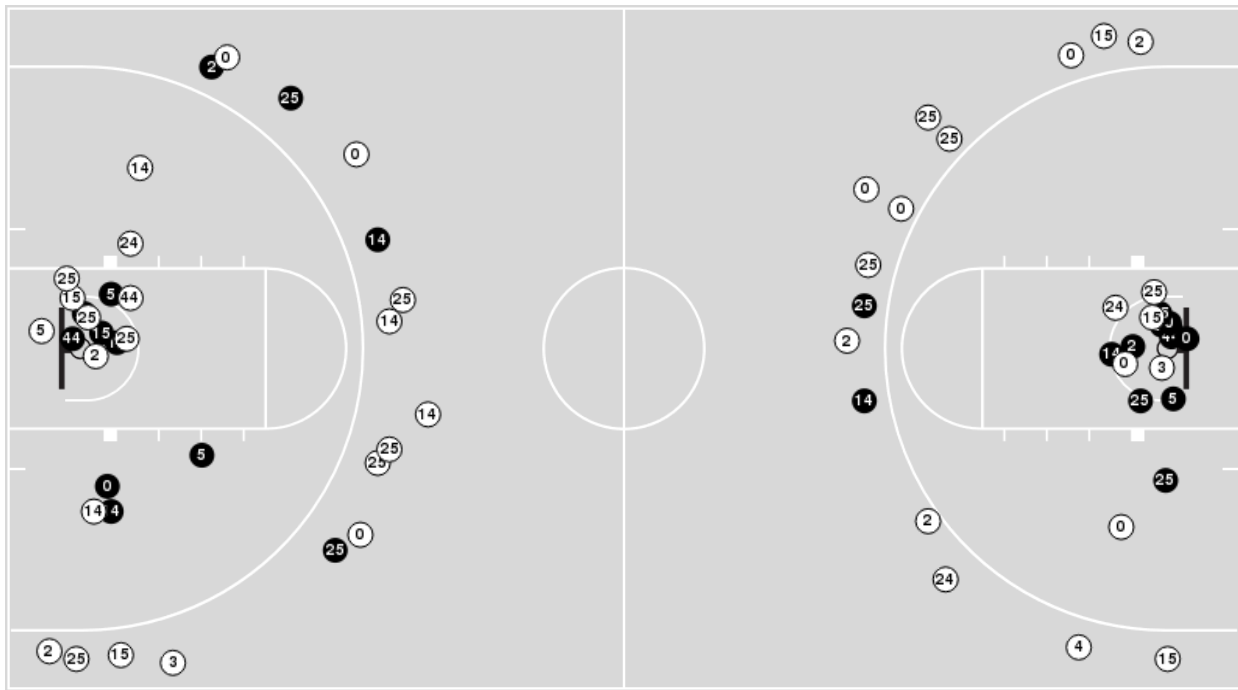

Officials: Steve Piercy, Tim Tamashiro, Pete Arceo

Players => 0, 2, 3, 4, 5, 11, 14, 15, 21, 22, 24, 25, 44 FG Types=>All Results=>All

Hawaii

All Field Goals