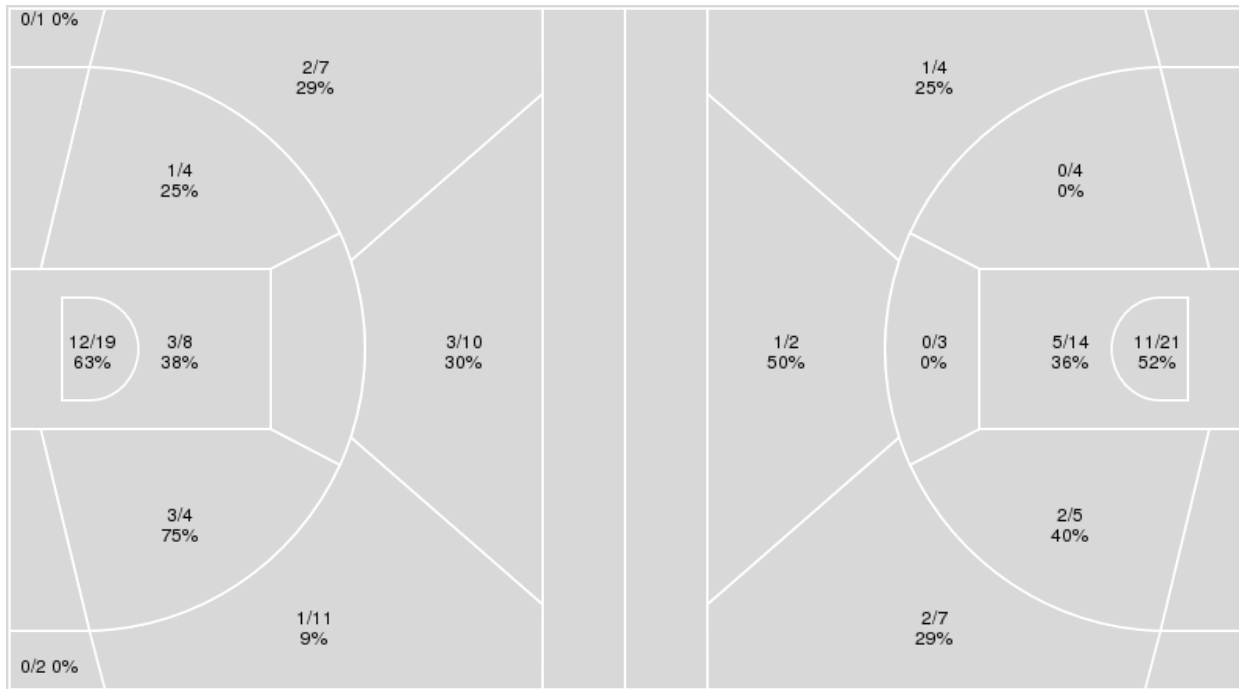

San Diego St. at Hawaii

11/06/19 Stan Sheriff Center, Honolulu
2019-20 Women's Basketball

Officials: Steve Piercy, Tim Tamashiro, Pete Arceo

{ Players => 0, 2, 3, 4, 5, 11, 14, 15, 21, 22, 24, 25, 44; } FG Types => All; Results => All;
All; Results => All;

Hawaii

San Diego St.

Hawaii	M/A	%
Field Goals	25/66	38
2 Points	19/35	54
3 Points	6/31	19
Free Throws	5/6	83

San Diego St.	M/A	%
Field Goals	22/60	37
2 Points	18/47	38
3 Points	4/13	31
Free Throws	10/18	56