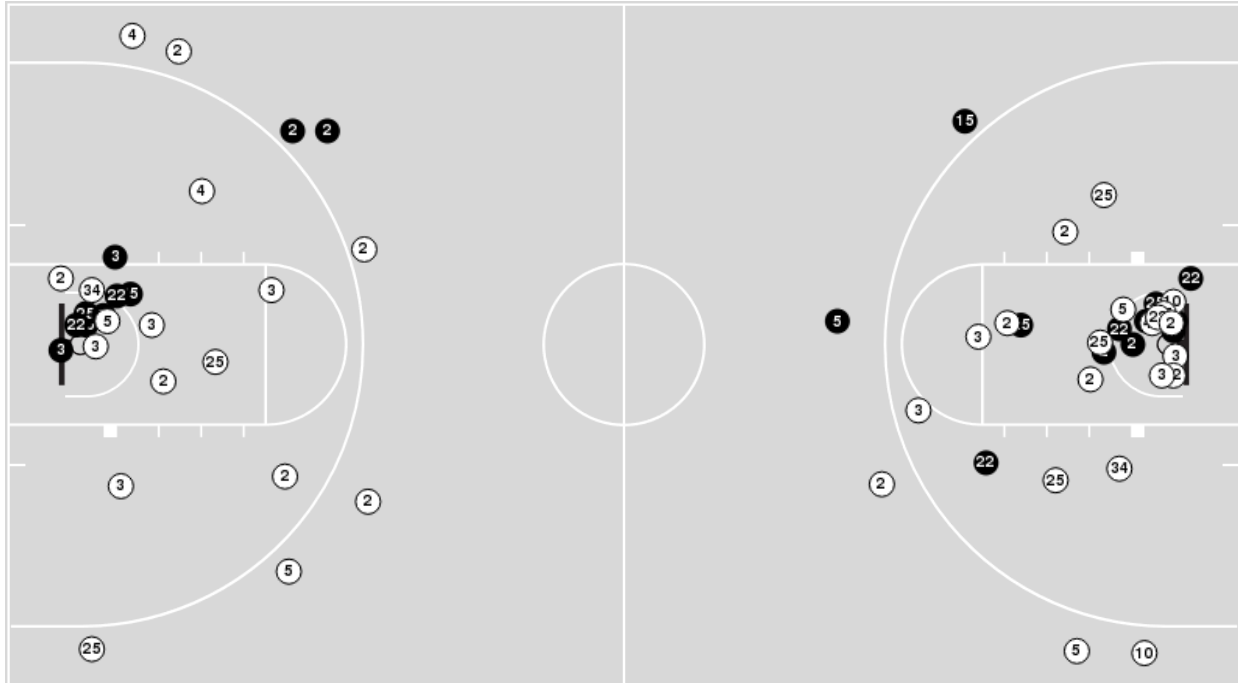

Players => AllFG Types=>AllResults=>All
San Diego St.

All Field Goals