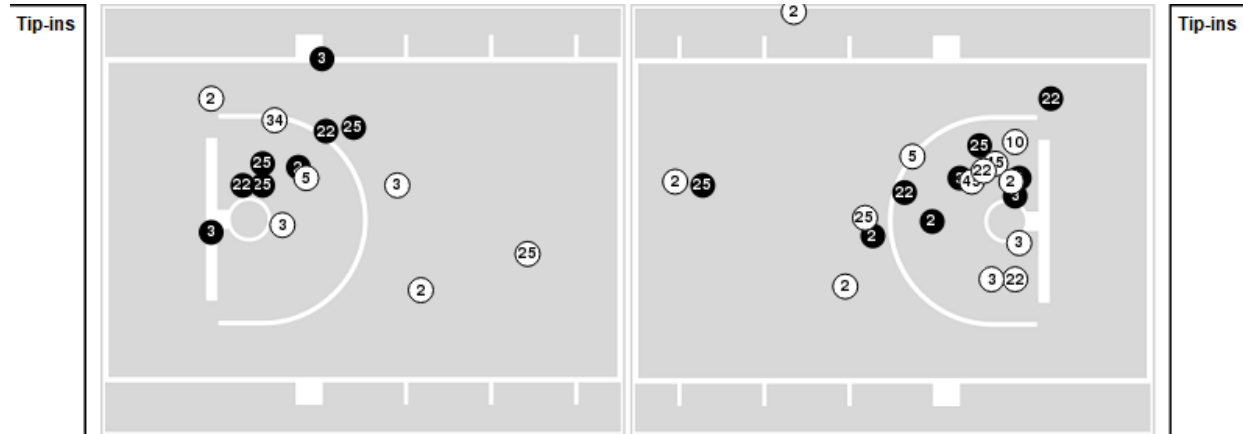

Blow Up Chart

● Made   ○ Missed   N - Player Number

San Diego St.	M/A	%
Field Goals	22/60	37
2 Points	18/47	38
3 Points	4/13	31
Free Throws	10/18	56

San Diego St.	M/A	%
Points in the Paint	32 (16 / 35)	46
Fast Break Points	7 (4/4)	100
Second Chance Points	10 (6/12)	50
Effective FG%	40