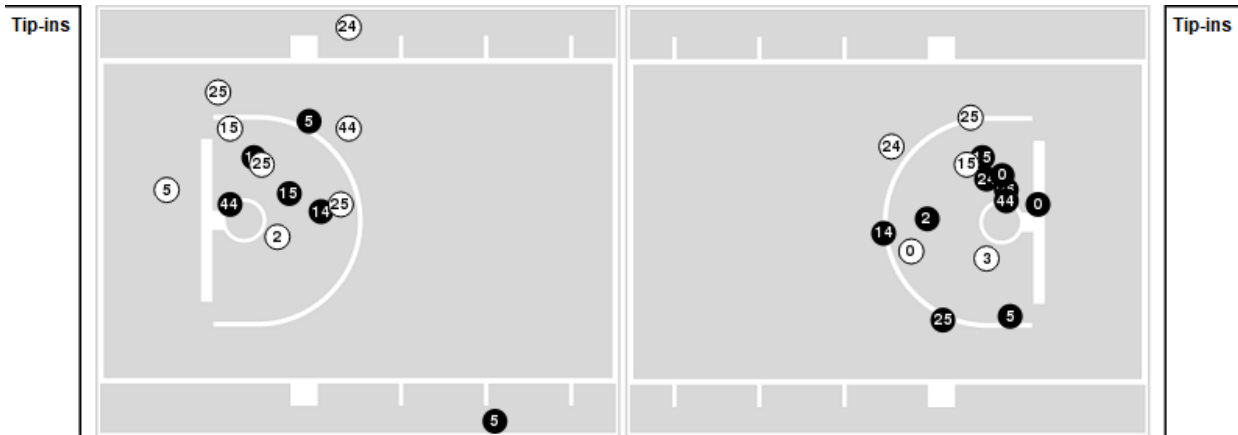

Blow Up Chart

● Made ○ Missed N - Player Number

Hawaii	M/A	%
Field Goals	25/66	38
2 Points	19/35	54
3 Points	6/31	19
Free Throws	5/6	83

Hawaii	M/A	%
Points in the Paint	30 (15 / 27)	56
Fast Break Points	2 (2/2)	100
Second Chance Points	15 (7/11)	64
Effective FG%	42