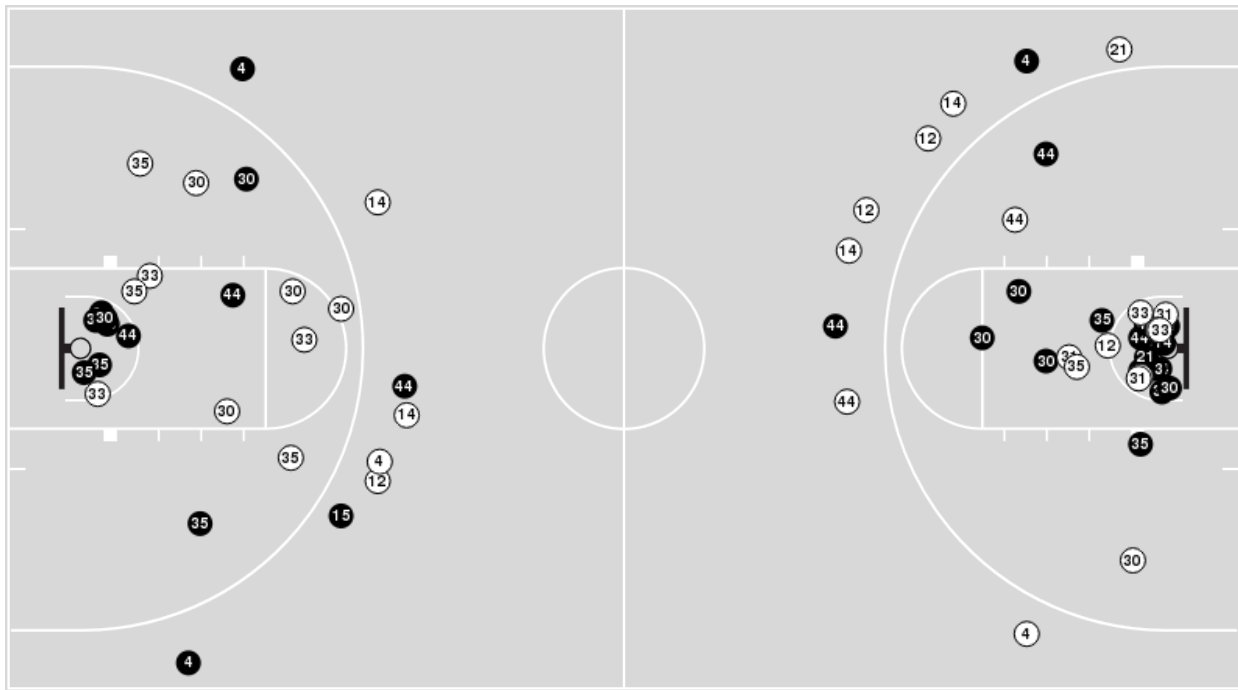

Officials: Julie Krommenhoek, Ify Seales, Randy Campbell

Players => 4, 10, 12, 14, 15, 21, 22, 25, 30, 31, 33, 35, 44 FG Types=>All Results=>All

Boise St.

All Field Goals