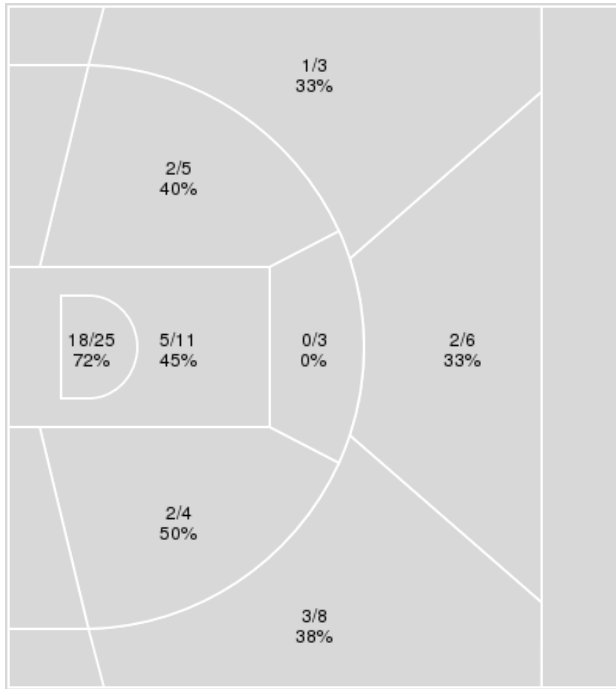

San Diego St. at Boise St.

02/28/21 ExtraMile Arena, Boise
2020-21 Women's Basketball

Officials: Julie Krommenhoek, Ify Seales, Randy Campbell

{ Players => 4, 10, 12, 14, 15, 21, 22, 25, 30, 31, 33, 35, 44; } FG
Types => All; Results => All;

{ Players => 1, 2, 3, 4, 5, 10, 11, 12, 13, 15, 21, 22, 24, 30, 42; } FG
Types => All; Results => All;

Boise St.

San Diego St.

Boise St.	M/A	%
Field Goals	33/65	51
2 Points	27/48	56
3 Points	6/17	35
Free Throws	13/16	81

San Diego St.	M/A	%
Field Goals	15/57	26
2 Points	11/40	28
3 Points	4/17	24
Free Throws	10/17	59