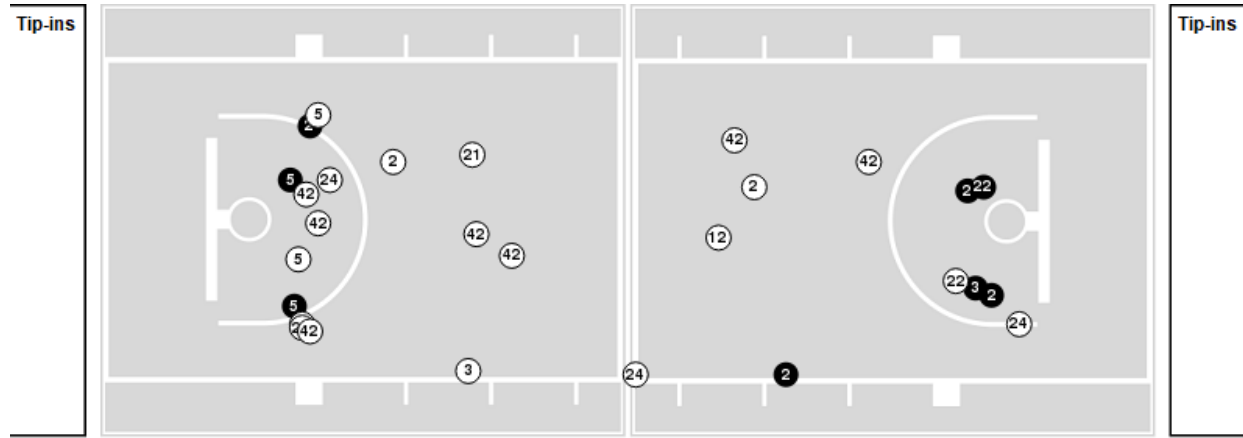

Officials: Julie Krommenhoek, Ify Seales, Randy Campbell

Players => 1, 2, 3, 4, 5, 10, 11, 12, 13, 15, 21, 22, 24, 30, 42FG Types=>AllResults=>All

San Diego St.

All Field Goals

Blow Up Chart

● Made ○ Missed N - Player Number