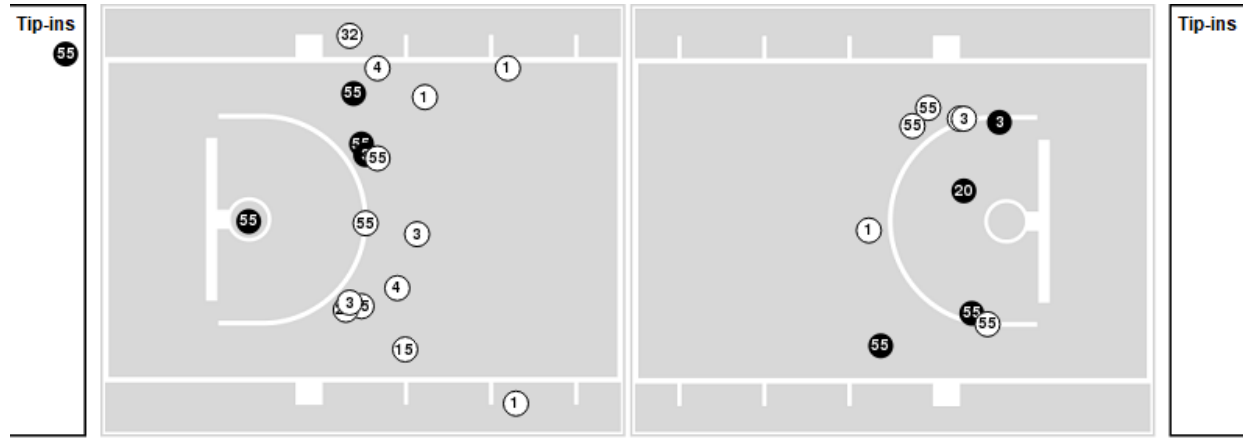

Blow Up Chart

● Made ○ Missed N - Player Number

UAB	M/A	%
Field Goals	17/57	30
2 Points	10/31	32
3 Points	7/26	27
Free Throws	10/12	83

UAB	M/A	%
Points in the Paint	16 (8 / 23)	35
Fast Break Points	2 (1/1)	100
Second Chance Points	13 (7/13)	54
Effective FG%	36