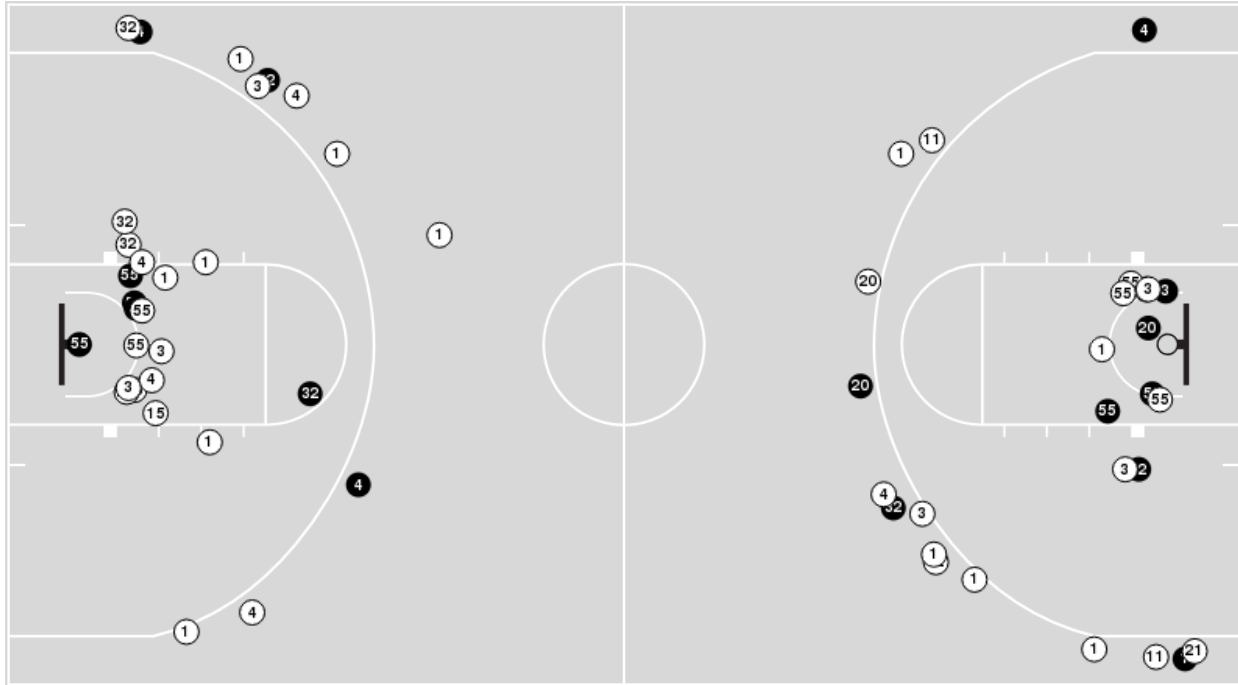

Players => 1, 2, 3, 4, 10, 11, 12, 13, 15, 20, 21, 24, 25, 32, 55 FG Types=>All Results=>All

UAB

All Field Goals