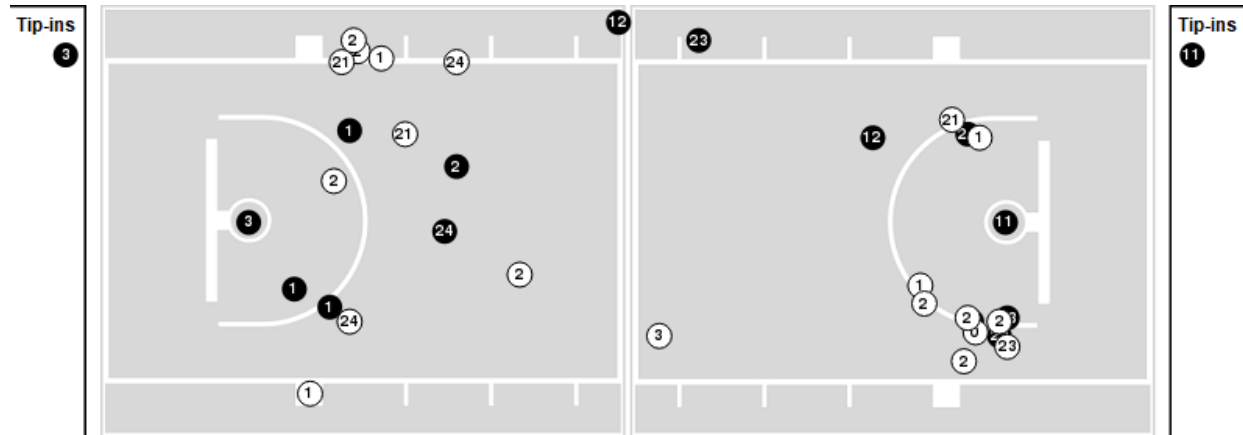

Blow Up Chart

N Made   **O** Missed   N - Player Number

San Diego State	M/A	%
Field Goals	23/59	39
2 Points	20/50	40
3 Points	3/9	33
Free Throws	6/10	60

San Diego State	M/A	%
Points in the Paint	24 (12 / 26)	46
Fast Break Points	7 (5/7)	71
Second Chance Points	14 (7/12)	58
Effective FG%	42