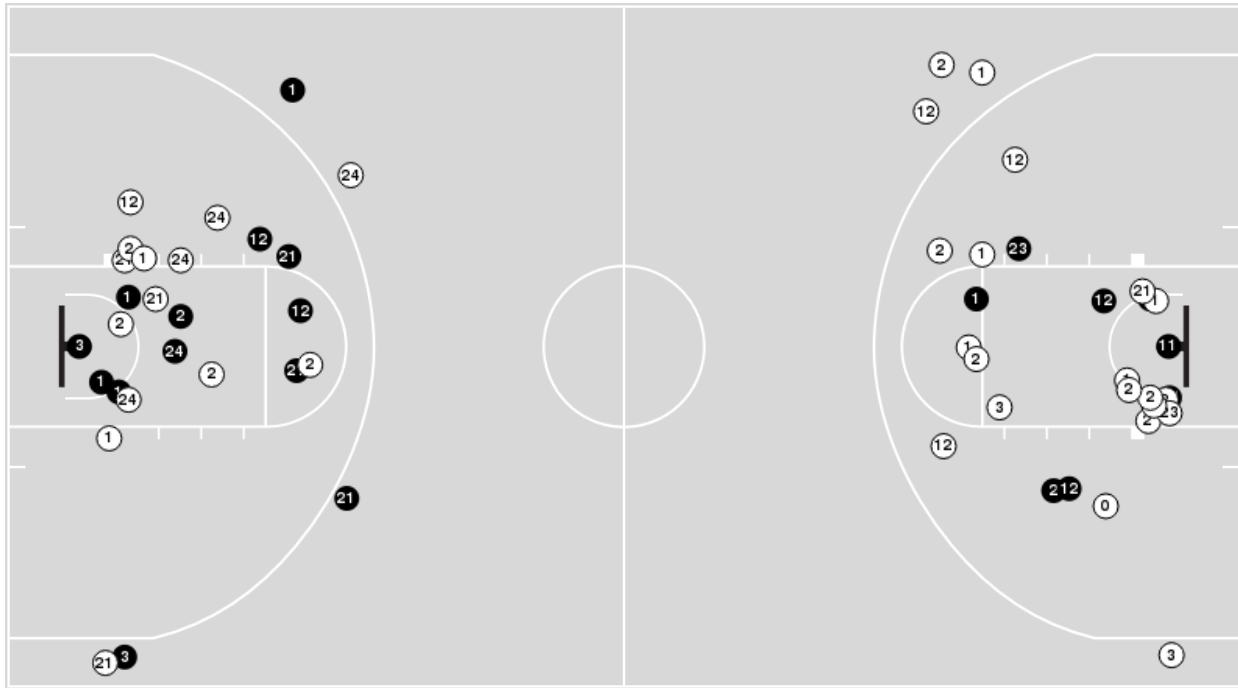

Officials: Melissa Barlow, Tiffany Bird, Cheryl Blue

Players => AllFG Types=>AllResults=>All

San Diego State

All Field Goals